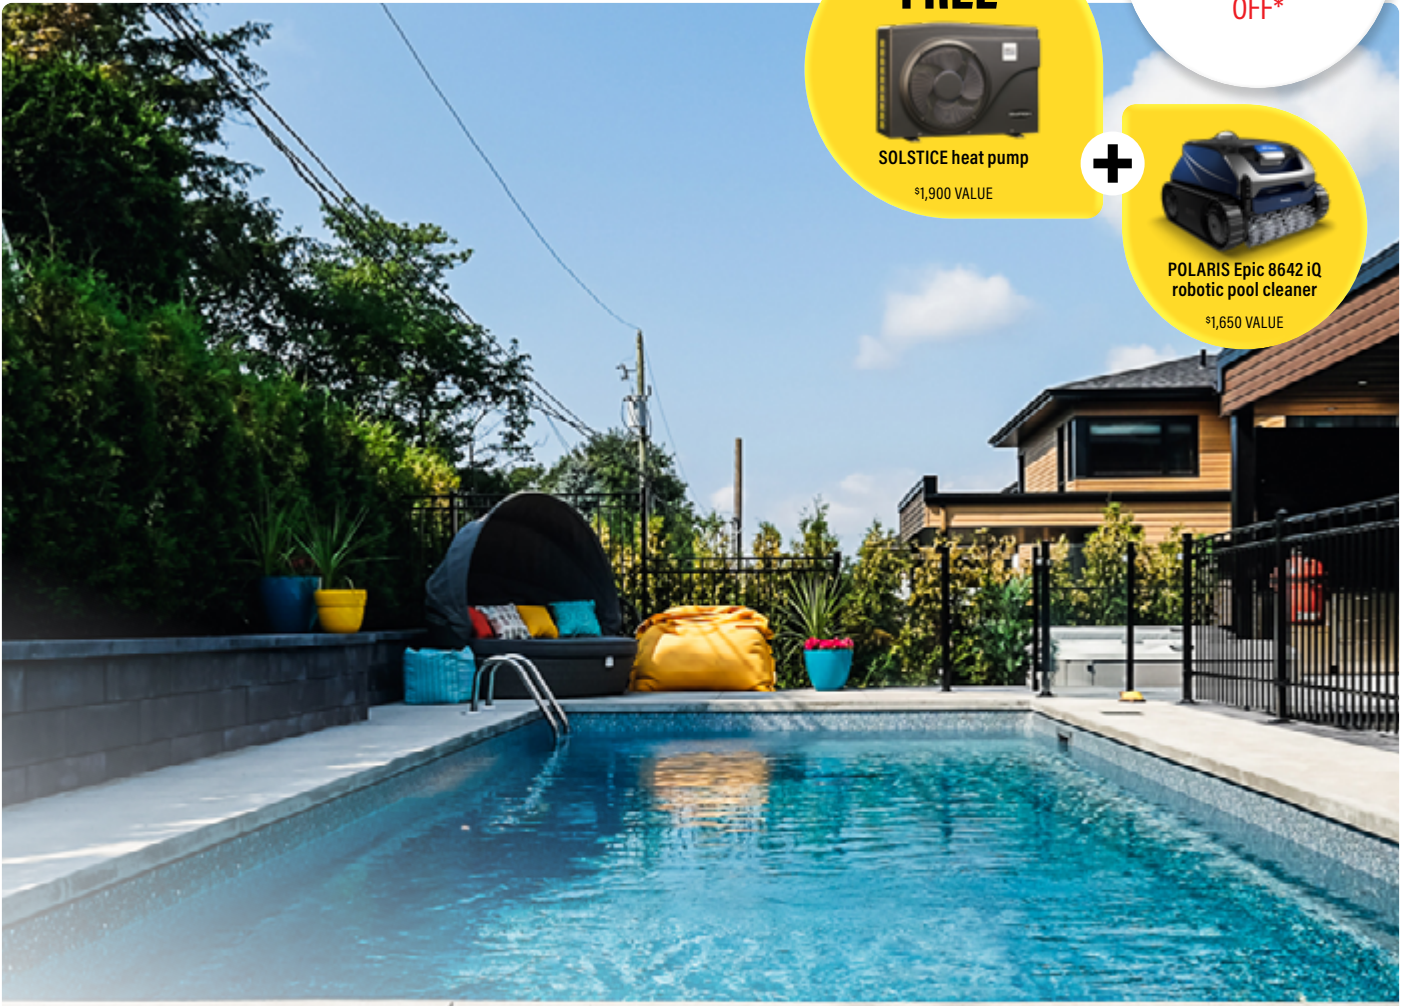

INGROUND POOLS

UP TO
\$4,000
OFF*

GET A
FREE*

SOLSTICE heat pump
\$1,900 VALUE

POLARIS Epic 8642 iQ
robotic pool cleaner
\$1,650 VALUE

\$29,999

\$25,999

CONTEMPORAINE
10' x 20'