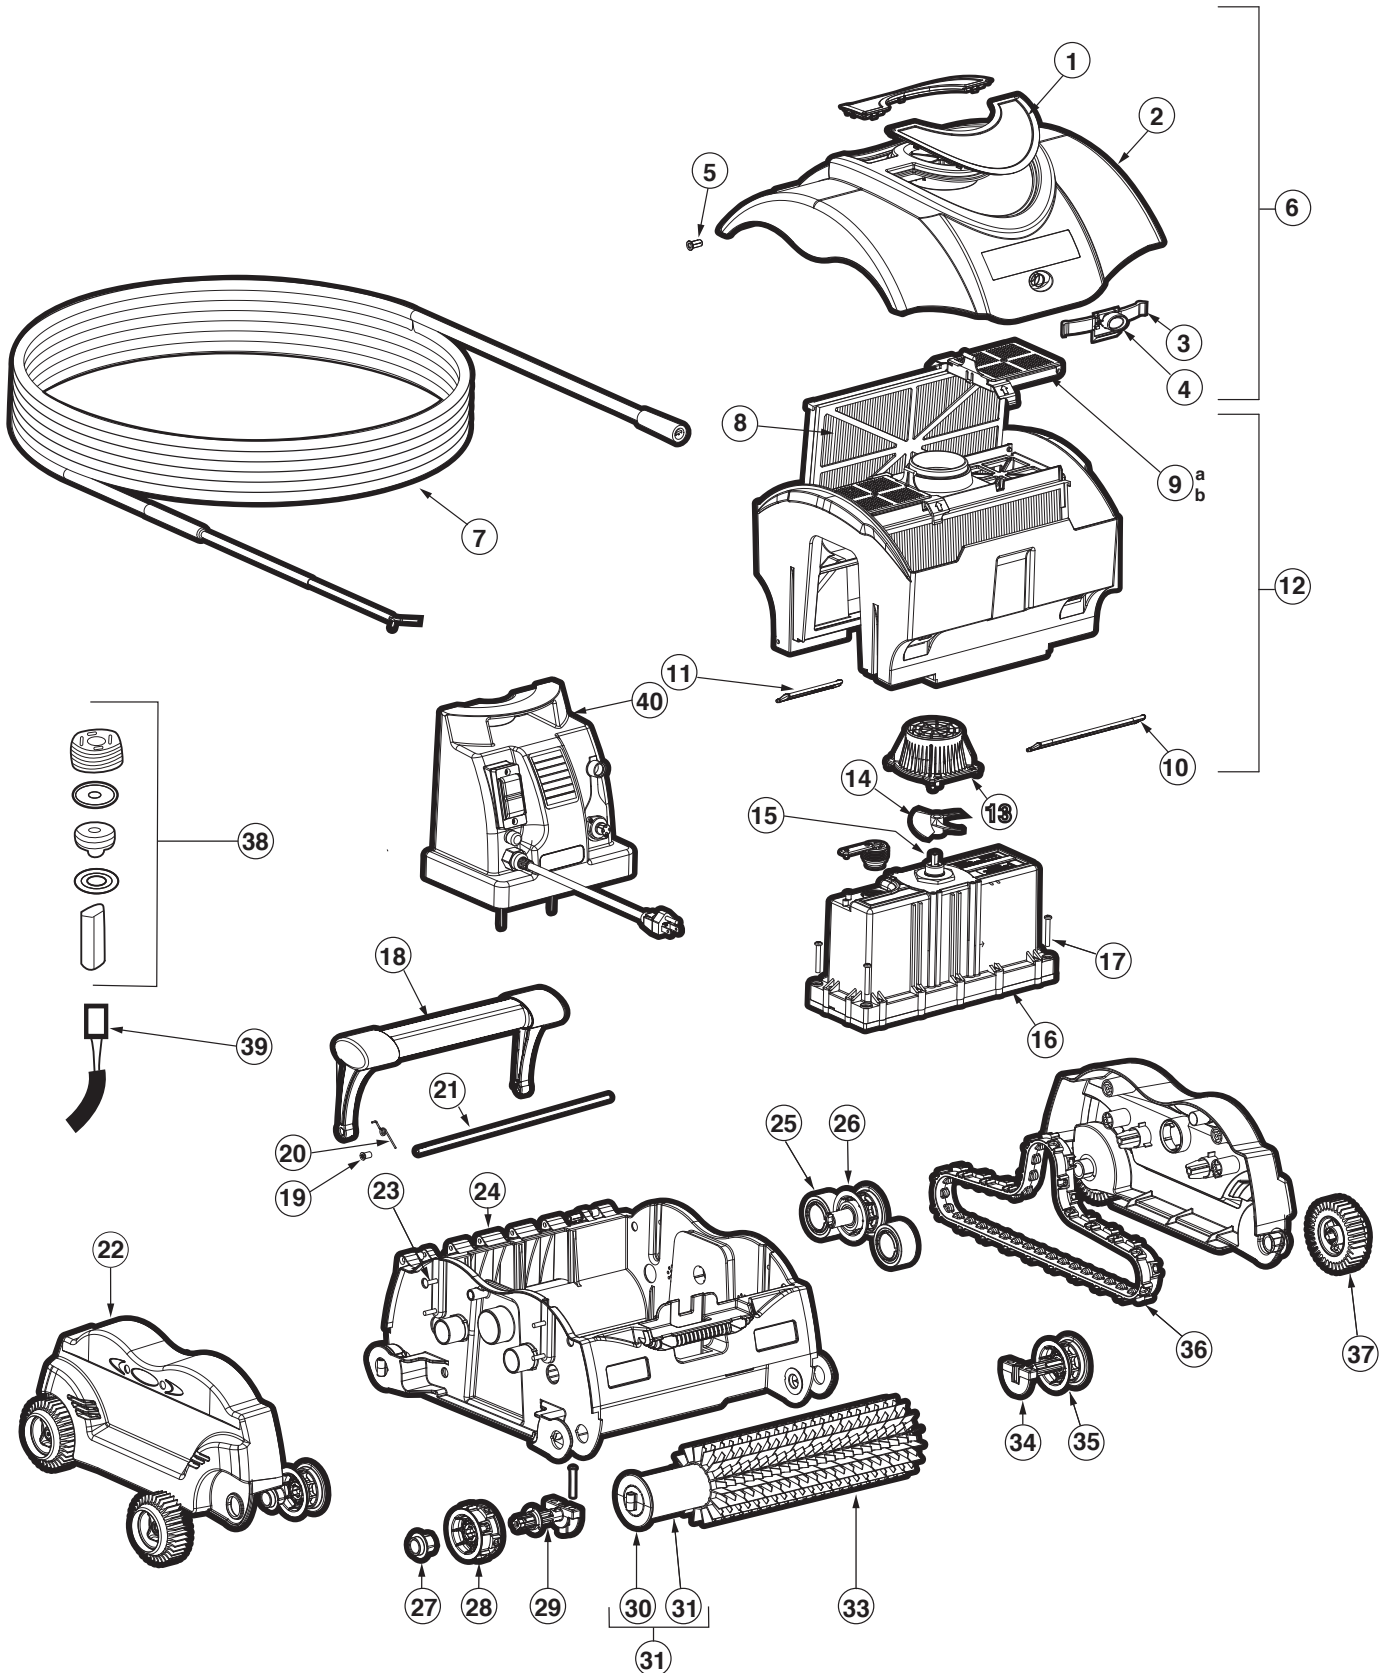

## Parts Diagram

Cleaners

## Parts Listing

Ref. No.	Part No.	Description	Ctn. Qty.
1	RCX97421	Window, Dome Clear SV	1
2	RCX97419-237	Dome, SV Gray	1
3	RCX97431	Spring, Flat SV/EV	5
4	RCX97433	Button SV	1
5	RCX97423	Bushing, Dome, SV	5
6	RCX97418-237	Dome Assembly, SV Gray (Includes 1,2,3,4,5)	1
7	RCX97413	Cord, Assembly 50' SV/EV	1
8	RCX70101PAK2	Filter Cartridges ( <i>Set of 2</i> )	5
—	RCX70103PAK2	Spring Cleanup Filters ( <i>Set of 2</i> )	5
9a	RCX97417	Door, Filter	1
9b	RCX97417SPAK2	Door, Filter Element ( <i>Set of 2</i> )	1
10	RCX97407	Flap, Drain Large SV	1
11	RCX97405	Flap, Drain Small SV	1
12	RCX97414	Filter Bucket Assembly SV/EV (Includes 9, 10,11)	1
13	RCX97455	Tube Vent	10
14	RCX11000	Impeller	10
15	RCX40117	Drive Pin Assembly	50
16	RCX97400	Motor Assembly SV/EV	1
17	RCX97461	Screw M5X35MM PT ( <i>Set of 5</i> )	10
18	RCX97425-234	Handle Assembly SV, Blue	1
19	RCX97459	Screw M7X10MM Flat TORX ( <i>Set of 5</i> )	5
20	RCX97427	Spring, Handle	25
21	RCX97429	Shaft, Hinge S.S. SV/EV	10
22	RCX97403-236	Panel, Side SV, Black	1
23	RCX12011	Screw M5X20 Pan TORX HD T-20	10
24	RCX341142-236	Base SV, Black	1
25	RCX26000PAK2	Pulley Bearing Kit ( <i>Set of 2</i> )	5
26	RCX97502GR	Drive Bearing Assembly	5
27	RCX97506PAK2	Roller Bushing Kit ( <i>Set of 2</i> )	5
28	RCX97509PAK2	Drive Wheel Kit	5
29	RCX97435PAK2	Roller Shaft Bushing Kit ( <i>Set of 2</i> )	5
30	RCX97441	Roller End SV	10
31	RCX97520ABK	Tube Wheel, Black, SharkVac	1
32	RCX97410	Tube Wheel Assembly SV	5
33	RCX26008	Roller Brush	5
34	RCX97507PAK2	Roller Wheel Shaft SV ( <i>Set of 2</i> )	5
35	RCX97505GR	Wheel-Drive Belt, SV	5
36	RCX97501GR	Drive Track, Soft Tread	5
37	RCX97508GR	Wheel Rim with Tire SV	5
38	RCX59004KIT	Motor Cord Seal Kit	5
39	RCX59006	Connector Socket Molex	50
40	RCX97453	Power Supply SV	1
—	RCX31013A	Power Supply Circuit Breaker 3A	50
—	RCX31012	Power Supply Switch 16A	50
—	RCX31012A	Power Supply Switch Membrane Cover	50
—	RCX31018	Power Supply Output Connector	50