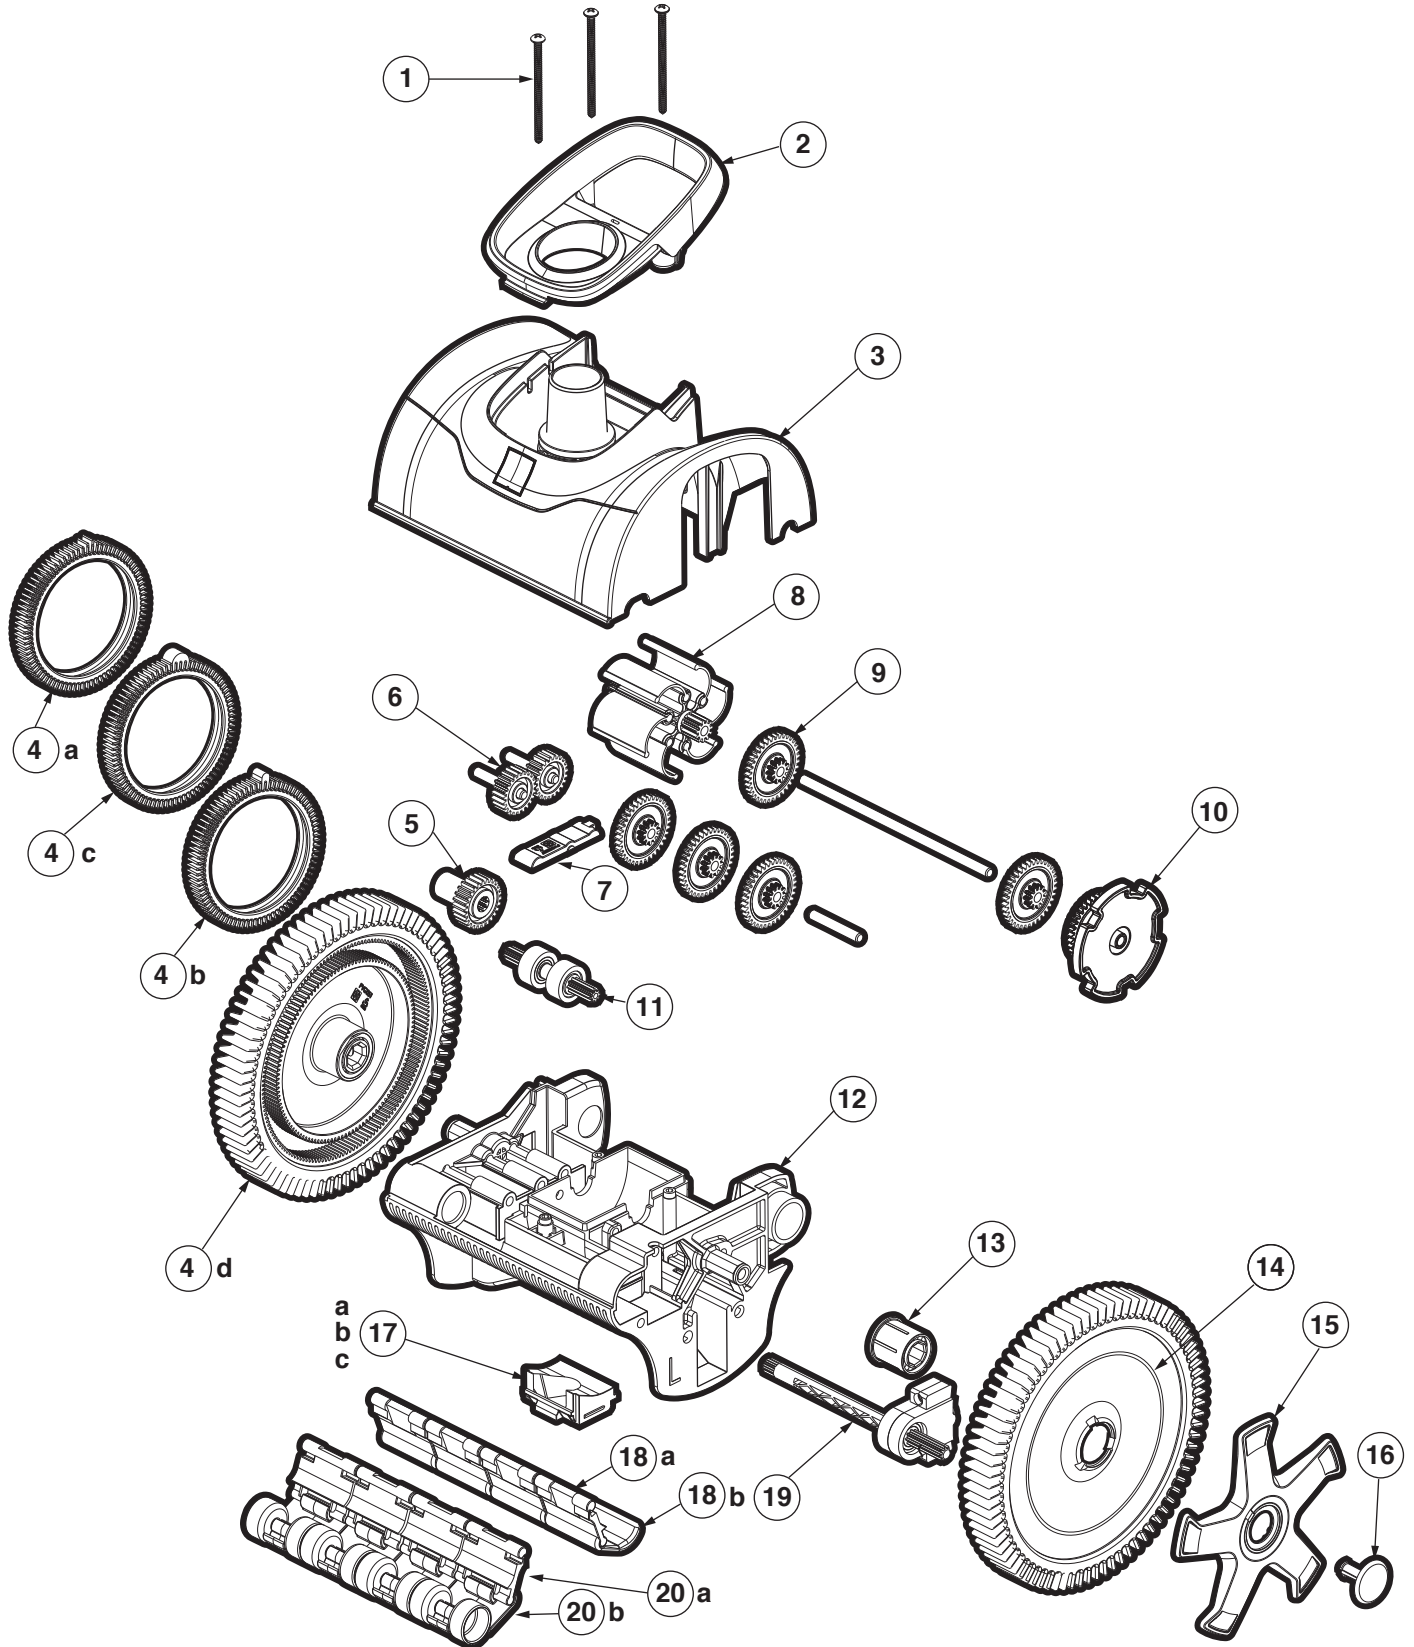

AquaNaut® 200

REPLACEMENT PARTS

Parts Diagram

Cleaners

Parts Listing

Ref. No.	Part No.	Description	Ctn. Qty.
1	SCRX4012PK3	Screw, #10 x 3 18-8 (3 pack)	20
2	PVXS0002-234-01	Handle, 200 Blue Met Printed	10
3	PVXS01SA-237-01	Upper Body, Blue Logo	1
4a	PVX075PK2-234	Wheel Tread, Finger Hump, Blue Met (2 pack)	10
4b	PVXS11PK2-234	Wheel Tread, Super, Blue Met (2 pack)	10
4c	PVX679PK2	Wheel Tread, Super Super, Blue (2 pack)	10
4d	PVXS16PK2-234	Wheel Tread, Blue Met – Optional (2 pack)	10
5	PVXH007	Gear, Drive, Large	25
6	PVXH008PK2	Gear, Drive, Small (2 pack)	20
7	PVXS0007	Shaft Retainer, White Plastic	25
8	PVXH038SA	Turbine, 6-Vane Kit	10
9	PVXH009PK5	Gear, Reduction (5 pack)	20
10	PVXH036009	Steering Cam Gear 2x2	10
11	PVXH019SA	Shaft Bearing	25
12	PVX792SA-236	Lower Body, Black Met	1
13	PVX976PK2	Wheel Bearing (2 pack)	10
14	PVX051-236	Wheel Hub, Black Met	20
15	PVXS005PK2-237	Wheel Style, 5-Spoke Gray Met (2 pack)	20
16	PVXS0006-237	Wheel Retainer, Gray Met	10
17a	PVX990S-207	Inlet, Suction, Small, Gray	10
17b	PVX990M-236	Inlet, Suction, Medium, Black Met	10
17c	PVX990L-207	Inlet, Suction, Large, Gray	10
18a	PVXH014BKPK4	Bracket Skirt (4 pack)	10
18b	PVXH013BKPK4	Skirt, Black (4 pack)	10
19	PVXH011SA	Steering Bracket Roller	20
20a	PVXH014BKPK4	Bracket Skirt (4 pack)	10
20b	PVX043042BKPK4	Roller Skirt, Black (4 pack)	10