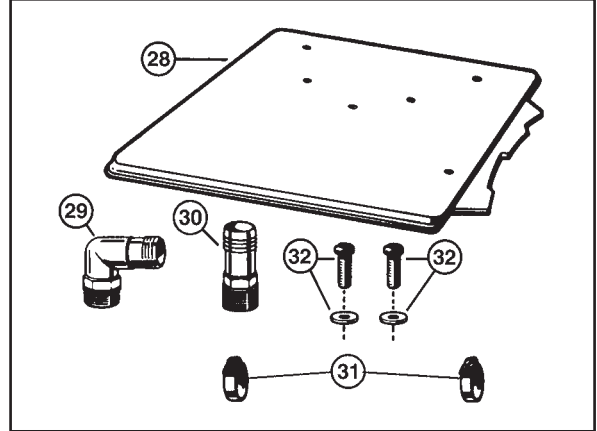

S240

SAND FILTER SERIES REPLACEMENT PARTS

Parts Diagram

Filters

S240PAK 1

S240PAK 3 and System II

Folding Lateral Assembly

Diagram A

Parts Listing

Ref. No.	Part No.	Description	Ctn. Qty.	No. Req'd
1	SX200G	Manual Air Relief	10	1
2	SX200Z5	O-Ring	50	1
3	SX200K	Access Cover	5	1
4	SX200Z6	O-Ring	50	1
5	SX240B	Filter Tank Head (Top)	—	—
6	ECX1645	Hex Nut with Washer	1	30
7	ECX1077	Flat Washer	50	60
8a	SX240Z3	Hex. Head Bolt	25	30
8b	SX240Z4	Hex. Head Bolt with Washer	—	30
9	SX240Z2	Air Tube	1	1
10	SX200Z2	Air Tube Lock Screw	10	1
11	SX200L	Top Diffuser	5	1
12	SX240C	Internal Diffuser Elbow Pipe (Top or Bottom)	5	1
13	SX240C	Internal Diffuser Elbow Pipe (Top or Bottom)	5	1
14	SX240Z1	O-Ring	20	1
15	SX240DNPAK10	S240 Pivot/Ball Lateral (<i>Set of 10</i>)	10	1
16	SX242DA	Folding Lateral Assembly (See Diagram A)	1	1
17	SX200H	Bottom Screen	10	1
18	SX240AA1	Filter Tank Bottom	—	—
19	SX200J	Filter Support Stand	1	1
20	SX200Z9	Gasket	25	1
21	SX200Z8A	Drain Cap Kit (Includes Cap and Gasket)	50	1
22	SX200EB	Drain Pipe Assembly (Includes Pipe, O-Ring, Cap and Gasket)	50	1
23	SX200Z3	O-Ring	50	2
24	SX200D	Bulkhead Fitting	5	2
25a	SPX0710X32	Vari-Flo Control Valve Assembly – 1 1/2"	1	1
25b	SPX0715X32	Vari-Flo Control Valve Assembly – 2"	1	1
26	ECX270861	Pressure Gauge	50	1
27	SX200Z4PAK2	Valve/Union O-Ring (<i>Set of 2</i>)	25	1
28	SX200Z14	O-Ring	50	1
—	S200KT	Dome Wrench	—	—

S240PAK 1

28	ECX1289	Standard Pump Mounting Base	1	1
29	SPX1105Z4	1 1/2" Elbow Hose Adapter	50	1
30	SPX1091Z2PAK2	1 1/2" Straight Hose Adapter (<i>Set of 2</i>)	10	1
31	ECX18028	Hose Clamp	25	2
32	ECX1161Z2	Mounting Screw Set with Washers	10	2