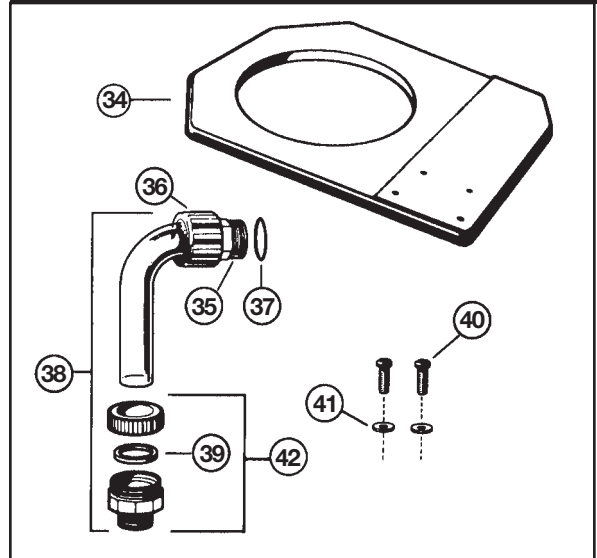

S240

SAND FILTER SERIES REPLACEMENT PARTS

Parts Diagram

Filters

S240PAK 1

S240PAK 3 and System II

Folding Lateral Assembly

Diagram A

Parts Listing

Ref. No.	Part No.	Description	Ctn. Qty.	No. Req'd
1	SX200G	Manual Air Relief	10	1
2	SX200Z5	O-Ring	50	1
3	SX200K	Access Cover	5	1
4	SX200Z6	O-Ring	50	1
5	SX240B	Filter Tank Head (Top)	—	—
6	ECX1645	Hex Nut with Washer	1	30
7	ECX1077	Flat Washer	50	60
8a	SX240Z3	Hex. Head Bolt	25	30
8b	SX240Z4	Hex. Head Bolt with Washer	—	30
9	SX240Z2	Air Tube	1	1
10	SX200Z2	Air Tube Lock Screw	10	1
11	SX200L	Top Diffuser	5	1
12	SX240C	Internal Diffuser Elbow Pipe (Top or Bottom)	5	1
13	SX240C	Internal Diffuser Elbow Pipe (Top or Bottom)	5	1
14	SX240Z1	O-Ring	20	1
15	SX240DNPAK10	S240 Pivot/Ball Lateral (<i>Set of 10</i>)	10	1
16	SX242DA	Folding Lateral Assembly (See Diagram A)	1	1
17	SX200H	Bottom Screen	10	1
18	SX240AA1	Filter Tank Bottom	—	—
19	SX200J	Filter Support Stand	1	1
20	SX200Z9	Gasket	25	1
21	SX200Z8A	Drain Cap Kit (Includes Cap and Gasket)	50	1
22	SX200EB	Drain Pipe Assembly (Includes Pipe, O-Ring, Cap and Gasket)	50	1
23	SX200Z3	O-Ring	50	2
24	SX200D	Bulkhead Fitting	5	2
25a	SPX0710X32	Vari-Flo Control Valve Assembly – 1 1/2"	1	1
25b	SPX0715X32	Vari-Flo Control Valve Assembly – 2"	1	1
26	ECX270861	Pressure Gauge	50	1
27	SX200Z4PAK2	Valve/Union O-Ring (<i>Set of 2</i>)	25	1
28	SX200Z14	O-Ring	50	1
—	S200KT	Dome Wrench	—	—

S240PAK 1

28	ECX1289	Standard Pump Mounting Base	1	1
29	SPX1105Z4	1 1/2" Elbow Hose Adapter	50	1
30	SPX1091Z2PAK2	1 1/2" Straight Hose Adapter (<i>Set of 2</i>)	10	1
31	ECX18028	Hose Clamp	25	2
32	ECX1161Z2	Mounting Screw Set with Washers	10	2