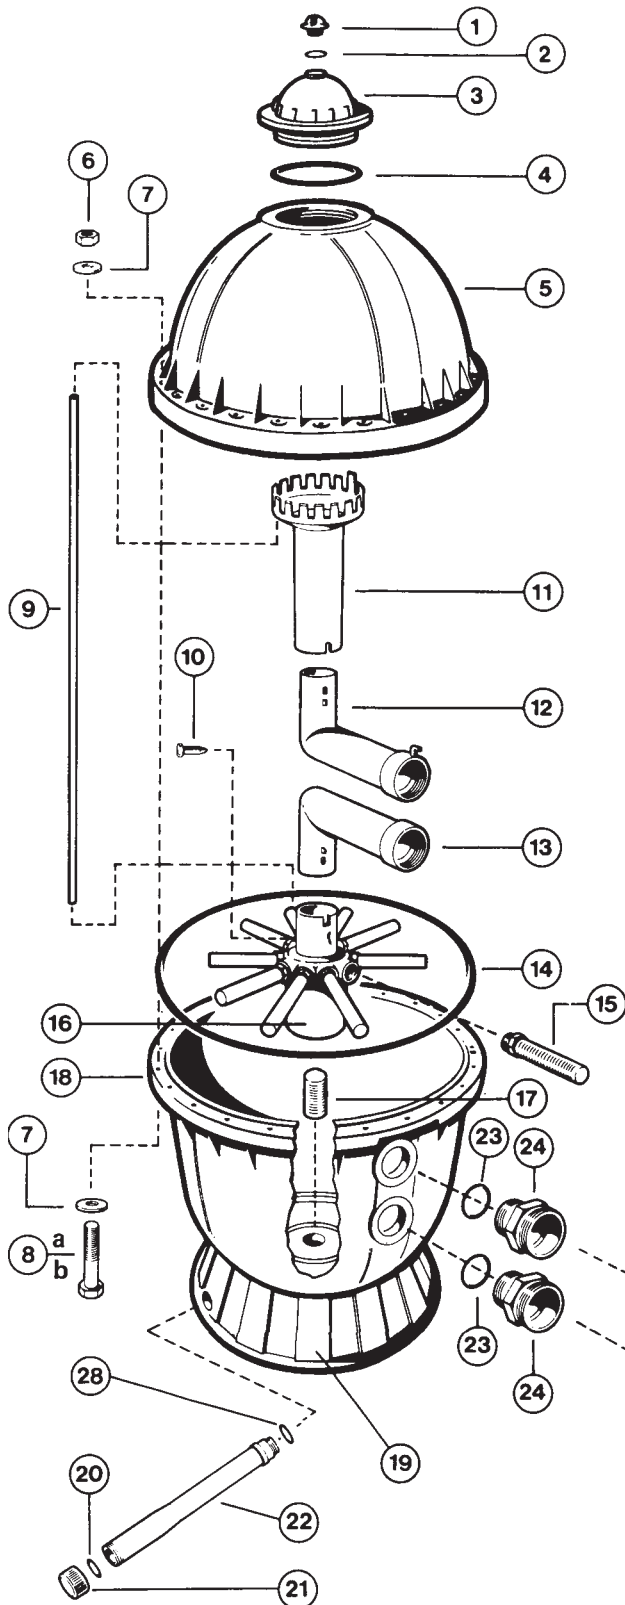

S240

SAND FILTER SERIES REPLACEMENT PARTS

Parts Diagram

Filters

S240PAK 1

S240PAK 3 and System II

Folding Lateral Assembly

Diagram A

Parts Listing

Ref. No.	Part No.	Description	Ctn. Qty.	No. Req'd
1	SX200G	Manual Air Relief	10	1
2	SX200Z5	O-Ring	50	1
3	SX200K	Access Cover	5	1
4	SX200Z6	O-Ring	50	1
5	SX240B	Filter Tank Head (Top)	—	—
6	ECX1645	Hex Nut with Washer	1	30
7	ECX1077	Flat Washer	50	60
8a	SX240Z3	Hex. Head Bolt	25	30
8b	SX240Z4	Hex. Head Bolt with Washer	—	30
9	SX240Z2	Air Tube	1	1
10	SX200Z2	Air Tube Lock Screw	10	1
11	SX200L	Top Diffuser	5	1
12	SX240C	Internal Diffuser Elbow Pipe (Top or Bottom)	5	1
13	SX240C	Internal Diffuser Elbow Pipe (Top or Bottom)	5	1
14	SX240Z1	O-Ring	20	1
15	SX240DNPAK10	S240 Pivot/Ball Lateral (<i>Set of 10</i>)	10	1
16	SX242DA	Folding Lateral Assembly (See Diagram A)	1	1
17	SX200H	Bottom Screen	10	1
18	SX240AA1	Filter Tank Bottom	—	—
19	SX200J	Filter Support Stand	1	1
20	SX200Z9	Gasket	25	1
21	SX200Z8A	Drain Cap Kit (Includes Cap and Gasket)	50	1
22	SX200EB	Drain Pipe Assembly (Includes Pipe, O-Ring, Cap and Gasket)	50	1
23	SX200Z3	O-Ring	50	2
24	SX200D	Bulkhead Fitting	5	2
25a	SPX0710X32	Vari-Flo Control Valve Assembly – 1 1/2"	1	1
25b	SPX0715X32	Vari-Flo Control Valve Assembly – 2"	1	1
26	ECX270861	Pressure Gauge	50	1
27	SX200Z4PAK2	Valve/Union O-Ring (<i>Set of 2</i>)	25	1
28	SX200Z14	O-Ring	50	1
—	S200KT	Dome Wrench	—	—

S240PAK 1

28	ECX1289	Standard Pump Mounting Base	1	1
29	SPX1105Z4	1 1/2" Elbow Hose Adapter	50	1
30	SPX1091Z2PAK2	1 1/2" Straight Hose Adapter (<i>Set of 2</i>)	10	1
31	ECX18028	Hose Clamp	25	2
32	ECX1161Z2	Mounting Screw Set with Washers	10	2