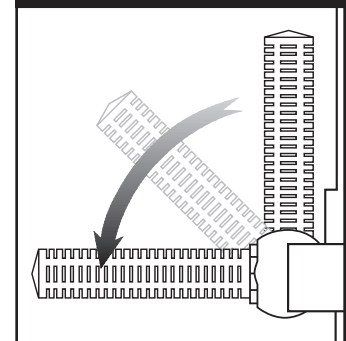

S240

SAND FILTER SERIES REPLACEMENT PARTS

Parts Diagram

Filters

S240PAK 1

S240PAK 3 and System II

Folding Lateral Assembly

Diagram A

Parts Listing

Ref. No.	Part No.	Description	Ctn. Qty.	No. Req'd
1	SX200G	Manual Air Relief	10	1
2	SX200Z5	O-Ring	50	1
3	SX200K	Access Cover	5	1
4	SX200Z6	O-Ring	50	1
5	SX240B	Filter Tank Head (Top)	—	—
6	ECX1645	Hex Nut with Washer	1	30
7	ECX1077	Flat Washer	50	60
8a	SX240Z3	Hex. Head Bolt	25	30
8b	SX240Z4	Hex. Head Bolt with Washer	—	30
9	SX240Z2	Air Tube	1	1
10	SX200Z2	Air Tube Lock Screw	10	1
11	SX200L	Top Diffuser	5	1
12	SX240C	Internal Diffuser Elbow Pipe (Top or Bottom)	5	1
13	SX240C	Internal Diffuser Elbow Pipe (Top or Bottom)	5	1
14	SX240Z1	O-Ring	20	1
15	SX240DNPAK10	S240 Pivot/Ball Lateral (<i>Set of 10</i>)	10	1
16	SX242DA	Folding Lateral Assembly (See Diagram A)	1	1
17	SX200H	Bottom Screen	10	1
18	SX240AA1	Filter Tank Bottom	—	—
19	SX200J	Filter Support Stand	1	1
20	SX200Z9	Gasket	25	1
21	SX200Z8A	Drain Cap Kit (Includes Cap and Gasket)	50	1
22	SX200EB	Drain Pipe Assembly (Includes Pipe, O-Ring, Cap and Gasket)	50	1
23	SX200Z3	O-Ring	50	2
24	SX200D	Bulkhead Fitting	5	2
25a	SPX0710X32	Vari-Flo Control Valve Assembly – 1 1/2"	1	1
25b	SPX0715X32	Vari-Flo Control Valve Assembly – 2"	1	1
26	ECX270861	Pressure Gauge	50	1
27	SX200Z4PAK2	Valve/Union O-Ring (<i>Set of 2</i>)	25	1
28	SX200Z14	O-Ring	50	1
—	S200KT	Dome Wrench	—	—

S240PAK 1

28	ECX1289	Standard Pump Mounting Base	1	1
29	SPX1105Z4	1 1/2" Elbow Hose Adapter	50	1
30	SPX1091Z2PAK2	1 1/2" Straight Hose Adapter (<i>Set of 2</i>)	10	1
31	ECX18028	Hose Clamp	25	2
32	ECX1161Z2	Mounting Screw Set with Washers	10	2