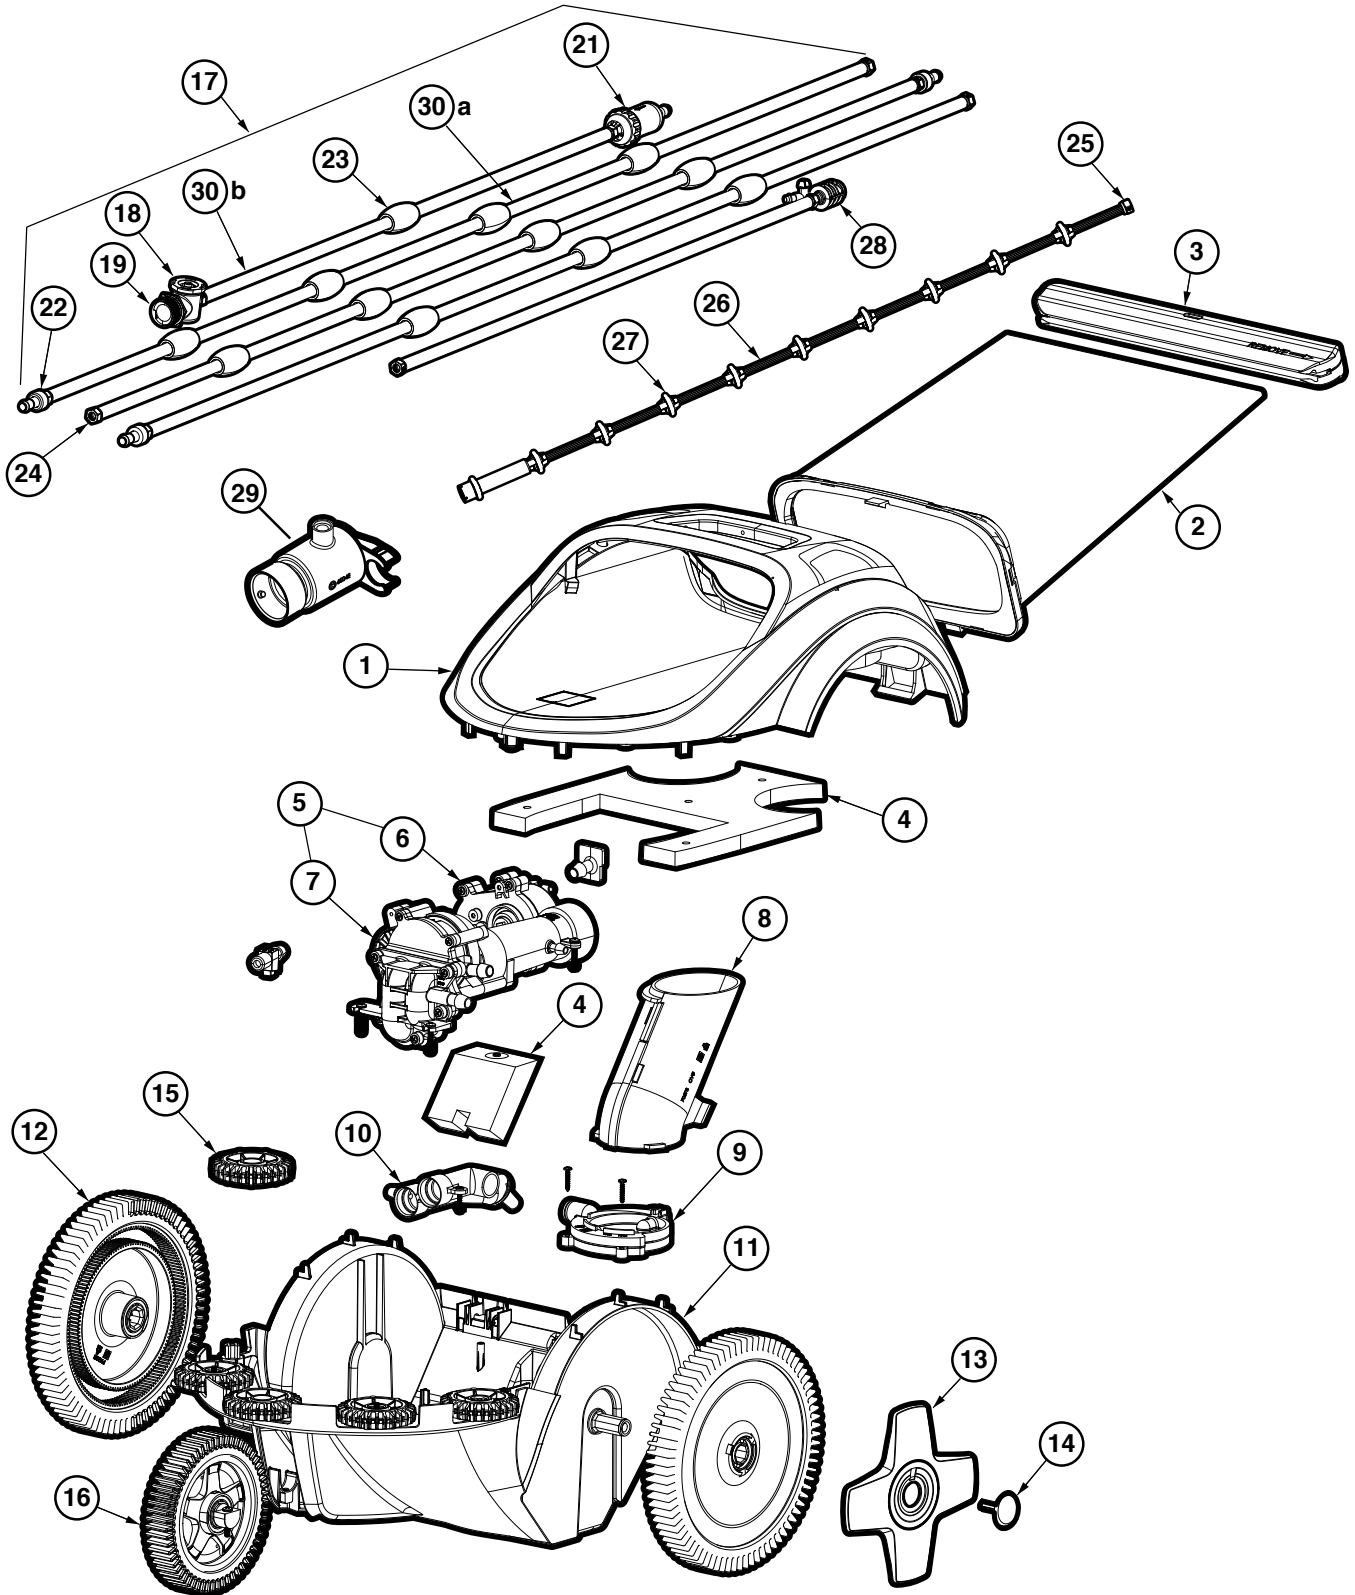

TriVac™ 500

REPLACEMENT PARTS

Parts Diagram

Cleaners

Parts Listing

Ref. No.	Part No.	Description	Ctn. Qty.
1	TVX7000TA-02	Top Assembly Kit	1
2	TVX5000BA	Bag Kit (Float Included)	25
3	TVX6009EA	Float Debris Bag Kit	10
4	TVXFOAM	Foam Kit	10
5	TVX7500TV	Timer-Valve Kit	1
6	TVX7000TM	Timer Kit	10
7	TVX7500VA	Valve Kit	1
8	TVX7057-01	Assembly Vacuum Tube	10
9	TVX7000BM-01	Bottom Manifold Kit	10
10	TVX7000SM-01	Manifold Skim Thrust Kit	10
11	TVX7000LA-02	Lower Assembly Kit	1
12	TVX7000RW-01	Wheel Kit, Rear	10
13	PVXE003PK2-237	Wheel Styling 4 Spoke <i>(Set of 2)</i>	20
14	PVXS0006-237	Wheel Retainer Clip <i>(Set of 2)</i>	10
15	TVX7036-234	Roller Kit, Side	10
16	TVX7000FW-01	Wheel Kit, Front	10
17	TVX7000HA-01	Hose Kit	25
18	TVX7000HWA-01	Hose Wall Connection Kit	10
19	TVX7015-205	Universal Wall Fitting Kit	10
20	TVX7000WCA-01	Wall Connection Kit	10
21	TVX7000HFA-01	Hose Filter Kit	10
22	TVX7000SA-01	Swivel Kit	10
23	TVX7025PK3-205	Float Kit <i>(Set of 4)</i>	10
24	TVX7000MNP3	Mender Nut Kit, Gray <i>(Set of 3)</i>	25
25	TVX6000MNP3	Mender Nut Kit, White <i>(Set of 3)</i>	25
26	TVX7000HST-01	Sweep Tail Kit	10
27	TVX7081-01	Roller, Sweep Tail Kit <i>(Set of 3)</i>	25
28	TVX7059-205	Unit Connector Kit	10
29	TVX6000PTA	Pressure Tester Kit	5
30a	TVX7027A-205	PVC Hose Kit 8 ft with Floats and Swivel	5
30b	TVX7027B-205	PVC Hose Kit 4 ft with Floats and Swivel	10
—	TVX5000TU	Tune Up Kit (2,12,15,16)	1
—	TVX7000CHA-02	Cleaner Head	1