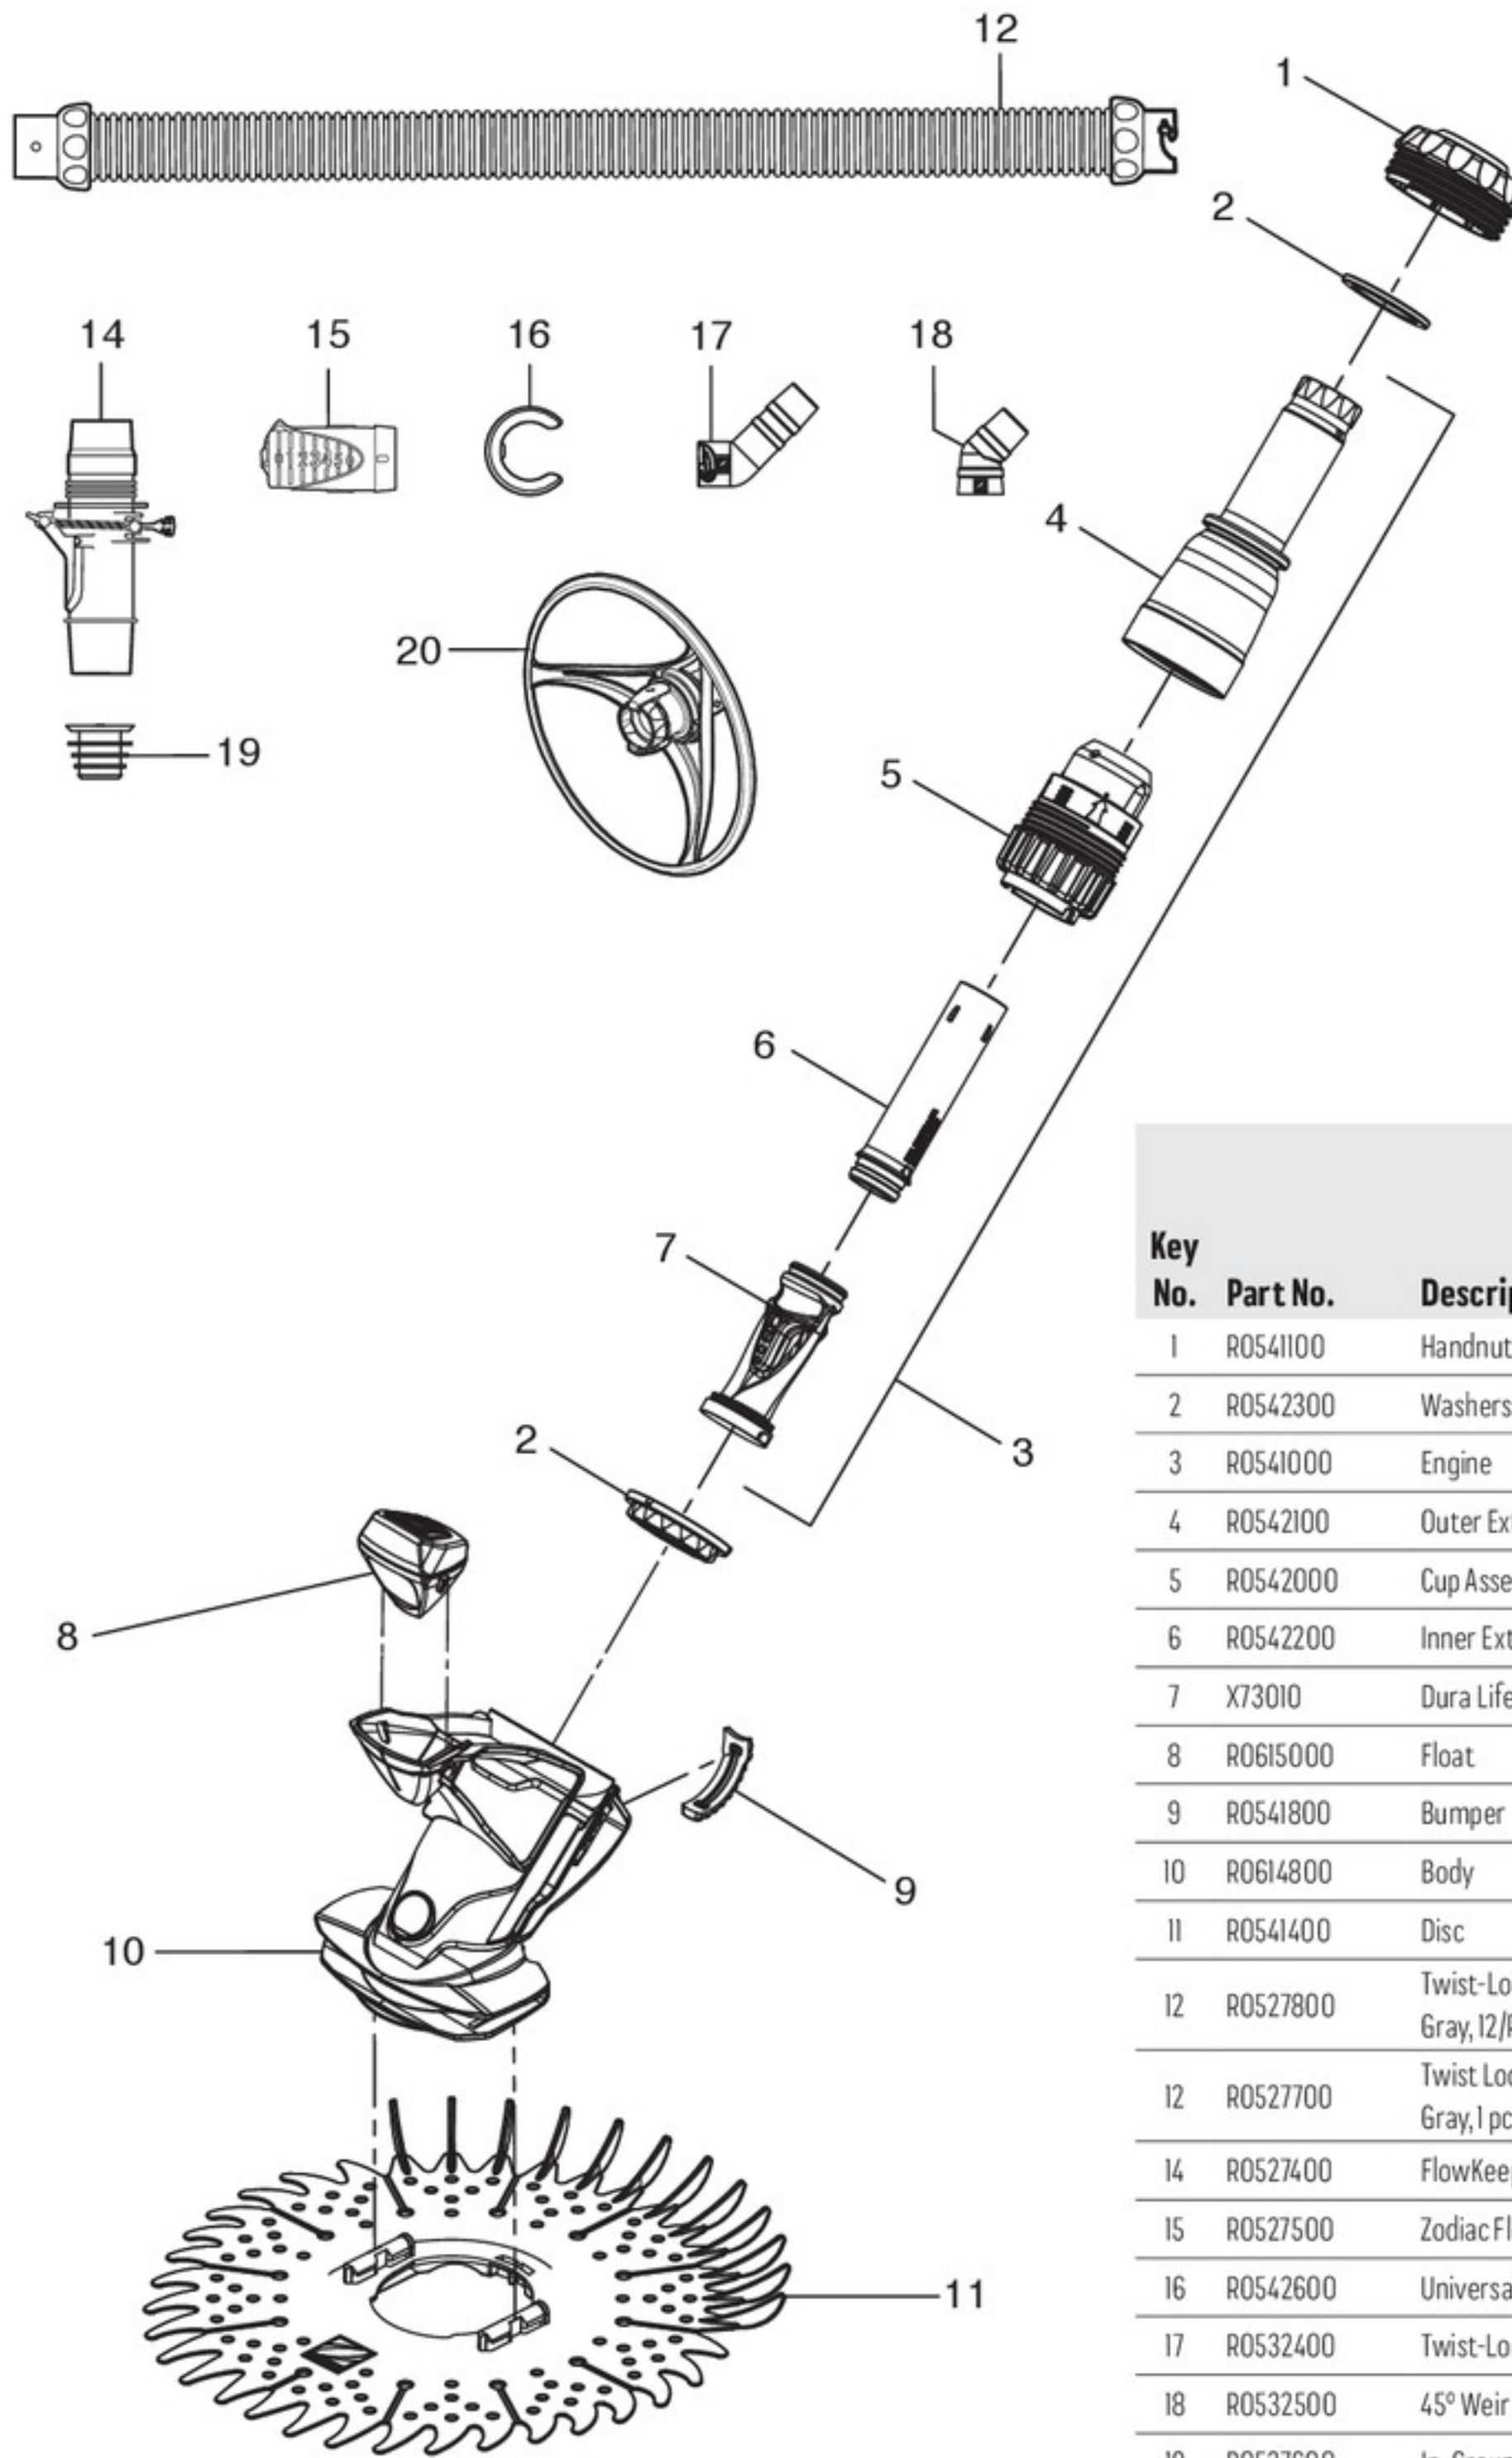

## Zodiac T5 Duo®

Part# T5

Key No.	Part No.	Description	Pieces in Model	Pieces per Part No.
1	R0541000	Engine Assembly	1	1
2	R0563000	Handnut, Yellow	1	1
3	R0509200	Thrust Washers	2	KIT
4	R0563100	Main Body Cap, Silver	1	1
5	R0509000	Float	1	1
6	R0563200	Main Body Cover, Blue	1	1
7	R0542100	Outer Extension Pipe	1	1
8	R0542000	Cup Assembly	1	1
9	R0542200	Inner Extension Pipe	1	1
10	X73010	Dura Life™ Diaphragm	1	1
11	R0563300	Body Assembly w/ Bumper, Blue	1	1
12	R0563400	Skid Plate, Silver	1	1
13	R0563500	Front Disc, Silver	1	1
14	R0563600	Rear Disc, Blue	1	1
15	R0563700	Foot Pads, Silver	2	2
16	R0527500	Zodiac Flow Gauge	1	1
17	R0526900	Quick Connector, Blue	1	1
18	R0527800	Twist Lock Hose - 1 Meter, Blue/Gray, 12/PK	12	12
18	R0527700	Twist Lock Hose - 1 Meter, Blue/Gray, 1 pc	1	1
19	R0527400	FlowKeeper™ Valve	1	1
20	R0527600	In-Ground Valve Cuff	1	1
21	R0532400	Twist-Lock 45-Degree Elbow, Ext.	1	1
22	R0532500	45-Degree Weir Elbow (EVA)	1	1
23	R0542600	Univ. Hose Weight, Blue	1	1
24	R0541900	Wheel Deflector, Hose Mount, Blue	1	1
25	CLC500	Cyclonic Leaf Catcher	1	1

**Zodiac DC33**  
Part# WS000017

Key No.	Part No.	Description	Pieces	
			in Model	per Part No.
1	R0541100	Handnut	1	1
2	R0542300	Washers (Upper and Lower)	2	KIT
3	R0541000	Engine	1	1
4	R0542100	Outer Extension Tube	1	1
5	R0542000	Cup Assembly	1	1
6	R0542200	Inner Extension Tube	1	1
7	X73010	Dura Life™ Diaphragm	1	1
8	R0615000	Float	1	1
9	R0541800	Bumper	1	1
10	R0614800	Body	1	1
11	R0541400	Disc	1	1
12	R0527800	Twist-Lock Hose - 1 Meter Blue/ Gray, 12/PK	10	12
12	R0527700	Twist Lock Hose - 1 Meter, Blue/ Gray, 1 pc	1	1
14	R0527400	FlowKeeper® Valve	1	1
15	R0527500	Zodiac Flow Gauge	1	1
16	R0542600	Universal Hose Weight, Blue	1	1
17	R0532400	Twist-Lock 45° Elbow, Extended	1	1
18	R0532500	45° Weir Elbow (EVA)	1	1
19	R0527600	In-Ground Valve Cuff	1	1
20	R0538800	Quick Release Wheel Deflector	1	1