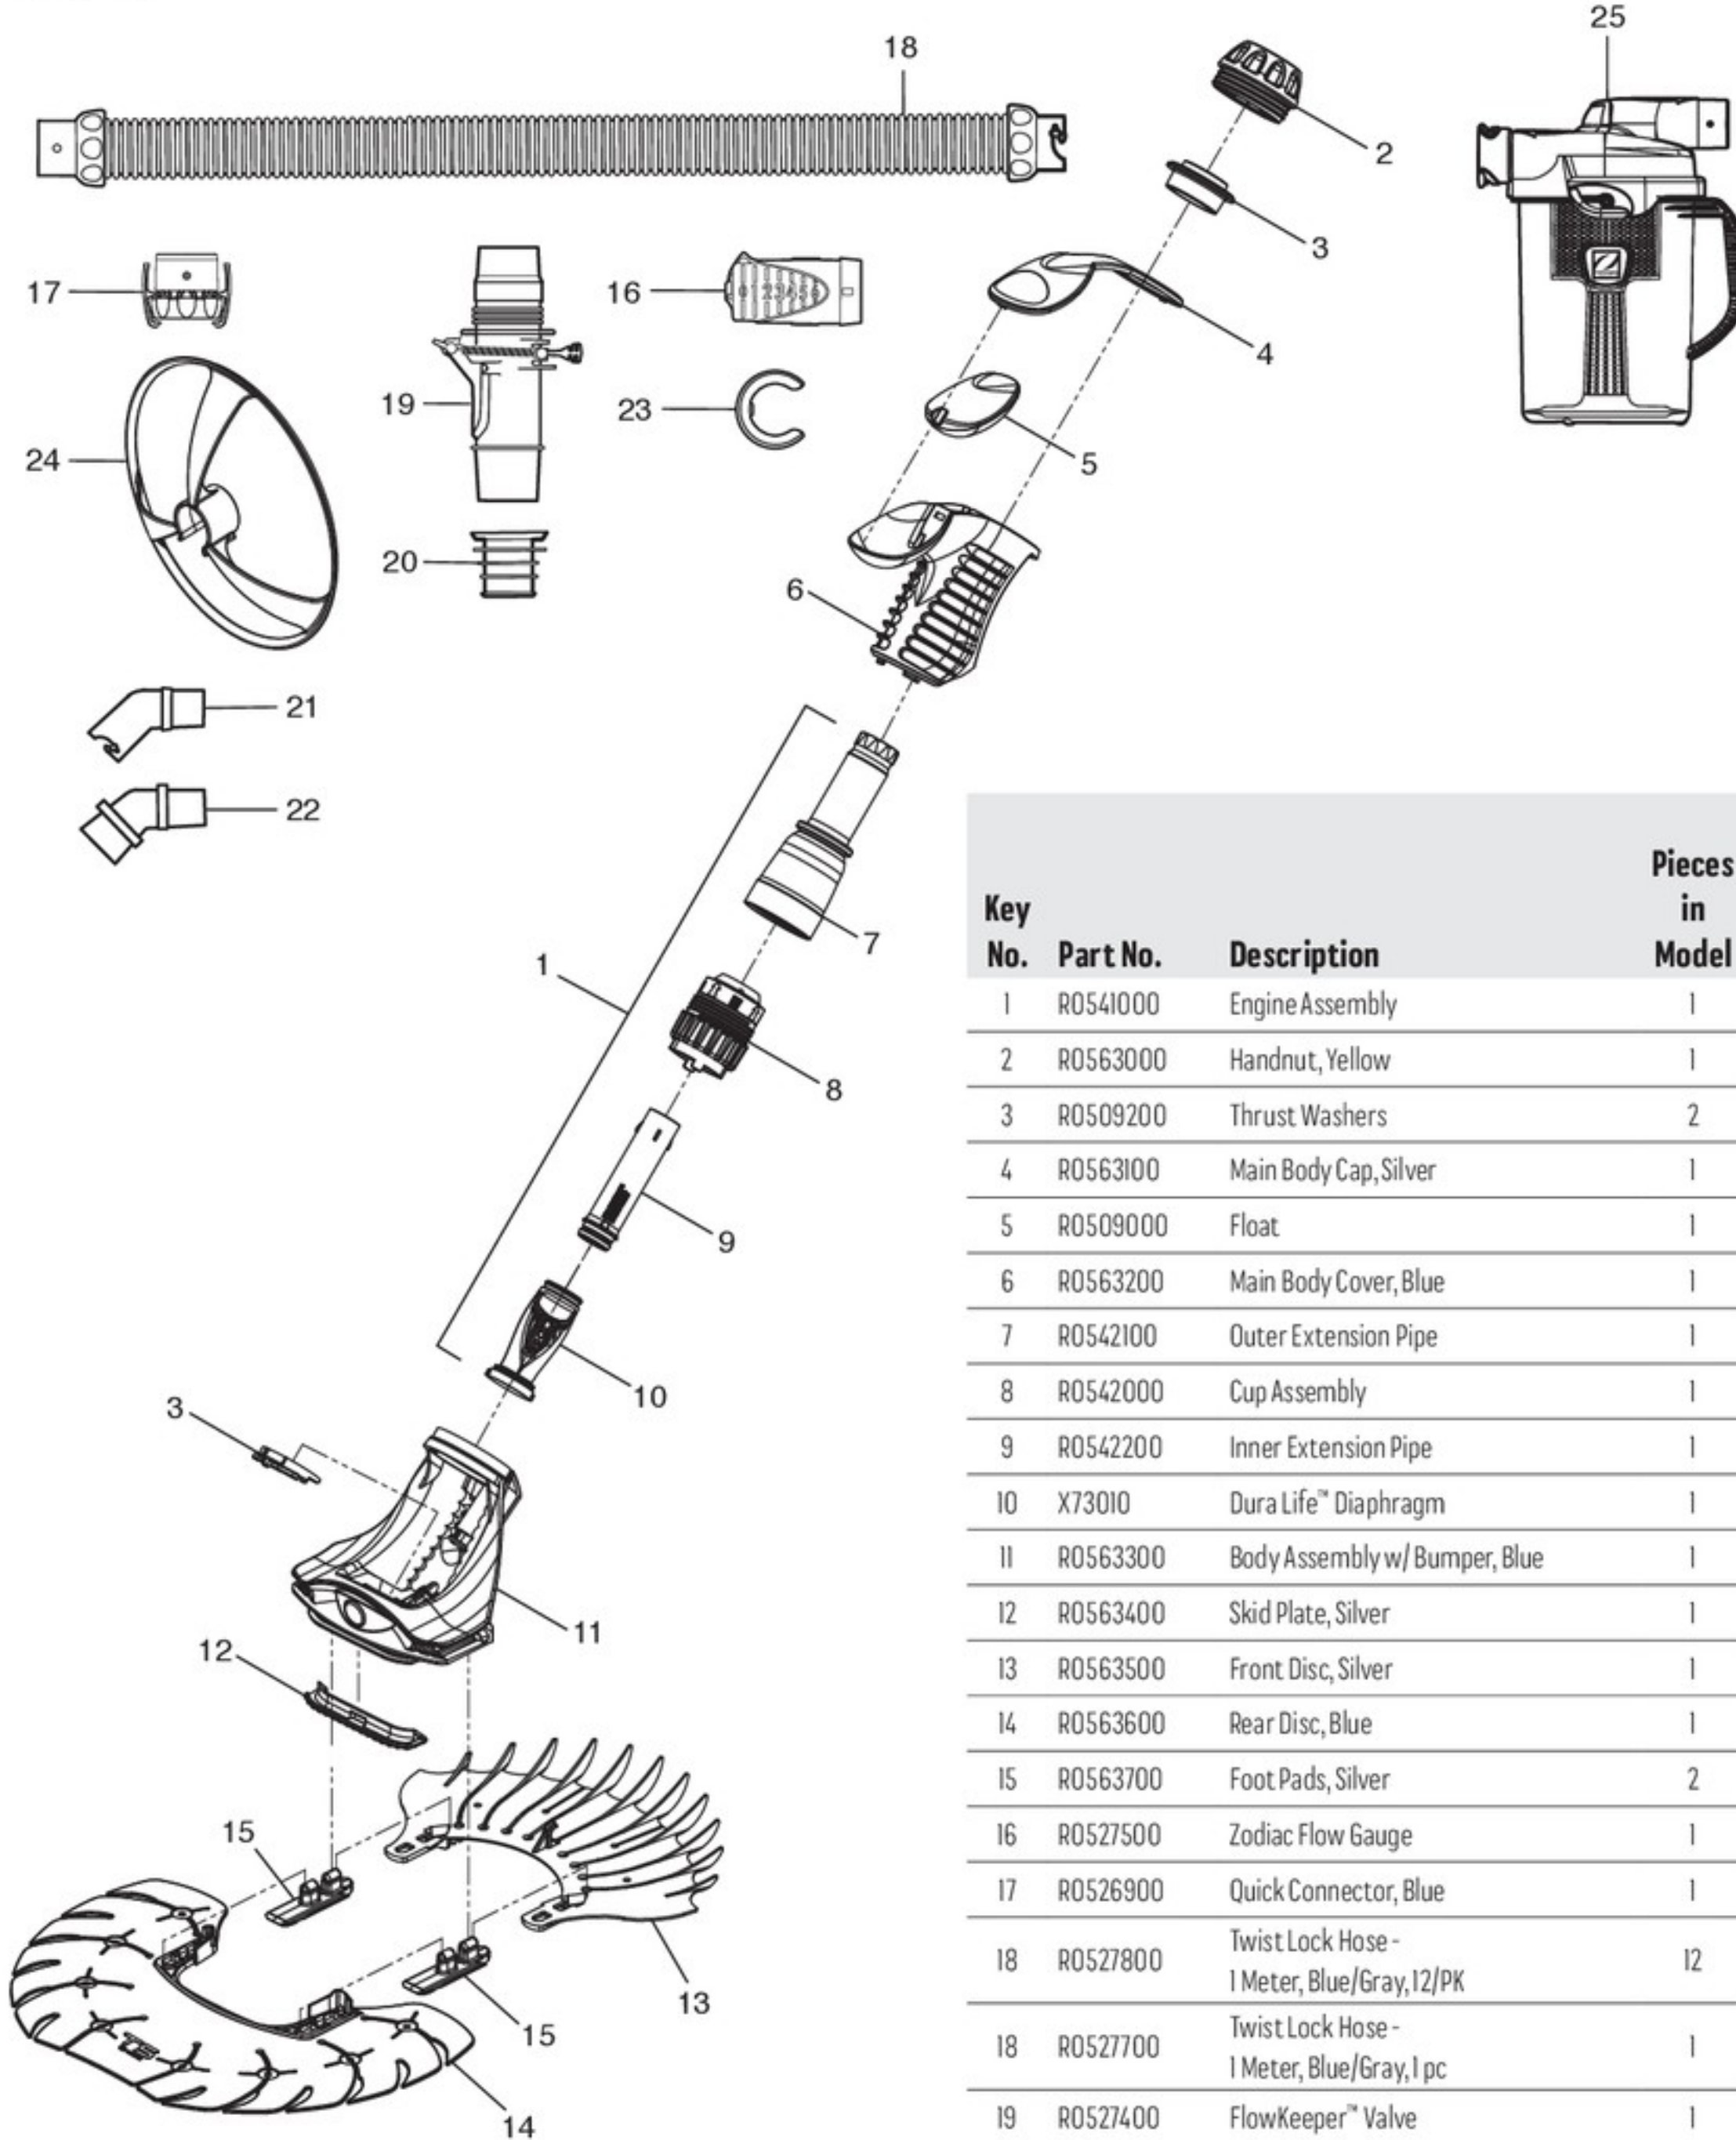

## Zodiac T5 Duo®

Part# T5

Key No.	Part No.	Description	Pieces in Model	Pieces per Part No.
1	R0541000	Engine Assembly	1	1
2	R0563000	Handnut, Yellow	1	1
3	R0509200	Thrust Washers	2	KIT
4	R0563100	Main Body Cap, Silver	1	1
5	R0509000	Float	1	1
6	R0563200	Main Body Cover, Blue	1	1
7	R0542100	Outer Extension Pipe	1	1
8	R0542000	Cup Assembly	1	1
9	R0542200	Inner Extension Pipe	1	1
10	X73010	Dura Life™ Diaphragm	1	1
11	R0563300	Body Assembly w/ Bumper, Blue	1	1
12	R0563400	Skid Plate, Silver	1	1
13	R0563500	Front Disc, Silver	1	1
14	R0563600	Rear Disc, Blue	1	1
15	R0563700	Foot Pads, Silver	2	2
16	R0527500	Zodiac Flow Gauge	1	1
17	R0526900	Quick Connector, Blue	1	1
18	R0527800	Twist Lock Hose - 1 Meter, Blue/Gray, 12/PK	12	12
18	R0527700	Twist Lock Hose - 1 Meter, Blue/Gray, 1 pc	1	1
19	R0527400	FlowKeeper™ Valve	1	1
20	R0527600	In-Ground Valve Cuff	1	1
21	R0532400	Twist-Lock 45-Degree Elbow, Ext.	1	1
22	R0532500	45-Degree Weir Elbow (EVA)	1	1
23	R0542600	Univ. Hose Weight, Blue	1	1
24	R0541900	Wheel Deflector, Hose Mount, Blue	1	1
25	CLC500	Cyclonic Leaf Catcher	1	1

**Zodiac DC33**  
Part# WS000017

Key No.	Part No.	Description	Pieces	
			in Model	per Part No.
1	R0541100	Handnut	1	1
2	R0542300	Washers (Upper and Lower)	2	KIT
3	R0541000	Engine	1	1
4	R0542100	Outer Extension Tube	1	1
5	R0542000	Cup Assembly	1	1
6	R0542200	Inner Extension Tube	1	1
7	X73010	Dura Life™ Diaphragm	1	1
8	R0615000	Float	1	1
9	R0541800	Bumper	1	1
10	R0614800	Body	1	1
11	R0541400	Disc	1	1
12	R0527800	Twist-Lock Hose - 1 Meter Blue/ Gray, 12/PK	10	12
12	R0527700	Twist Lock Hose - 1 Meter, Blue/ Gray, 1 pc	1	1
14	R0527400	FlowKeeper® Valve	1	1
15	R0527500	Zodiac Flow Gauge	1	1
16	R0542600	Universal Hose Weight, Blue	1	1
17	R0532400	Twist-Lock 45° Elbow, Extended	1	1
18	R0532500	45° Weir Elbow (EVA)	1	1
19	R0527600	In-Ground Valve Cuff	1	1
20	R0538800	Quick Release Wheel Deflector	1	1