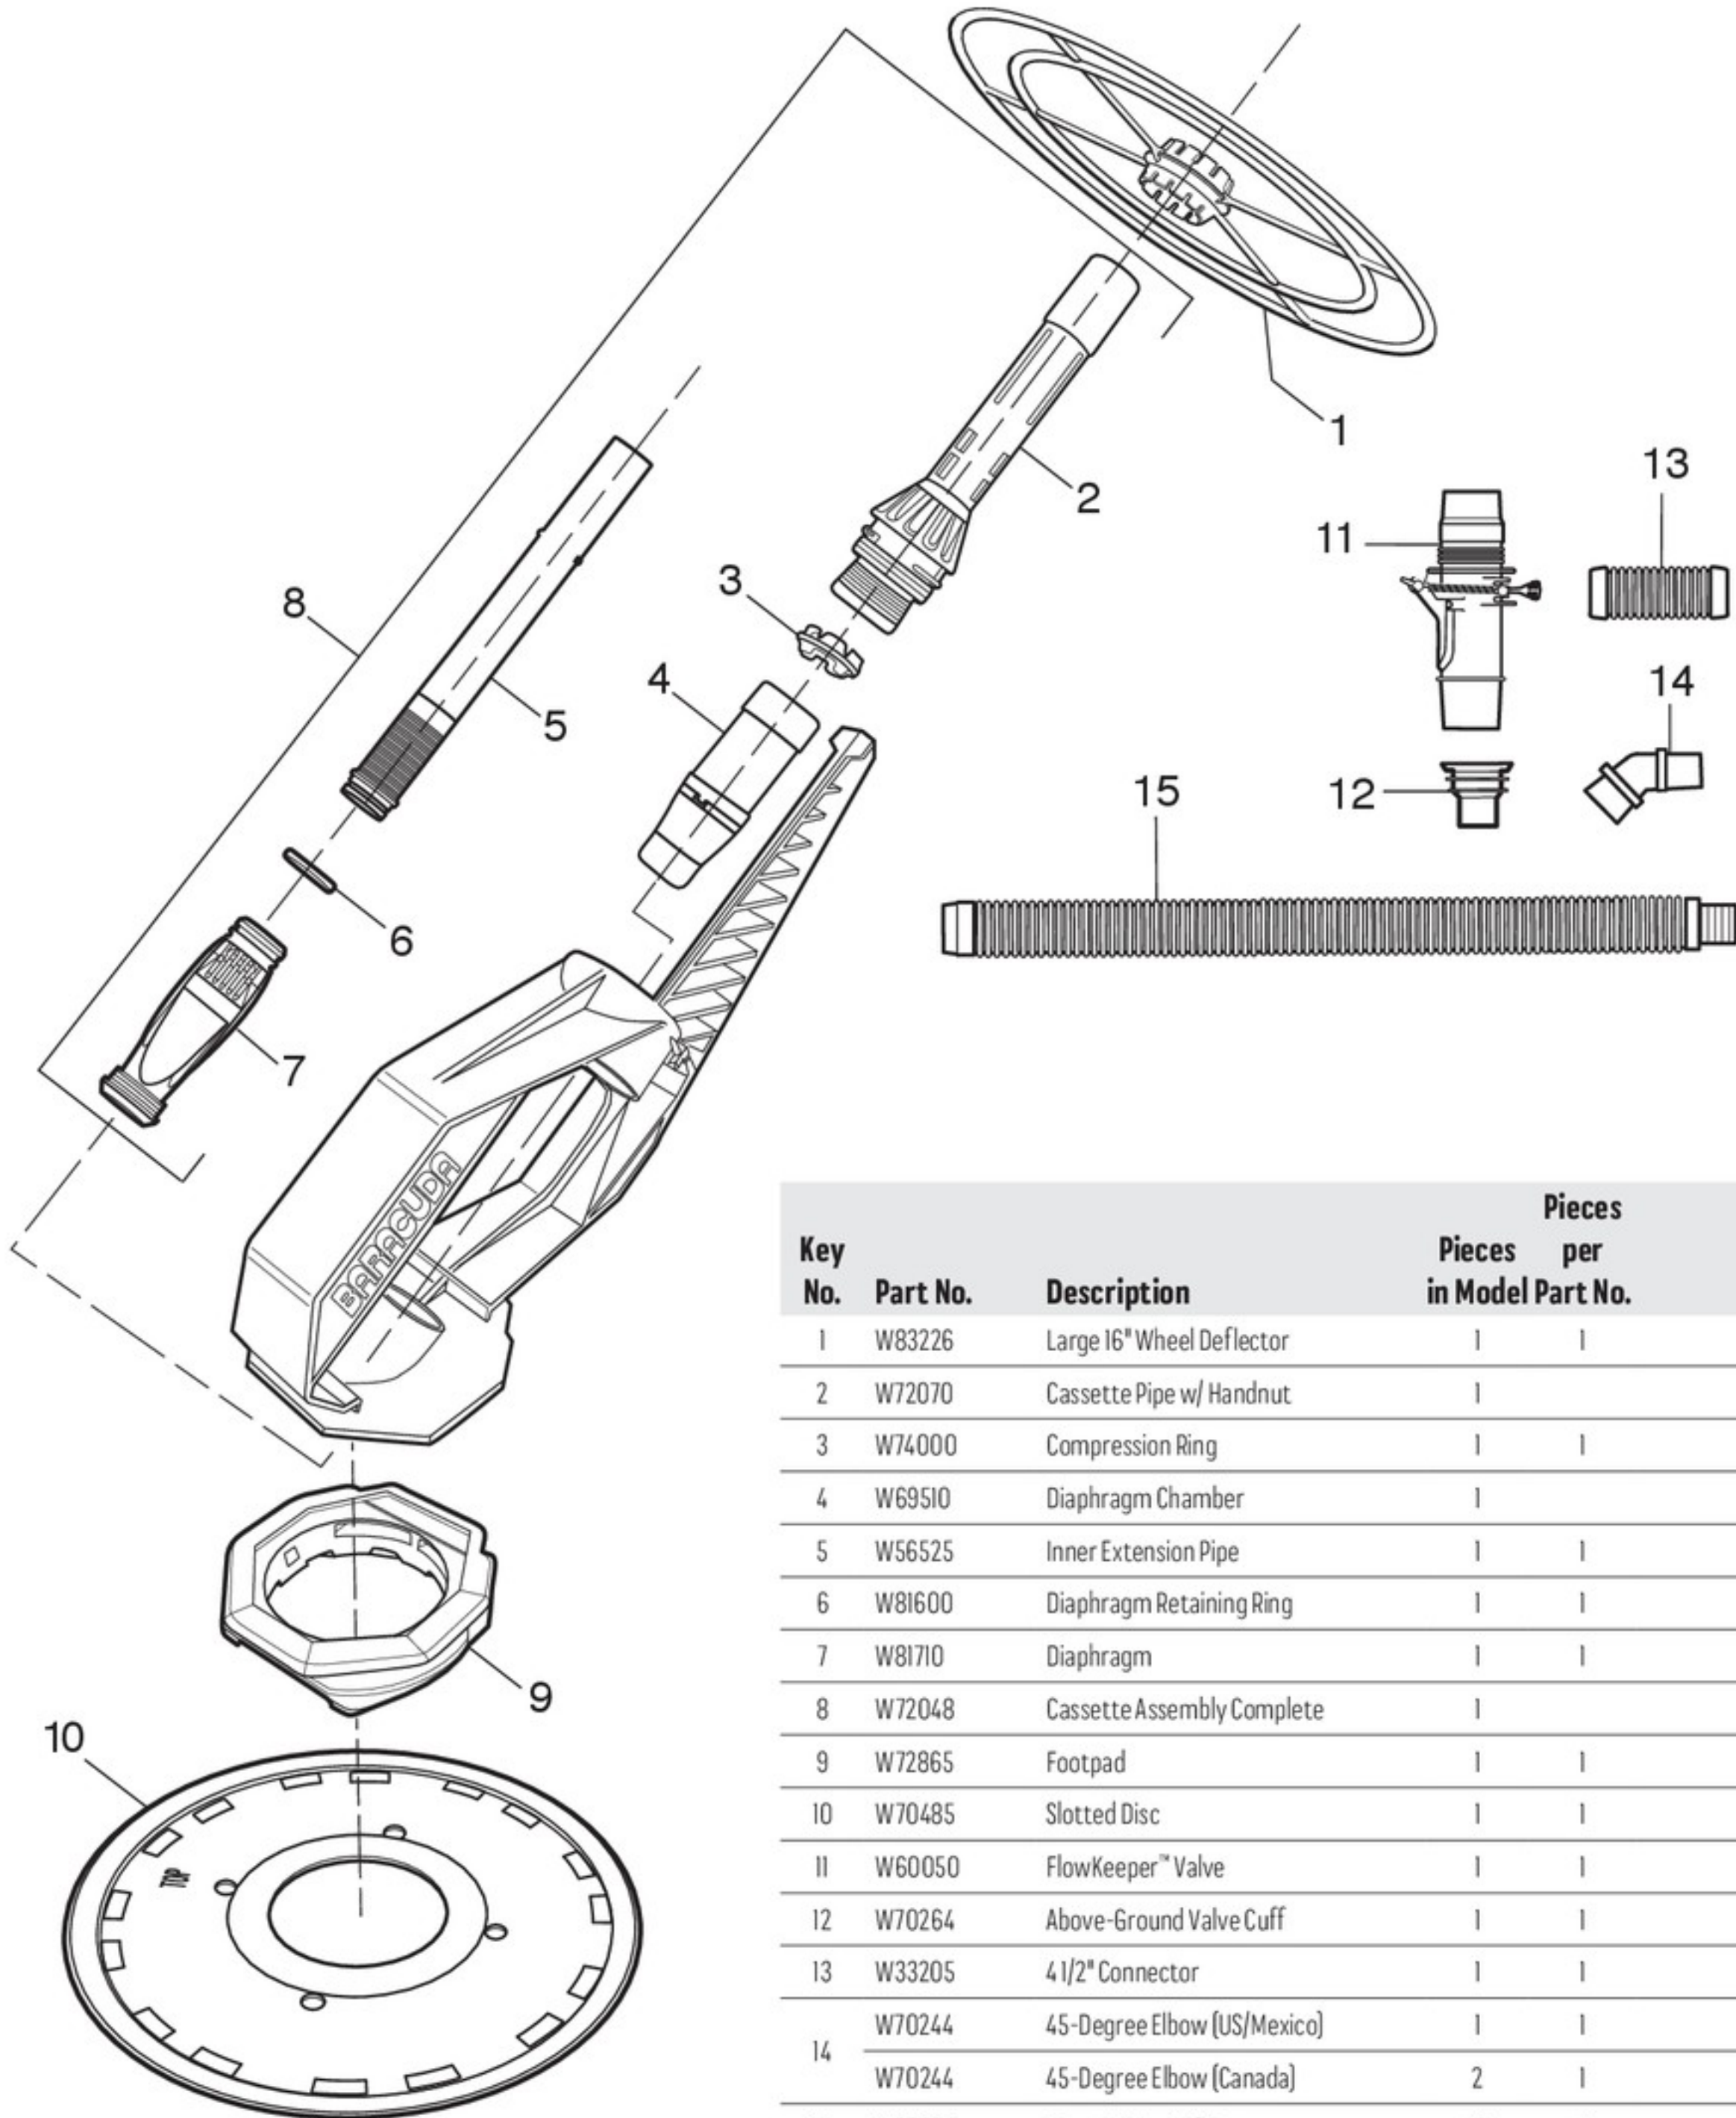

## Baracuda® 1500

Part# W01098

Key No.	Part No.	Description	Pieces per in Model Part No.	
1	W83226	Large 16" Wheel Deflector	1	1
2	W72070	Cassette Pipe w/ Handnut	1	
3	W74000	Compression Ring	1	1
4	W69510	Diaphragm Chamber	1	
5	W56525	Inner Extension Pipe	1	1
6	W81600	Diaphragm Retaining Ring	1	1
7	W81710	Diaphragm	1	1
8	W72048	Cassette Assembly Complete	1	
9	W72865	Footpad	1	1
10	W70485	Slotted Disc	1	1
11	W60050	FlowKeeper™ Valve	1	1
12	W70264	Above-Ground Valve Cuff	1	1
13	W33205	4 1/2" Connector	1	1
14	W70244	45-Degree Elbow (US/Mexico)	1	1
	W70244	45-Degree Elbow (Canada)	2	1
15	W38205	Hose, 1 Meter, White	10	1

## Zodiac Cyclonic Leaf Catcher

Part# CLC500

Key		
No.	Part No.	Description
1	R0623300	Leaf Catcher Seal
2	R0691700	Leaf Catcher Strainer Basket
3	R0623400	Leaf Catcher Relief Valve
4	R0595300	Adjustable Elbow
5	R0842700	Twist-Lock Cuff Adapter - Female
6	R0842600	Twist-Lock Cuff Adapter - Male
7	R0842800	Twist-Lock Cuff Adapter Kit