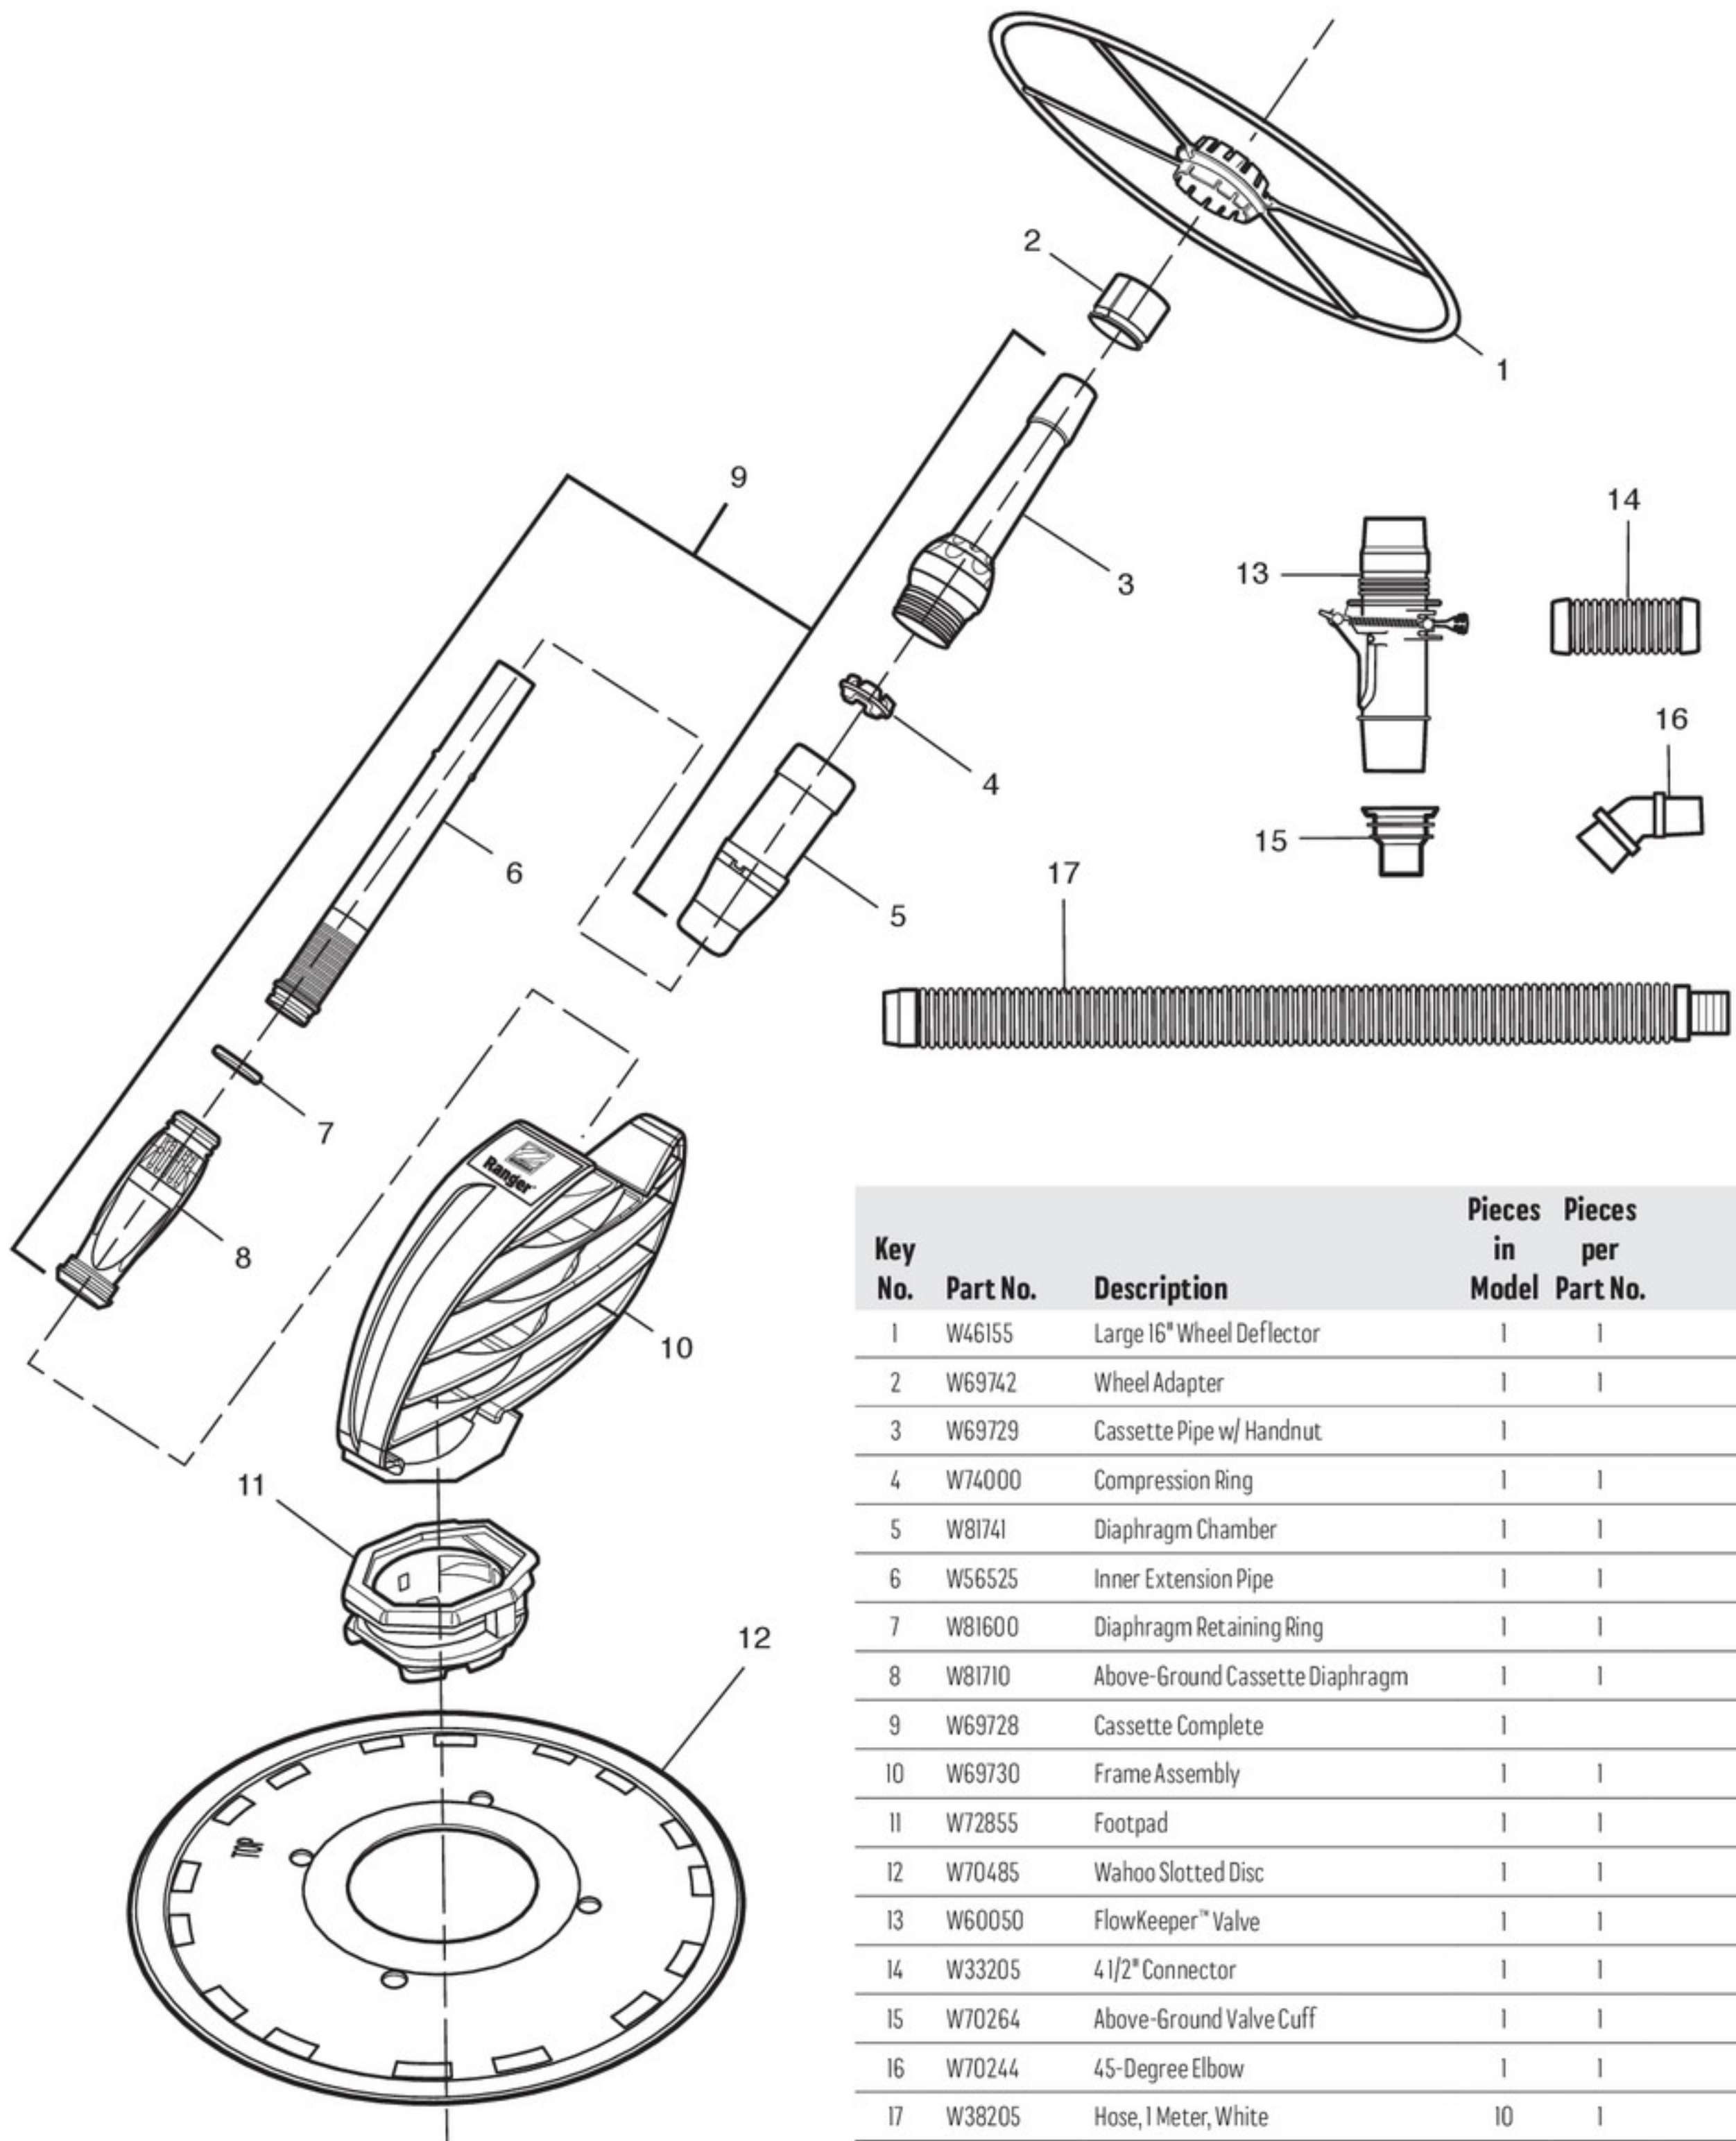

Zodiac G3™

Part# W03000

Key No.	Part No.	Description	Pieces in Model	Pieces per Part No.
1	W83278	Wheel Deflector	1	1
2	W69545	Retaining Collar	1	1
3	W69526	Bumper Fin, G3	1	1
4	W70326	Cassette Outer Extension Pipe w/ Handnut	1	1
5	W74000	Compression Ring	1	1
6	W70345	Assembly, G3 Cassette Chamber w/ Comp Ring	1	KIT
7	W56525	Inner Extension Pipe	1	1
8	W81600	Retaining Ring	1	1
9	W69698	Diaphragm	1	1
10	W70340	Cassette Assembly Complete	1	1
11	W56124	Float	1	1
12	W41079	Weight	1	
13	W69542	Right G3 Main Body	1	1
14	W69541	Left G3 Main Body	1	1
15	W70328	Foot Flange	1	1
16	W70329	Finned Disc, G3	1	1
17	W70327	Foot Pad	1	1
18	W83247	Hose Weight	1	1
19	W70335	Flow Gauge	1	1
20	W60050	FlowKeeper™ Valve	1	1
21	W70263	Valve Cuff	1	1
22	W33160	4 1/2" Connector	1	1
23	W70244	45-Degree Elbow	2	1
24	W83140	Long-Life Hose Kit, 12 x 1 Meter	12	12

Zodiac Ranger®

Part# W01697

Key No.	Part No.	Description	Pieces in Model	Pieces per Part No.
1	W46155	Large 16" Wheel Deflector	1	1
2	W69742	Wheel Adapter	1	1
3	W69729	Cassette Pipe w/ Handnut	1	
4	W74000	Compression Ring	1	1
5	W81741	Diaphragm Chamber	1	1
6	W56525	Inner Extension Pipe	1	1
7	W81600	Diaphragm Retaining Ring	1	1
8	W81710	Above-Ground Cassette Diaphragm	1	1
9	W69728	Cassette Complete	1	
10	W69730	Frame Assembly	1	1
11	W72855	Footpad	1	1
12	W70485	Wahoo Slotted Disc	1	1
13	W60050	FlowKeeper™ Valve	1	1
14	W33205	4 1/2" Connector	1	1
15	W70264	Above-Ground Valve Cuff	1	1
16	W70244	45-Degree Elbow	1	1
17	W38205	Hose, 1 Meter, White	10	1