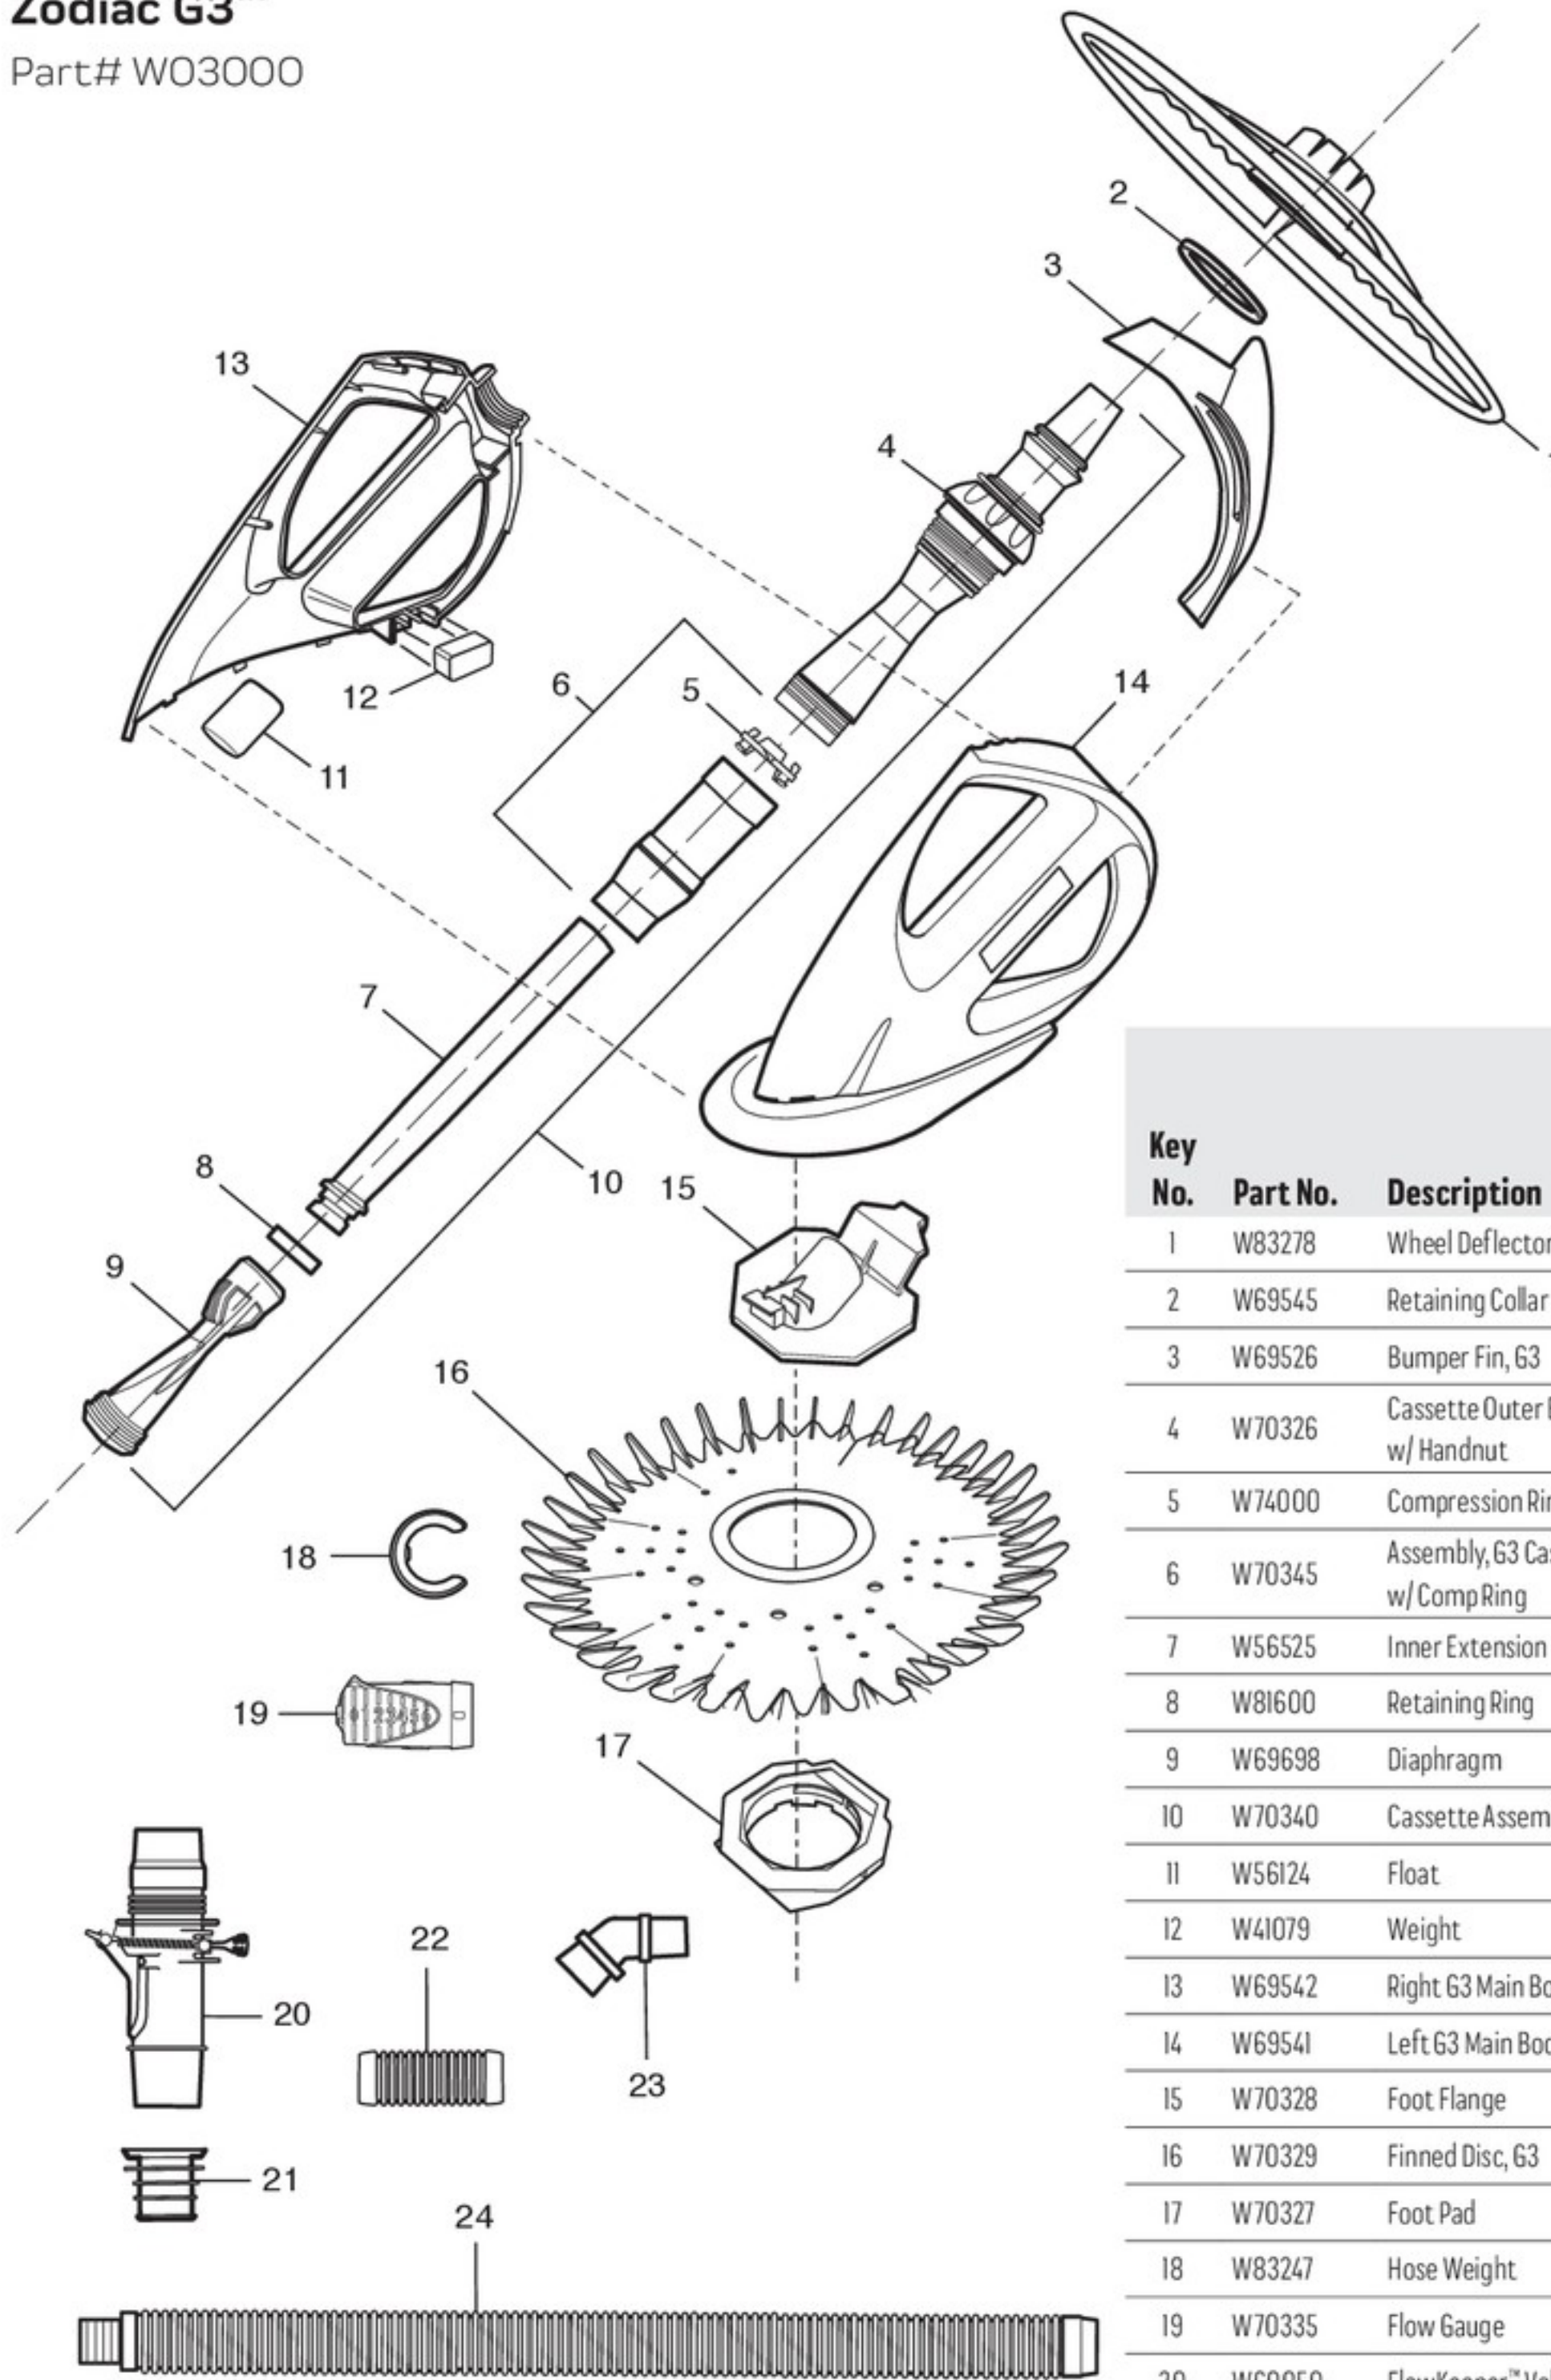

Zodiac G3™

Part# W03000

Key No.	Part No.	Description	Pieces in Model	Pieces per Part No.
1	W83278	Wheel Deflector	1	1
2	W69545	Retaining Collar	1	1
3	W69526	Bumper Fin, G3	1	1
4	W70326	Cassette Outer Extension Pipe w/ Handnut	1	1
5	W74000	Compression Ring	1	1
6	W70345	Assembly, G3 Cassette Chamber w/ Comp Ring	1	KIT
7	W56525	Inner Extension Pipe	1	1
8	W81600	Retaining Ring	1	1
9	W69698	Diaphragm	1	1
10	W70340	Cassette Assembly Complete	1	1
11	W56124	Float	1	1
12	W41079	Weight	1	
13	W69542	Right G3 Main Body	1	1
14	W69541	Left G3 Main Body	1	1
15	W70328	Foot Flange	1	1
16	W70329	Finned Disc, G3	1	1
17	W70327	Foot Pad	1	1
18	W83247	Hose Weight	1	1
19	W70335	Flow Gauge	1	1
20	W60050	FlowKeeper™ Valve	1	1
21	W70263	Valve Cuff	1	1
22	W33160	4 1/2" Connector	1	1
23	W70244	45-Degree Elbow	2	1
24	W83140	Long-Life Hose Kit, 12 x 1 Meter	12	12

Zodiac Ranger®

Part# W01697

Key No.	Part No.	Description	Pieces in Model	Pieces per Part No.
1	W46155	Large 16" Wheel Deflector	1	1
2	W69742	Wheel Adapter	1	1
3	W69729	Cassette Pipe w/ Handnut	1	
4	W74000	Compression Ring	1	1
5	W81741	Diaphragm Chamber	1	1
6	W56525	Inner Extension Pipe	1	1
7	W81600	Diaphragm Retaining Ring	1	1
8	W81710	Above-Ground Cassette Diaphragm	1	1
9	W69728	Cassette Complete	1	
10	W69730	Frame Assembly	1	1
11	W72855	Footpad	1	1
12	W70485	Wahoo Slotted Disc	1	1
13	W60050	FlowKeeper™ Valve	1	1
14	W33205	4 1/2" Connector	1	1
15	W70264	Above-Ground Valve Cuff	1	1
16	W70244	45-Degree Elbow	1	1
17	W38205	Hose, 1 Meter, White	10	1