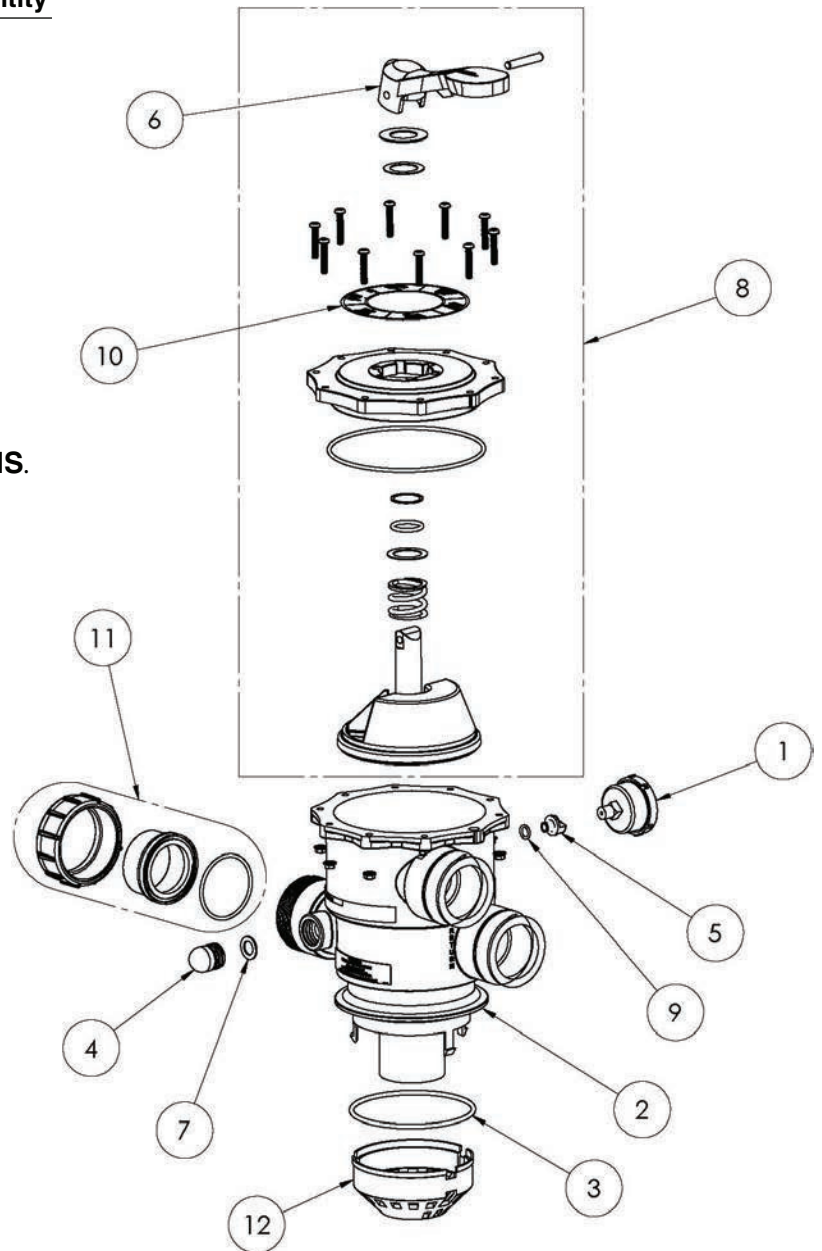

2" Top Mount Valve Replacement Parts

Item	Part Number	Description	Quantity
1	190059	Pressure Gauge	1
2	270210	Valve Body	1
3	272541	Valve Body O-ring	1
4	272556	Sight Glass	1
5	272557	Drain Plug	1
6	272558	Handle	1
7	272567	Sight Glass Gasket	1
8	272568	Valve Top Assembly	1
9	272573	Drain Plug O-ring	1
10	272576	Valve Position Label	1
11	272590	Union Kit	3
12	274402	Diffuser	1

READ AND FOLLOW ALL SAFETY INSTRUCTIONS.

1620 HAWKINS AVE., SANFORD, NC 27330 • (919) 566-8000
10951 WEST LOS ANGELES AVE., MOORPARK, CA 93021 • (805) 553-5000
WWW.PENTAIR.COM

All Pentair trademarks and logos are owned by Pentair or one of its global affiliates. Tagelus® and ClearPro® are registered trademarks of Pentair Water Pool and Spa, Inc. and/or its affiliated companies in the United States and/or other countries. Unless expressly noted, names and brands of third parties that may be used in this document are not used to indicate an affiliation or endorsement between the owners of these names and brands and Pentair Water Pool and Spa, Inc. Those names and brands may be the trademarks or registered trademarks of those third parties. Because we are continuously improving our products and services, Pentair reserves the right to change specifications without prior notice. Pentair is an equal opportunity employer.

© 2019 Pentair Water Pool and Spa, Inc. All rights reserved. This document is subject to change without notice.