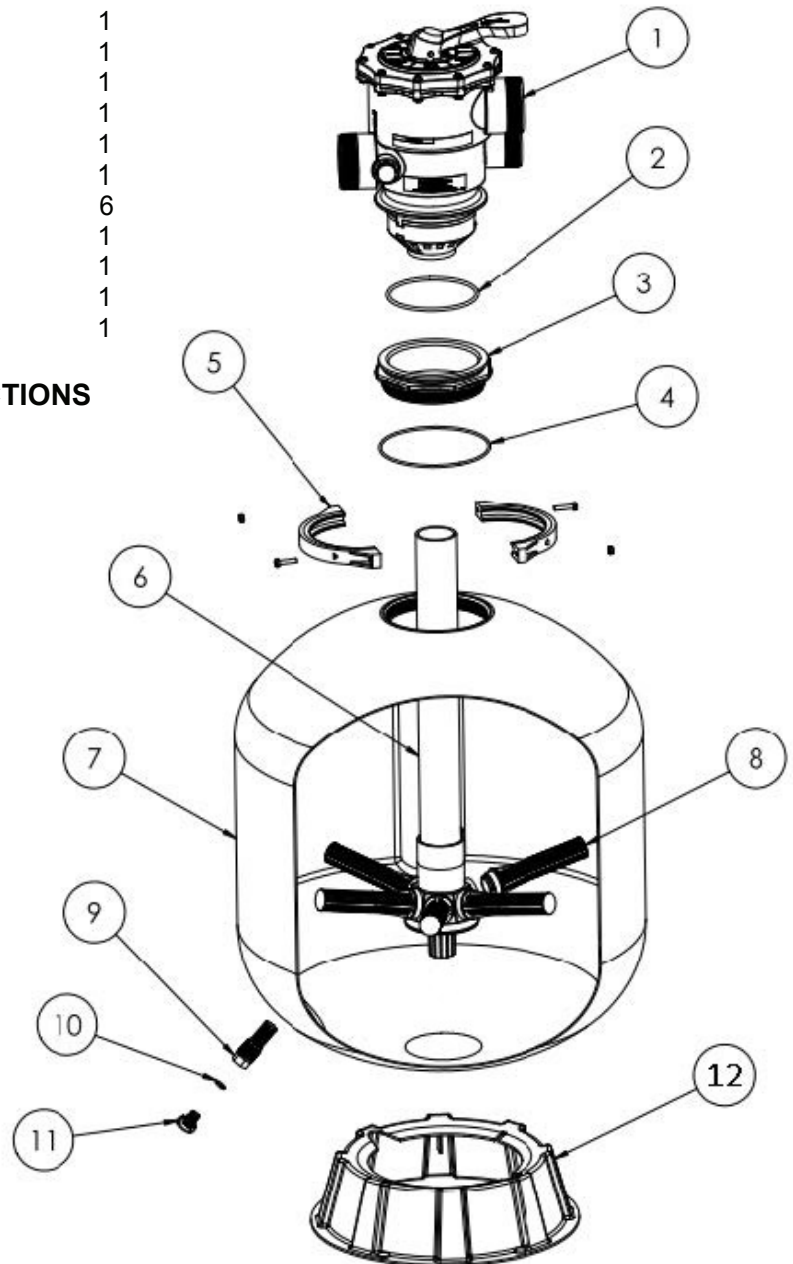

TAGELUS®

TOP MOUNT FILTER

REPLACEMENT PARTS LIST

Filter Replacement Parts (See back of sheet for 2" Top Mount Valve Replacement Parts)

Item	Part Number	Description	Quantity
1	263085	Valve, 2 Inch, Top Mount	1
2	272541	O-Ring, Valve Body	1
3	152520	Adapter, 6" Buttress Thread	1
4	152516	O-ring, Valve Adapter	1
5	152165	Clamp Assembly	1
6	152237	Piping Assembly – TA60-2	1
7	155269	TA60 Tank Assembly w/Foot	1
8	150088	ClearPro® Lateral Assembly	6
9	154698	Drain Spigot ¾" NPT	1
10	192115	O-ring, Drain Plug	1
11	357161	Drain Plug	1
12	154926	Foot, TA60	1

READ AND FOLLOW ALL SAFETY INSTRUCTIONS

2" Top Mount Valve Replacement Parts

Item	Part Number	Description	Quantity
1	190059	Pressure Gauge	1
2	270210	Valve Body	1
3	272541	Valve Body O-ring	1
4	272556	Sight Glass	1
5	272557	Drain Plug	1
6	272558	Handle	1
7	272567	Sight Glass Gasket	1
8	272568	Valve Top Assembly	1
9	272573	Drain Plug O-ring	1
10	272576	Valve Position Label	1
11	272590	Union Kit	3
12	274402	Diffuser	1