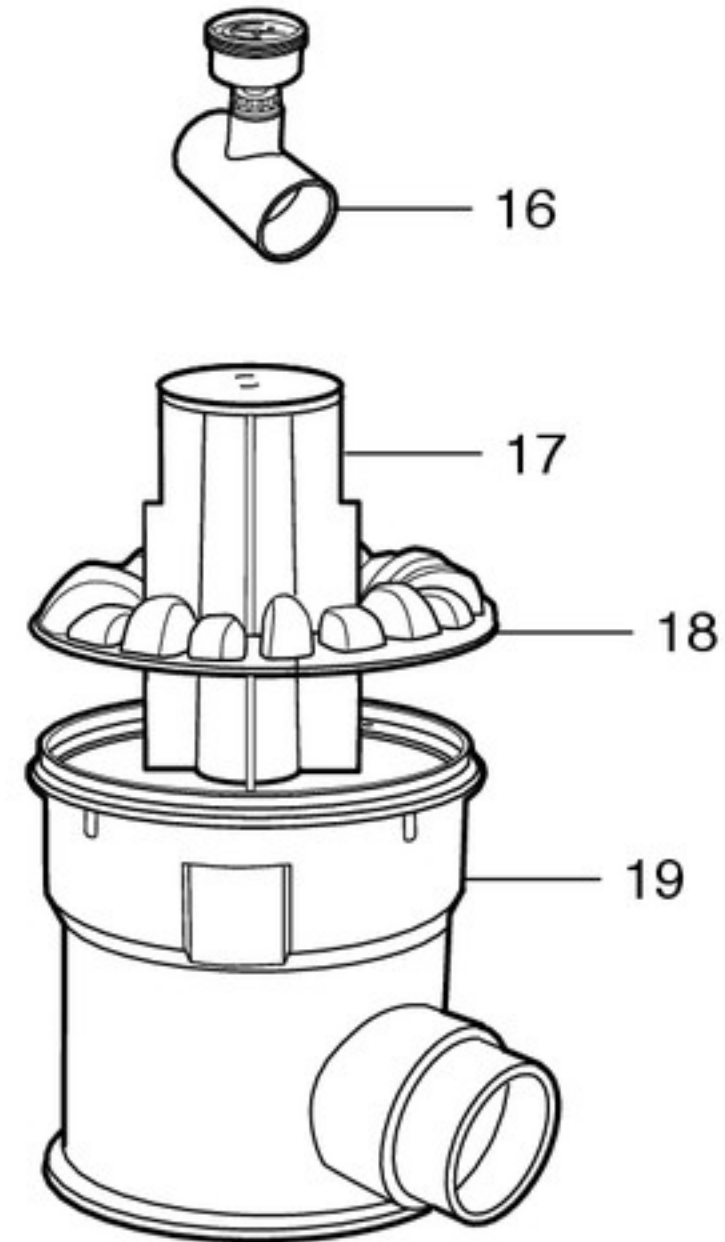

**Leaf-B-Gone™ Concrete Parts**

**Leaf-B-Gone™ Concrete Parts**

Key No.	Part No.	Description	
1	3-3-100	Deck Lid - Tan	
	3-3-101	Deck Lid - White	
2		Height Adjustment Sleeve (Not sold separately)	N/A
3	3-4-300	Molded Clear Inner Lid	
4	1-13-39	Large O-Ring, Leaf-B-Gone for use w/ Clear Inner Lid	
5	3-9-123	Filter Bag Complete w/ Poly Ring	
6		Deck Canister Assembly (Not sold separately)	N/A
7		Sweep Elbow Assembly (Not sold separately)	N/A
8	3-4-400	Molded Venturi Nozzle	
9	3-1-135	Grate Adapter Fitting	
10	1-1-170	Concrete Wall Fitting Grate - Bright White	
	1-1-172	Concrete Wall Fitting Grate - Jet Black	
	1-1-173	Concrete Wall Fitting Grate - Charcoal Gray	
	1-1-174	Concrete Wall Fitting Grate - Pebble Gold	
	1-1-175	Concrete Wall Fitting Grate - Light Gray	
	1-1-176	Concrete Wall Fitting Grate - Tile Blue	
11	3-1-1146	Wall Fitting Assembly (vinyl)	
12	3-4-210	Molded Floor Canister Post - Bright White	
13	3-4-110	Molded Floor Canister Cover with Screws - Bright White	
14	3-1-157	Vinyl Locking Ring (for molded LBG - 16 holes)	
14A	1-12-45	Vinyl Floor Canister Locking Ring Screw	
15	4-1-104	Floor Canister (vinyl)	
16	4-1-500	Leaf-B-Gone Venturi Pressure Gauge Assembly	
	3-4-210	Molded Floor Canister Post - Bright White	
	3-4-220	Molded Floor Canister Post - Charcoal Gray	
	3-4-230	Molded Floor Canister Post - Light Gray	
	3-4-250	Molded Floor Canister Post - Jet Black	
	3-4-260	Molded Floor Canister Post - Pebble Gold	
17	3-4-110	Molded Floor Canister Cover with Screws - Bright White	
	3-4-120	Molded Floor Canister Cover with Screws - Charcoal Gray	
	3-4-130	Molded Floor Canister Cover with Screws - Light Gray	
	3-4-150	Molded Floor Canister Cover with Screws - Jet Black	
	3-4-160	Molded Floor Canister Cover with Screws - Pebble Gold	
	18	3-4-100	Molded Floor Canister, Concrete, No Cover, No Post
N/S	3-1-410	Hydrostatic Replacement Valve	
N/S	4-1-410	Hydrostatic Valve Assembly	
<b>ACCESSORY KITS</b>			
N/S	4-17-100	Pressure Test Kit (water)	
N/S	4-17-101	Winterizing Kit	