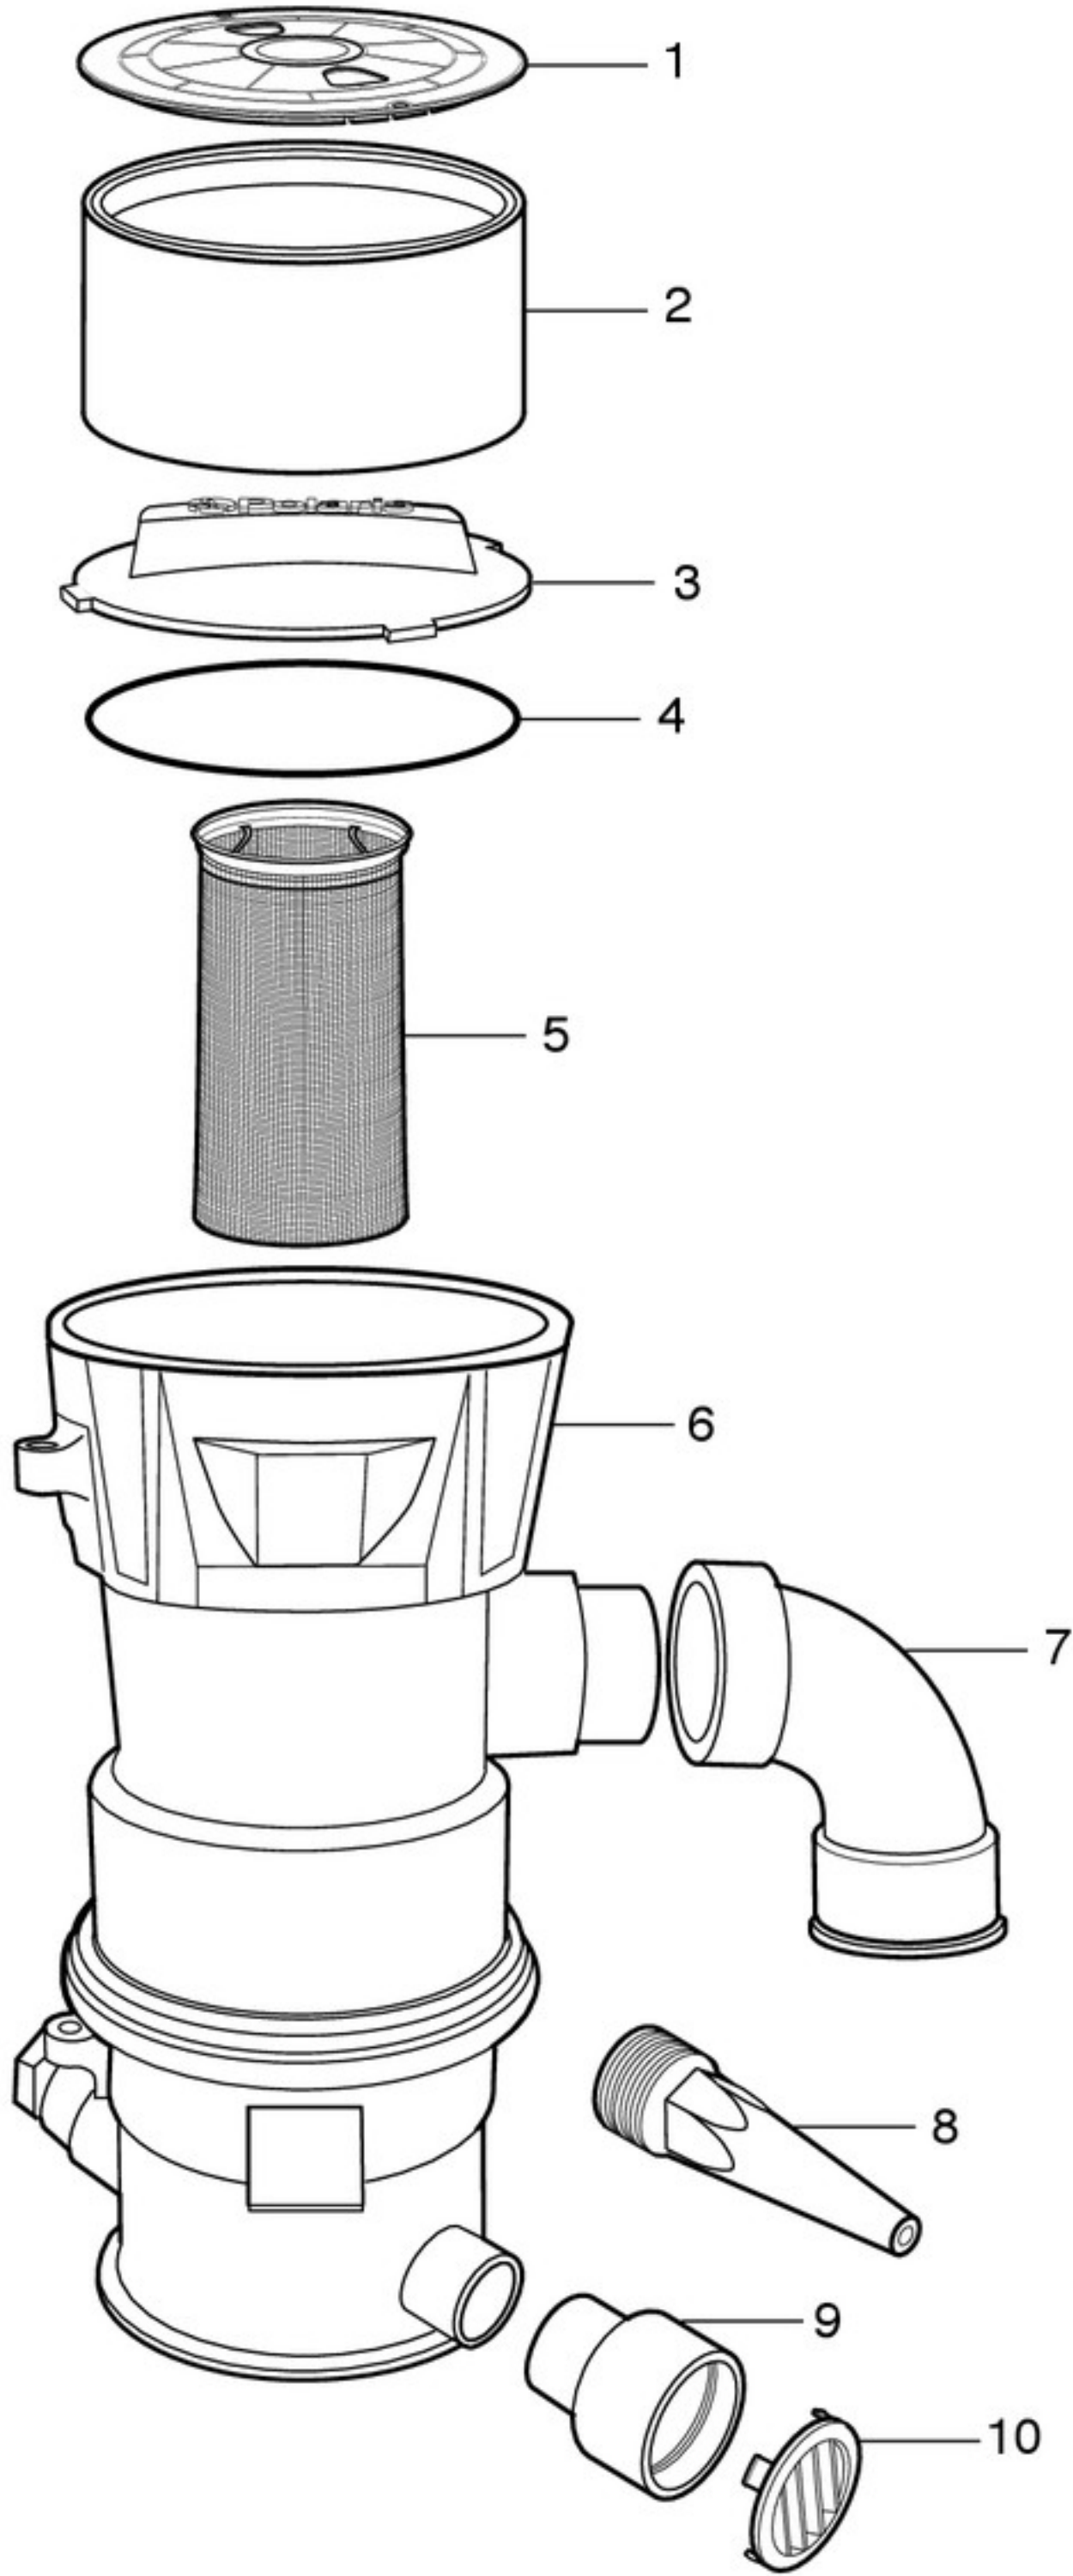

**Leaf-B-Gone™ Concrete Parts**

**Leaf-B-Gone™ Concrete Parts**

Key No.	Part No.	Description	
1	3-3-100	Deck Lid - Tan	
	3-3-101	Deck Lid - White	
2		Height Adjustment Sleeve (Not sold separately)	N/A
3	3-4-300	Molded Clear Inner Lid	
4	1-13-39	Large O-Ring, Leaf-B-Gone for use w/ Clear Inner Lid	
5	3-9-123	Filter Bag Complete w/ Poly Ring	
6		Deck Canister Assembly (Not sold separately)	N/A
7		Sweep Elbow Assembly (Not sold separately)	N/A
8	3-4-400	Molded Venturi Nozzle	
9	3-1-135	Grate Adapter Fitting	
10	1-1-170	Concrete Wall Fitting Grate - Bright White	
	1-1-172	Concrete Wall Fitting Grate - Jet Black	
	1-1-173	Concrete Wall Fitting Grate - Charcoal Gray	
	1-1-174	Concrete Wall Fitting Grate - Pebble Gold	
	1-1-175	Concrete Wall Fitting Grate - Light Gray	
	1-1-176	Concrete Wall Fitting Grate - Tile Blue	
11	3-1-1146	Wall Fitting Assembly (vinyl)	
12	3-4-210	Molded Floor Canister Post - Bright White	
13	3-4-110	Molded Floor Canister Cover with Screws - Bright White	
14	3-1-157	Vinyl Locking Ring (for molded LBG - 16 holes)	
14A	1-12-45	Vinyl Floor Canister Locking Ring Screw	
15	4-1-104	Floor Canister (vinyl)	
16	4-1-500	Leaf-B-Gone Venturi Pressure Gauge Assembly	
	3-4-210	Molded Floor Canister Post - Bright White	
	3-4-220	Molded Floor Canister Post - Charcoal Gray	
	3-4-230	Molded Floor Canister Post - Light Gray	
	3-4-250	Molded Floor Canister Post - Jet Black	
	3-4-260	Molded Floor Canister Post - Pebble Gold	
17	3-4-110	Molded Floor Canister Cover with Screws - Bright White	
	3-4-120	Molded Floor Canister Cover with Screws - Charcoal Gray	
	3-4-130	Molded Floor Canister Cover with Screws - Light Gray	
	3-4-150	Molded Floor Canister Cover with Screws - Jet Black	
	3-4-160	Molded Floor Canister Cover with Screws - Pebble Gold	
	18	3-4-100	Molded Floor Canister, Concrete, No Cover, No Post
N/S	3-1-410	Hydrostatic Replacement Valve	
N/S	4-1-410	Hydrostatic Valve Assembly	
<b>ACCESSORY KITS</b>			
N/S	4-17-100	Pressure Test Kit (water)	
N/S	4-17-101	Winterizing Kit	