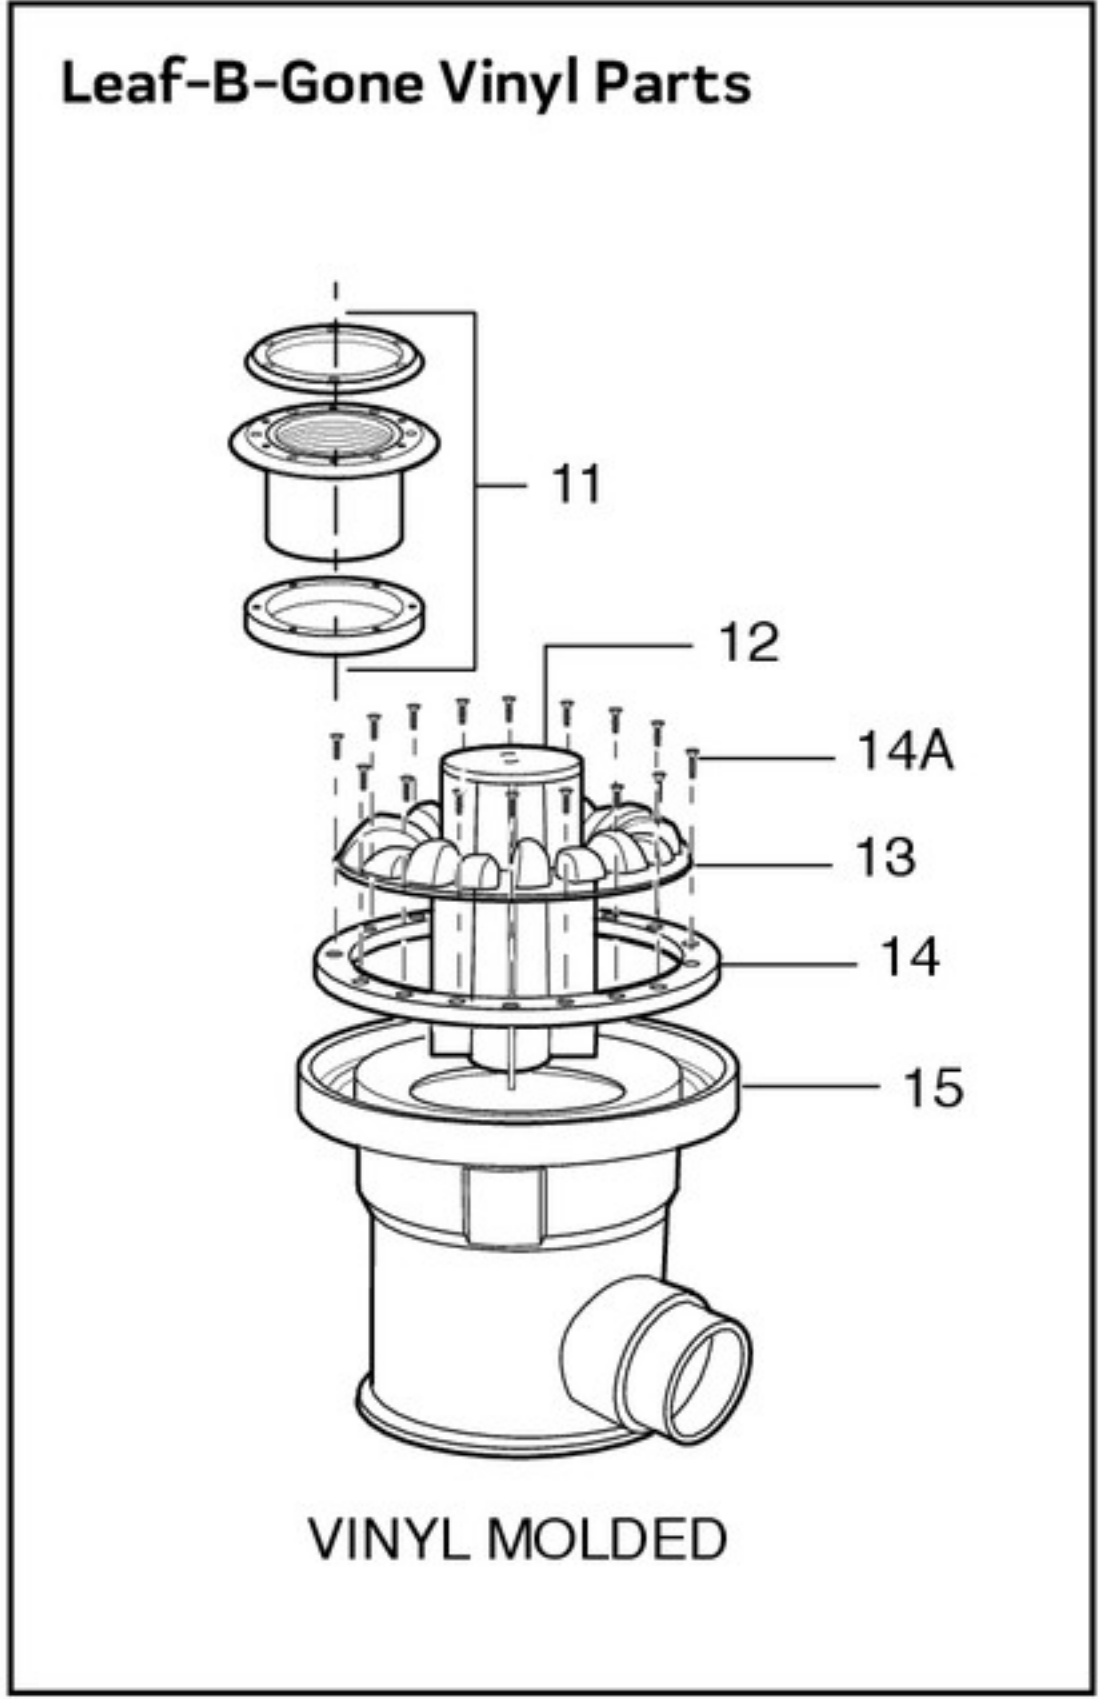

**Leaf-B-Gone™ Concrete Parts**

**Leaf-B-Gone™ Concrete Parts**

Key No.	Part No.	Description	
1	3-3-100	Deck Lid - Tan	
	3-3-101	Deck Lid - White	
2		Height Adjustment Sleeve (Not sold separately)	N/A
3	3-4-300	Molded Clear Inner Lid	
4	1-13-39	Large O-Ring, Leaf-B-Gone for use w/ Clear Inner Lid	
5	3-9-123	Filter Bag Complete w/ Poly Ring	
6		Deck Canister Assembly (Not sold separately)	N/A
7		Sweep Elbow Assembly (Not sold separately)	N/A
8	3-4-400	Molded Venturi Nozzle	
9	3-1-135	Grate Adapter Fitting	
10	1-1-170	Concrete Wall Fitting Grate - Bright White	
	1-1-172	Concrete Wall Fitting Grate - Jet Black	
	1-1-173	Concrete Wall Fitting Grate - Charcoal Gray	
	1-1-174	Concrete Wall Fitting Grate - Pebble Gold	
	1-1-175	Concrete Wall Fitting Grate - Light Gray	
	1-1-176	Concrete Wall Fitting Grate - Tile Blue	
11	3-1-1146	Wall Fitting Assembly (vinyl)	
12	3-4-210	Molded Floor Canister Post - Bright White	
13	3-4-110	Molded Floor Canister Cover with Screws - Bright White	
14	3-1-157	Vinyl Locking Ring (for molded LBG - 16 holes)	
14A	1-12-45	Vinyl Floor Canister Locking Ring Screw	
15	4-1-104	Floor Canister (vinyl)	
16	4-1-500	Leaf-B-Gone Venturi Pressure Gauge Assembly	
	3-4-210	Molded Floor Canister Post - Bright White	
	3-4-220	Molded Floor Canister Post - Charcoal Gray	
	3-4-230	Molded Floor Canister Post - Light Gray	
	3-4-250	Molded Floor Canister Post - Jet Black	
	3-4-260	Molded Floor Canister Post - Pebble Gold	
17	3-4-110	Molded Floor Canister Cover with Screws - Bright White	
	3-4-120	Molded Floor Canister Cover with Screws - Charcoal Gray	
	3-4-130	Molded Floor Canister Cover with Screws - Light Gray	
	3-4-150	Molded Floor Canister Cover with Screws - Jet Black	
	3-4-160	Molded Floor Canister Cover with Screws - Pebble Gold	
	18	3-4-100	Molded Floor Canister, Concrete, No Cover, No Post
N/S	3-1-410	Hydrostatic Replacement Valve	
N/S	4-1-410	Hydrostatic Valve Assembly	
<b>ACCESSORY KITS</b>			
N/S	4-17-100	Pressure Test Kit (water)	
N/S	4-17-101	Winterizing Kit	