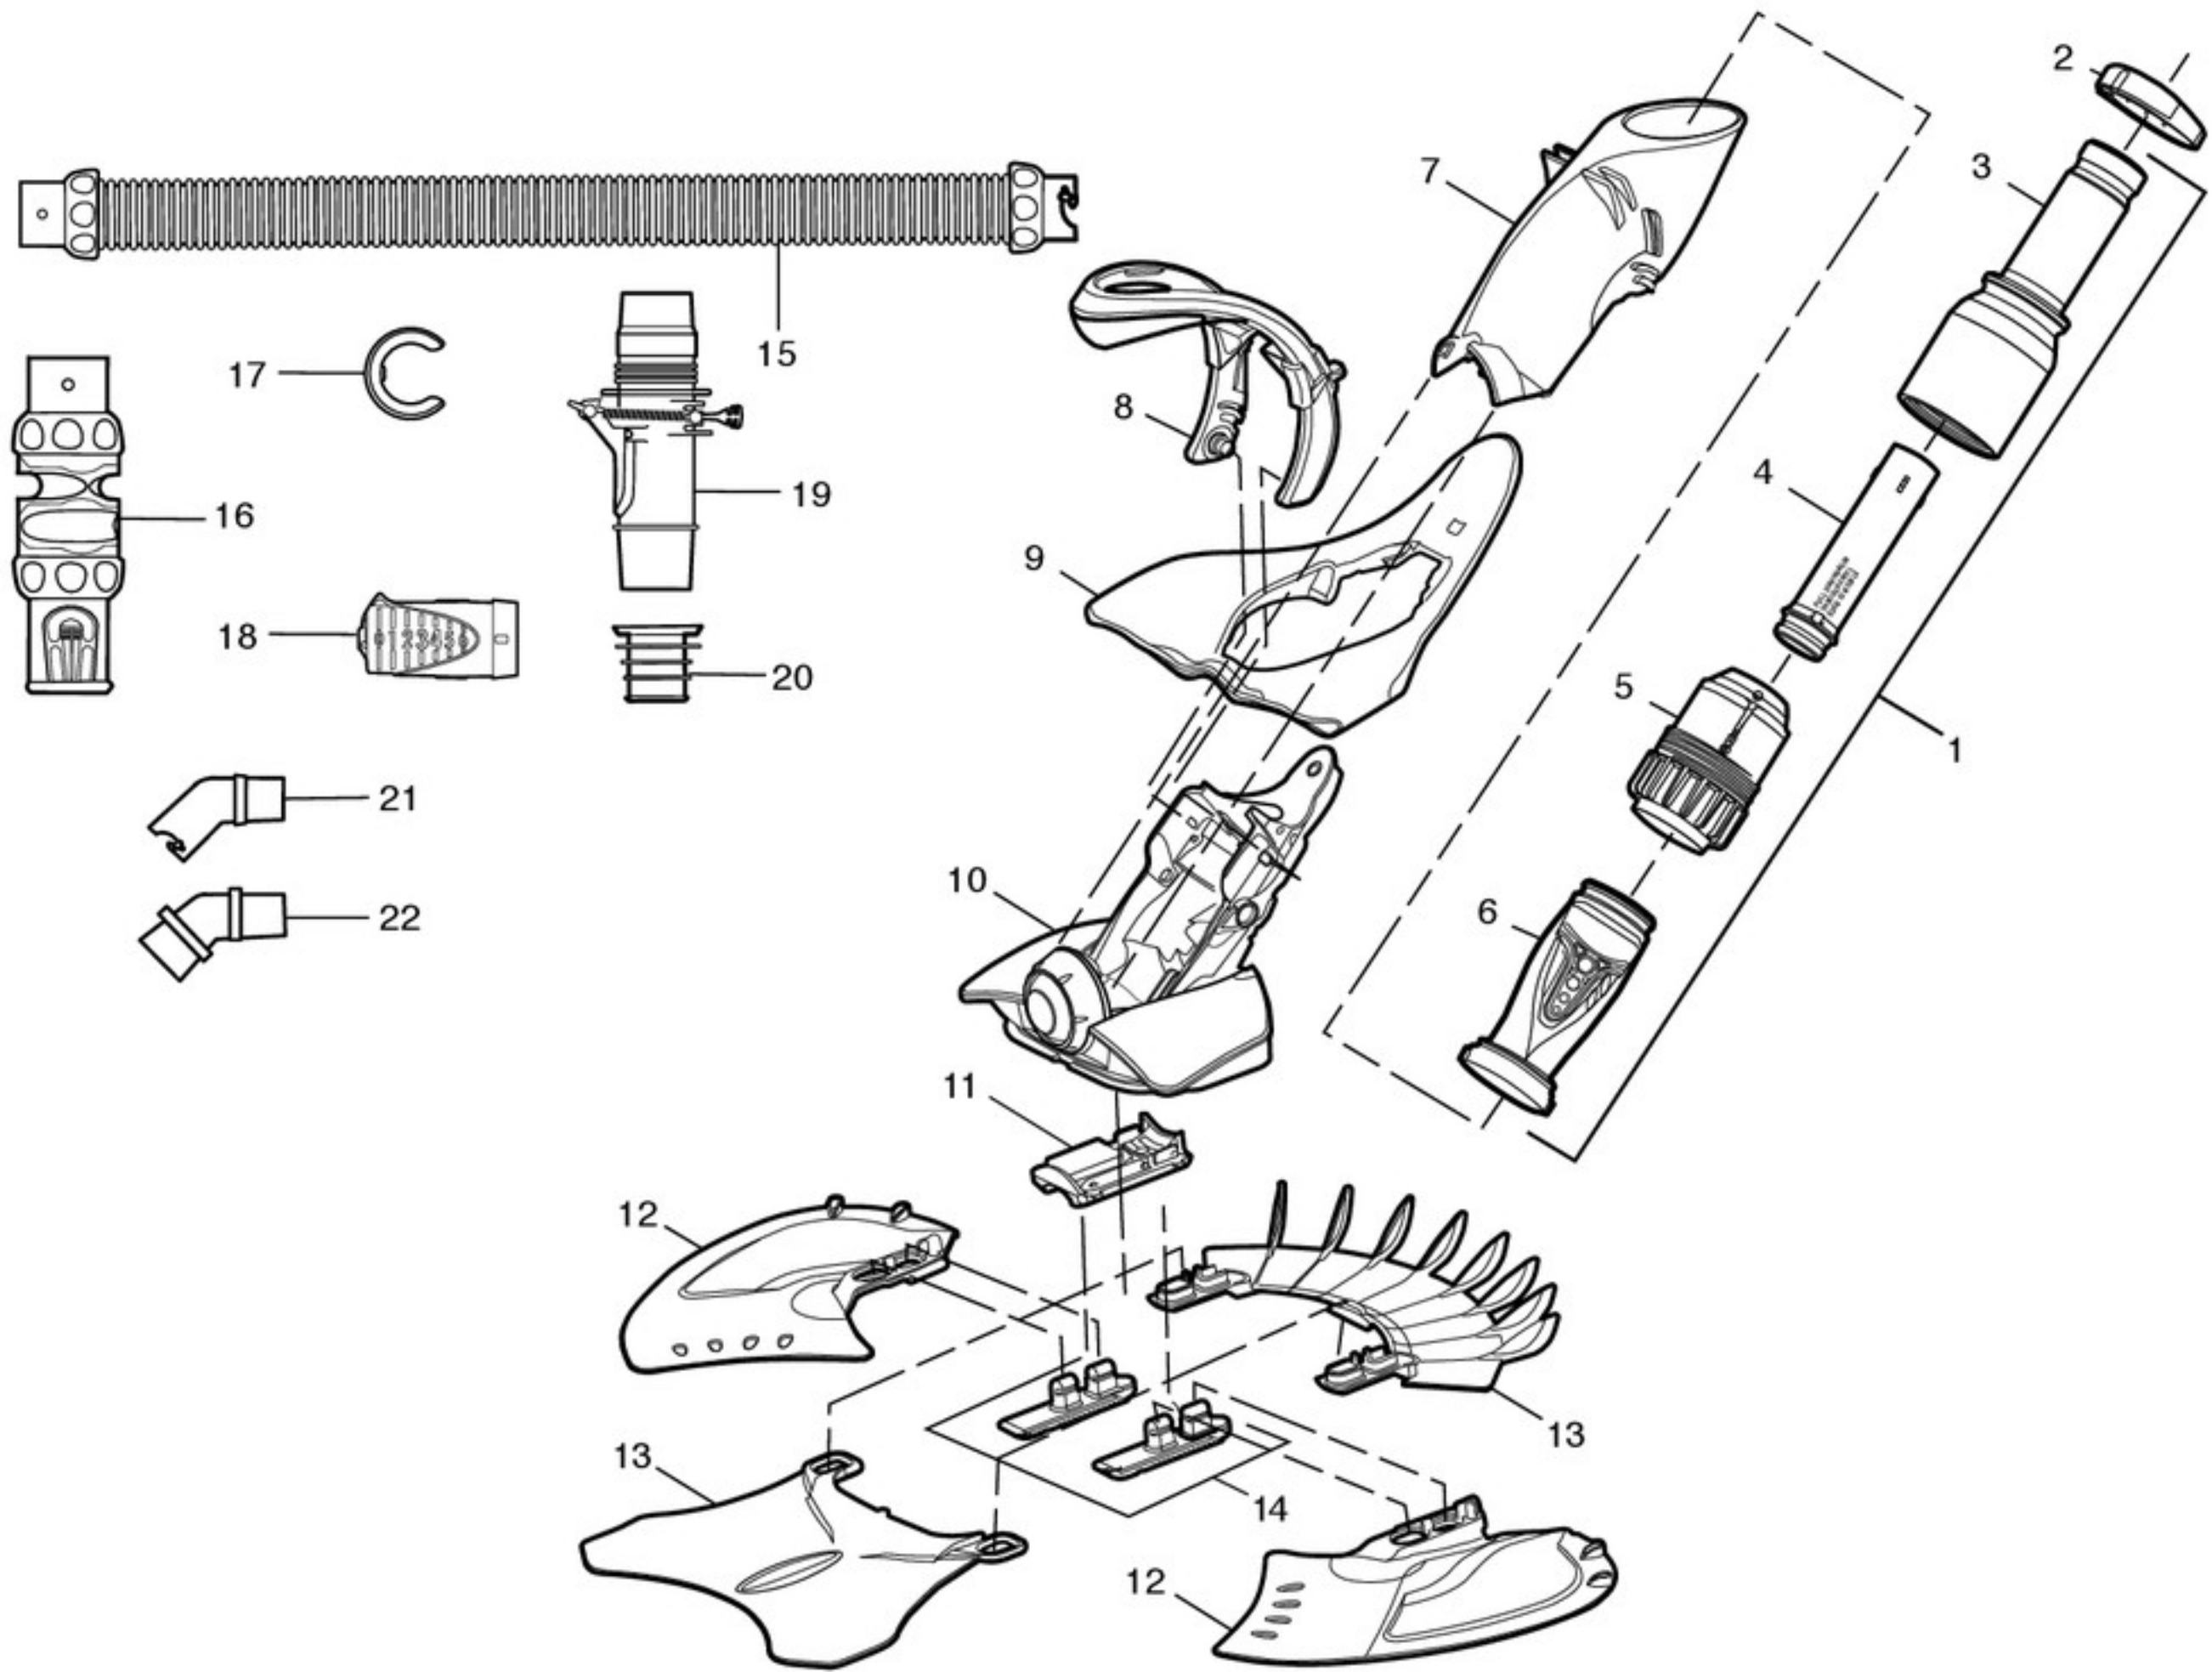

**Zodiac G2™ (Discontinued)**

Part# W70472

Key No.	Part No.	Description	Pieces in Model	Pieces per Part No.
1	W83278	Wheel Deflector - 12"	1	1
2	W70460	Outer Extension Pipe	1	1
3	W56525	Inner Extension Pipe	1	1
4	W81600	Diaphragm Retaining Ring	1	1
5	W81701	Diaphragm	1	1
6	W70476	Weight/Float Assembly	1	1
7	W74000	Compression Ring	1	1
8	W70479	Inner Body	1	1
9	W70327	Foot Pad	1	1
10	W70464	Finned Disc	1	1
11	W70335	Flow Gauge	1	1
12	W33160	4 1/2" Connector	1	1
13	W60050	FlowKeeper™ Valve	1	1
14	W70263	In-Ground Valve Cuff	1	1
15	W70244	45-Degree Elbow	2	1
16	W20460	Hose, 1 Meter	12	12
17	W83247	Hose Weight (US/Mexico)	2	1
	W83247	Hose Weight (Canada)	1	1

**Zodiac X7 Quattro® (Discontinued)**

Part# X7

Key No.	Part No.	Description	Pieces in Model	Pieces per Part No.
1	X77000	Engine Assembly Complete	1	1
2	X77044	Thrust Washer	1	
3	X77027	Outer Extension Pipe	1	
4	X77028	Inner Extension Pipe	1	
5	X77054	Cup Assembly	1	
6	X73010	Dura Life™ Diaphragm (US/Mex)	1	1
7	X77010	Main Body Cover	1	
8	X77011	Float Arm/Handle w/ Locks	1	KIT
9	X77014	X7 Wing	1	
10	X77053	Lower Body Assembly	1	
11	X77042	Flow Separator	1	
12	X77022	Disc Assembly Lt/Rt	1	
13	X77024	Disc Assembly Ft/Rr	1	
14	X77021	Foot Pad	2	

Key No.	Part No.	Description	Pieces in Model	Pieces per Part No.
15	X38210	Twist-Lock Hose - 12 x 1 Meter, Superseded by R0527800	12	
16	X77039	Flex-Connector	1	
17	R0542600	Hose Float	1	1
18	W70335	Flow Gauge	1	1
19	W60050	FlowKeeper™ Valve	1	1
20	W70263	In-Ground Valve Cuff	1	1
21	R0532400	Twist-Lock Elbow	1	1
22	W70244	45-Degree Elbow	1	1
<b>ACCESSORIES</b>				
N/S	8-6051	Deflector Ring 12"	1	
N/S	R0533300	Leaf Catcher Hose Adapter	1	1