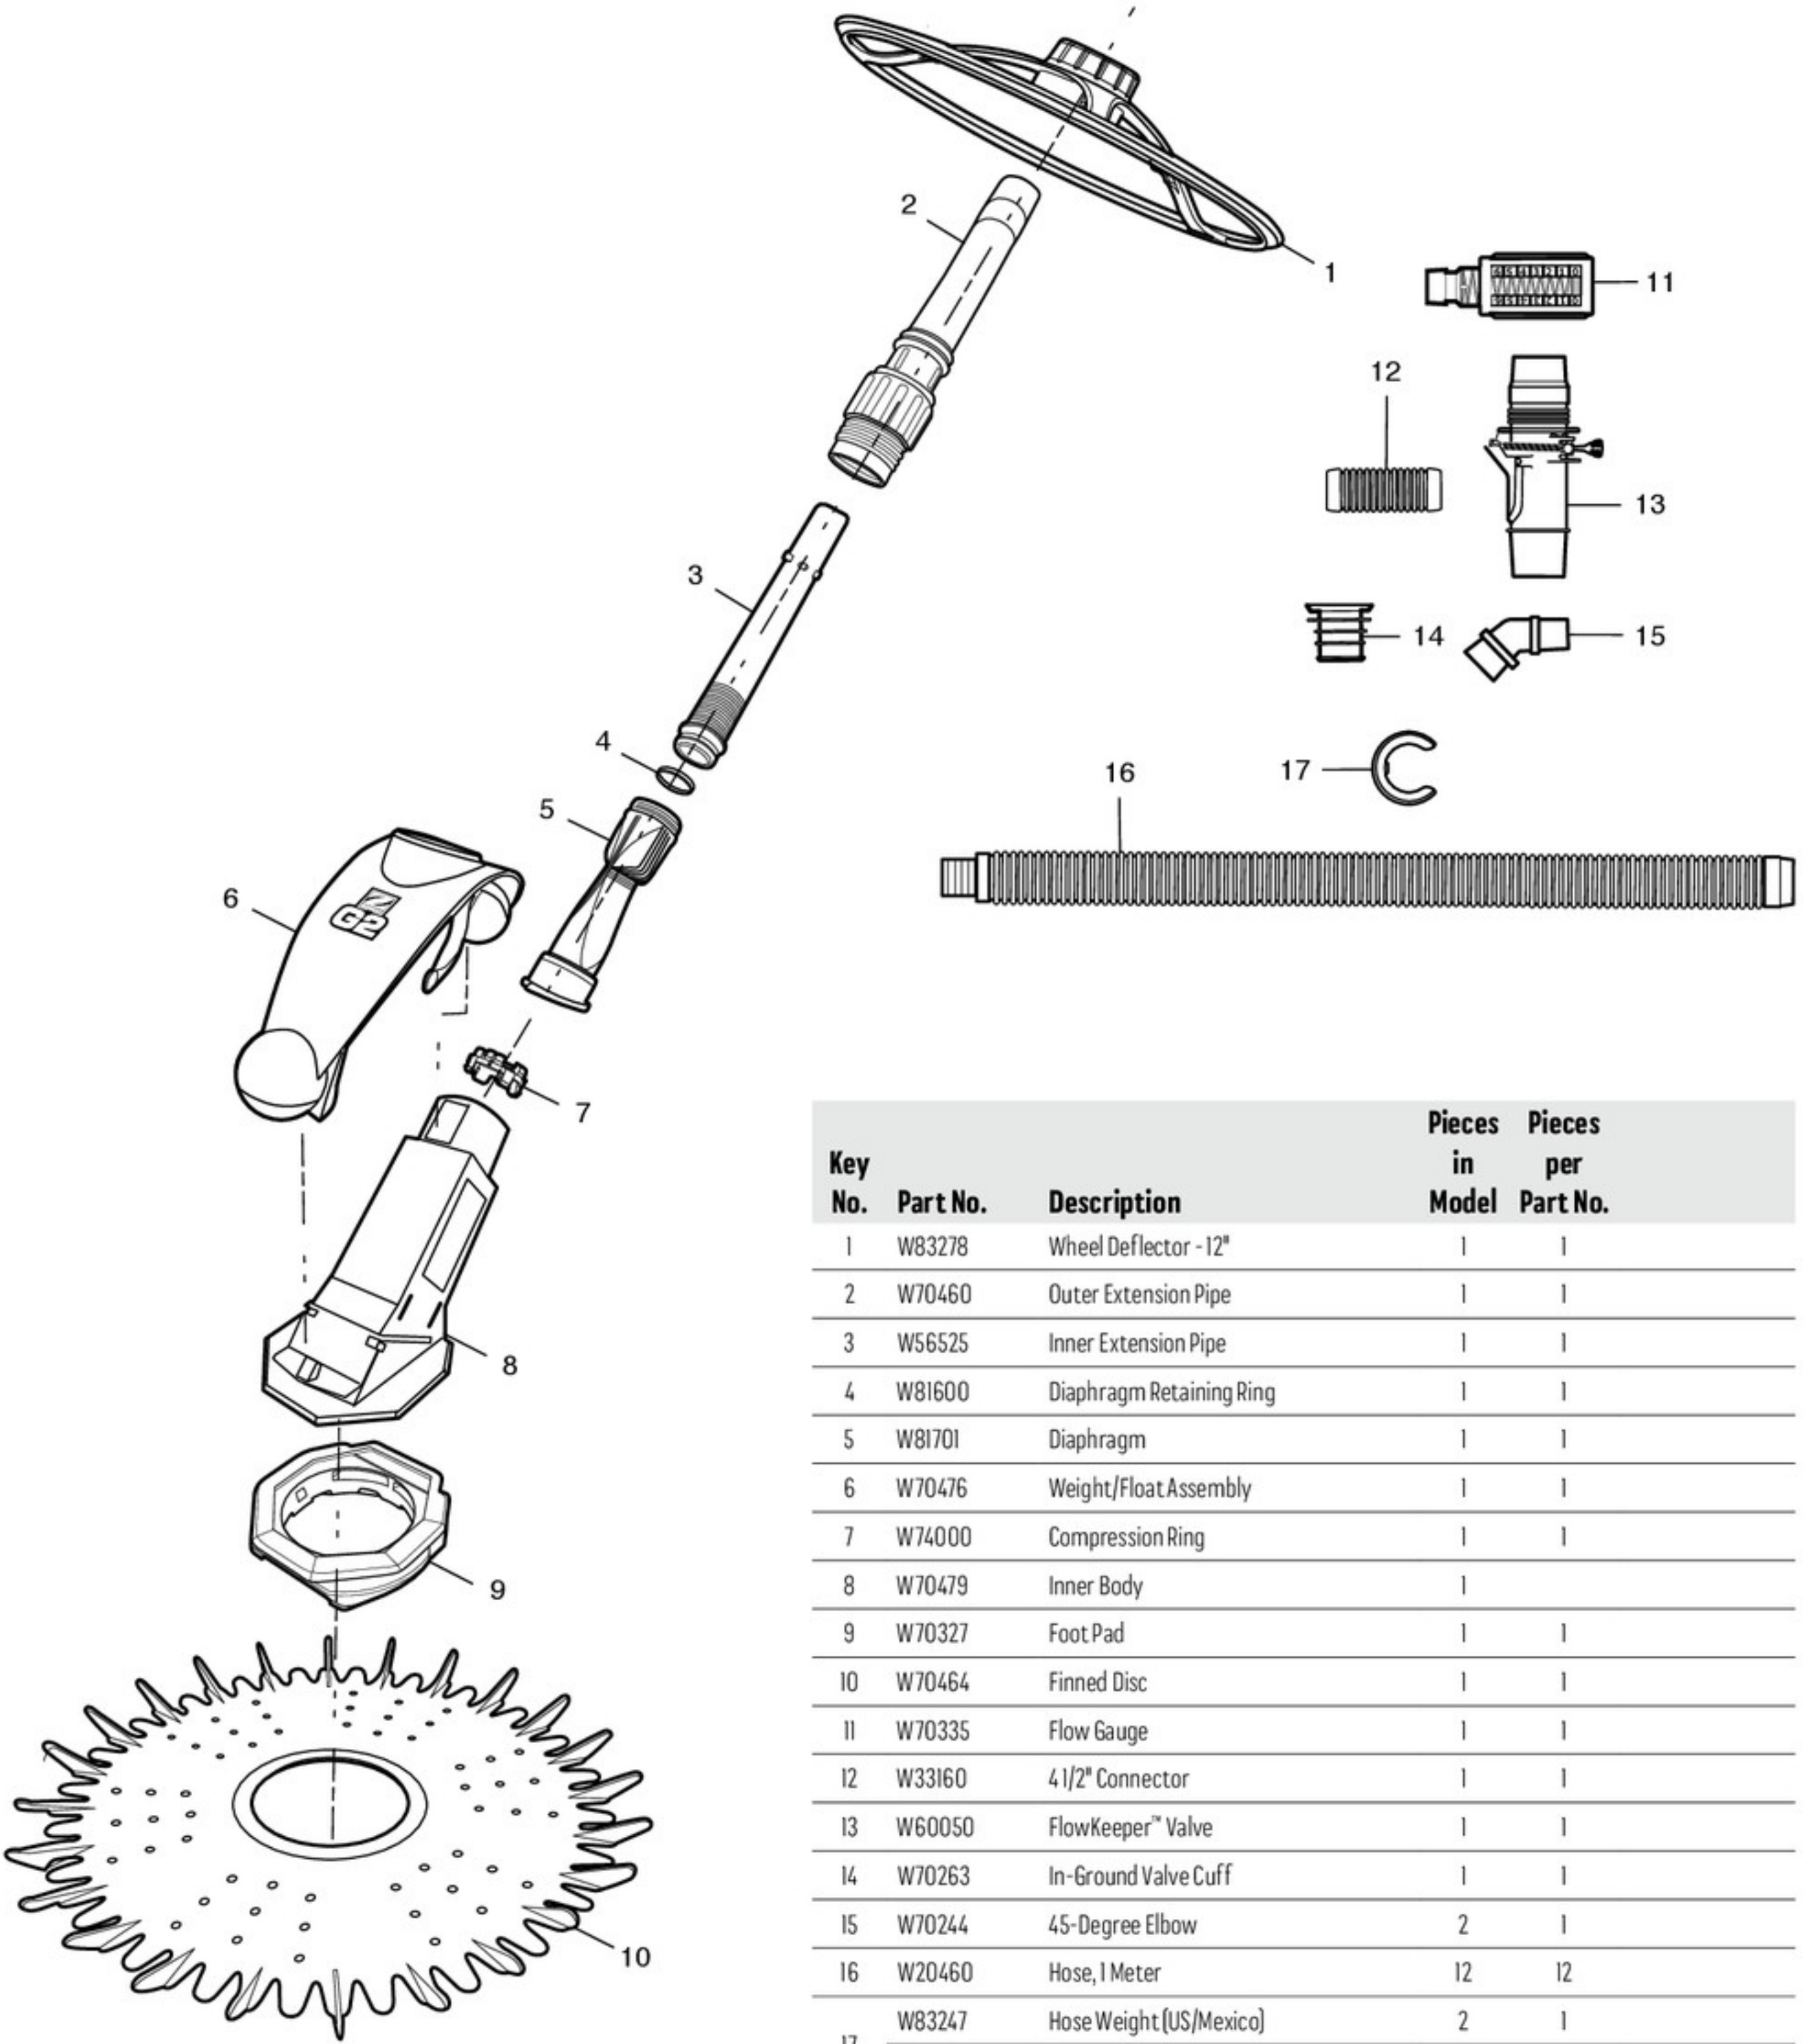

**Zodiac G2™ (Discontinued)**

Part# W70472

Key No.	Part No.	Description	Pieces in Model	Pieces per Part No.
1	W83278	Wheel Deflector - 12"	1	1
2	W70460	Outer Extension Pipe	1	1
3	W56525	Inner Extension Pipe	1	1
4	W81600	Diaphragm Retaining Ring	1	1
5	W81701	Diaphragm	1	1
6	W70476	Weight/Float Assembly	1	1
7	W74000	Compression Ring	1	1
8	W70479	Inner Body	1	1
9	W70327	Foot Pad	1	1
10	W70464	Finned Disc	1	1
11	W70335	Flow Gauge	1	1
12	W33160	4 1/2" Connector	1	1
13	W60050	FlowKeeper™ Valve	1	1
14	W70263	In-Ground Valve Cuff	1	1
15	W70244	45-Degree Elbow	2	1
16	W20460	Hose, 1 Meter	12	12
17	W83247	Hose Weight (US/Mexico)	2	1
	W83247	Hose Weight (Canada)	1	1

**Zodiac X7 Quattro® (Discontinued)**

Part# X7

Key No.	Part No.	Description	Pieces in Model	Pieces per Part No.
1	X77000	Engine Assembly Complete	1	1
2	X77044	Thrust Washer	1	
3	X77027	Outer Extension Pipe	1	
4	X77028	Inner Extension Pipe	1	
5	X77054	Cup Assembly	1	
6	X73010	Dura Life™ Diaphragm (US/Mex)	1	1
7	X77010	Main Body Cover	1	
8	X77011	Float Arm/Handle w/ Locks	1	KIT
9	X77014	X7 Wing	1	
10	X77053	Lower Body Assembly	1	
11	X77042	Flow Separator	1	
12	X77022	Disc Assembly Lt/Rt	1	
13	X77024	Disc Assembly Ft/Rr	1	
14	X77021	Foot Pad	2	

Key No.	Part No.	Description	Pieces in Model	Pieces per Part No.
15	X38210	Twist-Lock Hose - 12 x 1 Meter, Superseded by R0527800	12	
16	X77039	Flex-Connector	1	
17	R0542600	Hose Float	1	1
18	W70335	Flow Gauge	1	1
19	W60050	FlowKeeper™ Valve	1	1
20	W70263	In-Ground Valve Cuff	1	1
21	R0532400	Twist-Lock Elbow	1	1
22	W70244	45-Degree Elbow	1	1
<b>ACCESSORIES</b>				
N/S	8-6051	Deflector Ring 12"	1	
N/S	R0533300	Leaf Catcher Hose Adapter	1	1