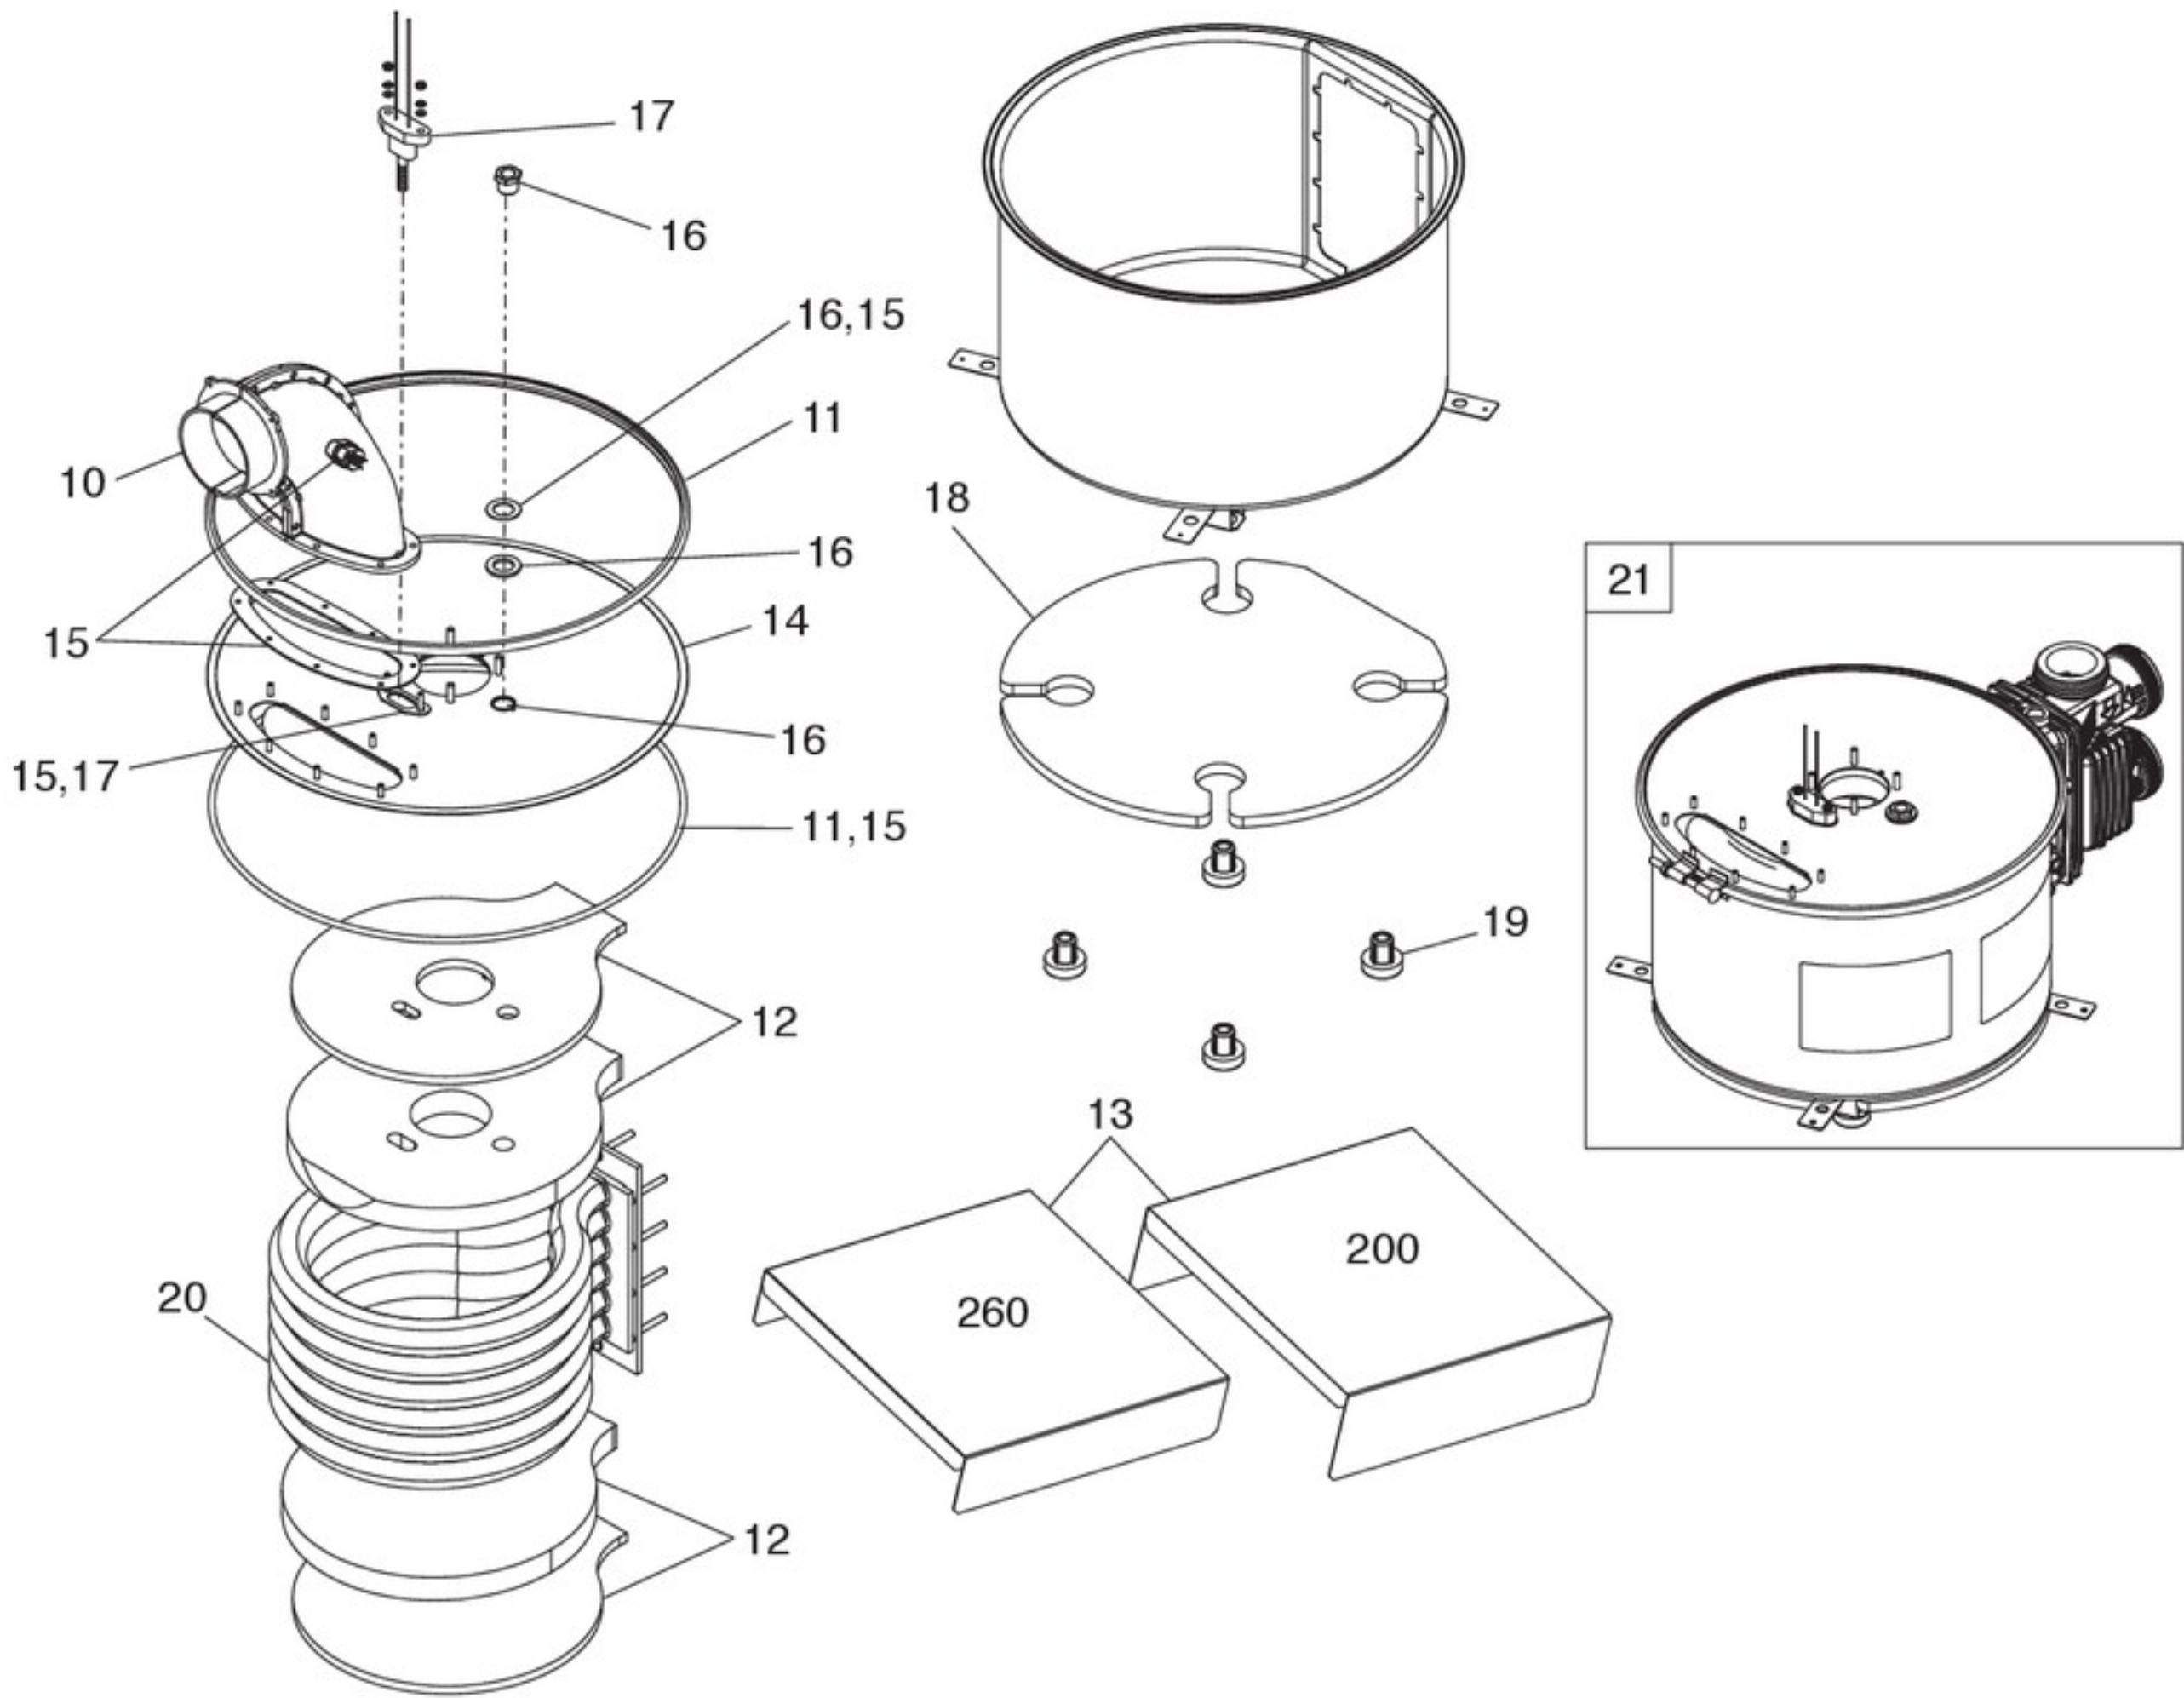

JXi™ Heater (Mfg. 2014–Present)

Key No.	Part No.	Description	Model No.
10	R0590200	Exhaust Elbow Assembly	200,260,400
11	R0590400	Band Clamp Replacement Kit	200,260,400
12	R0590500	Refractory Replacement Kit, Internal	200,260,400
13	R0590700	Combustion Chamber Shelf Kit	200,260
14	R0590800	Combustion Chamber Lid (Gaskets and O-Rings)	200,260,400
15	R0590900	Gasket Kit	200,260,400
16	R0305400	Sight Glass Kit	200,260,400
17	R0457502	Igniter Kit	200,260,400
18	R0591000	Refractory Replacement Kit, External	200,260,400
19	R0593200	Isolator Kit	200,260,400
20	R0589405	Heat Exchanger Tube Replacement (400k)	400
	R0589403	Heat Exchanger Tube Replacement (260k)	260
	R0589402	Heat Exchanger Tube Replacement (200k)	200
	R0746905	Heat Exchanger CuNi Tube Replacement (400k)	400NN, 400PN
21	R0805805	Heat Exchanger and Header Assembly* (Excludes Burner)	400
	R0805803	Heat Exchanger and Header Assembly* (Excludes Burner)	260