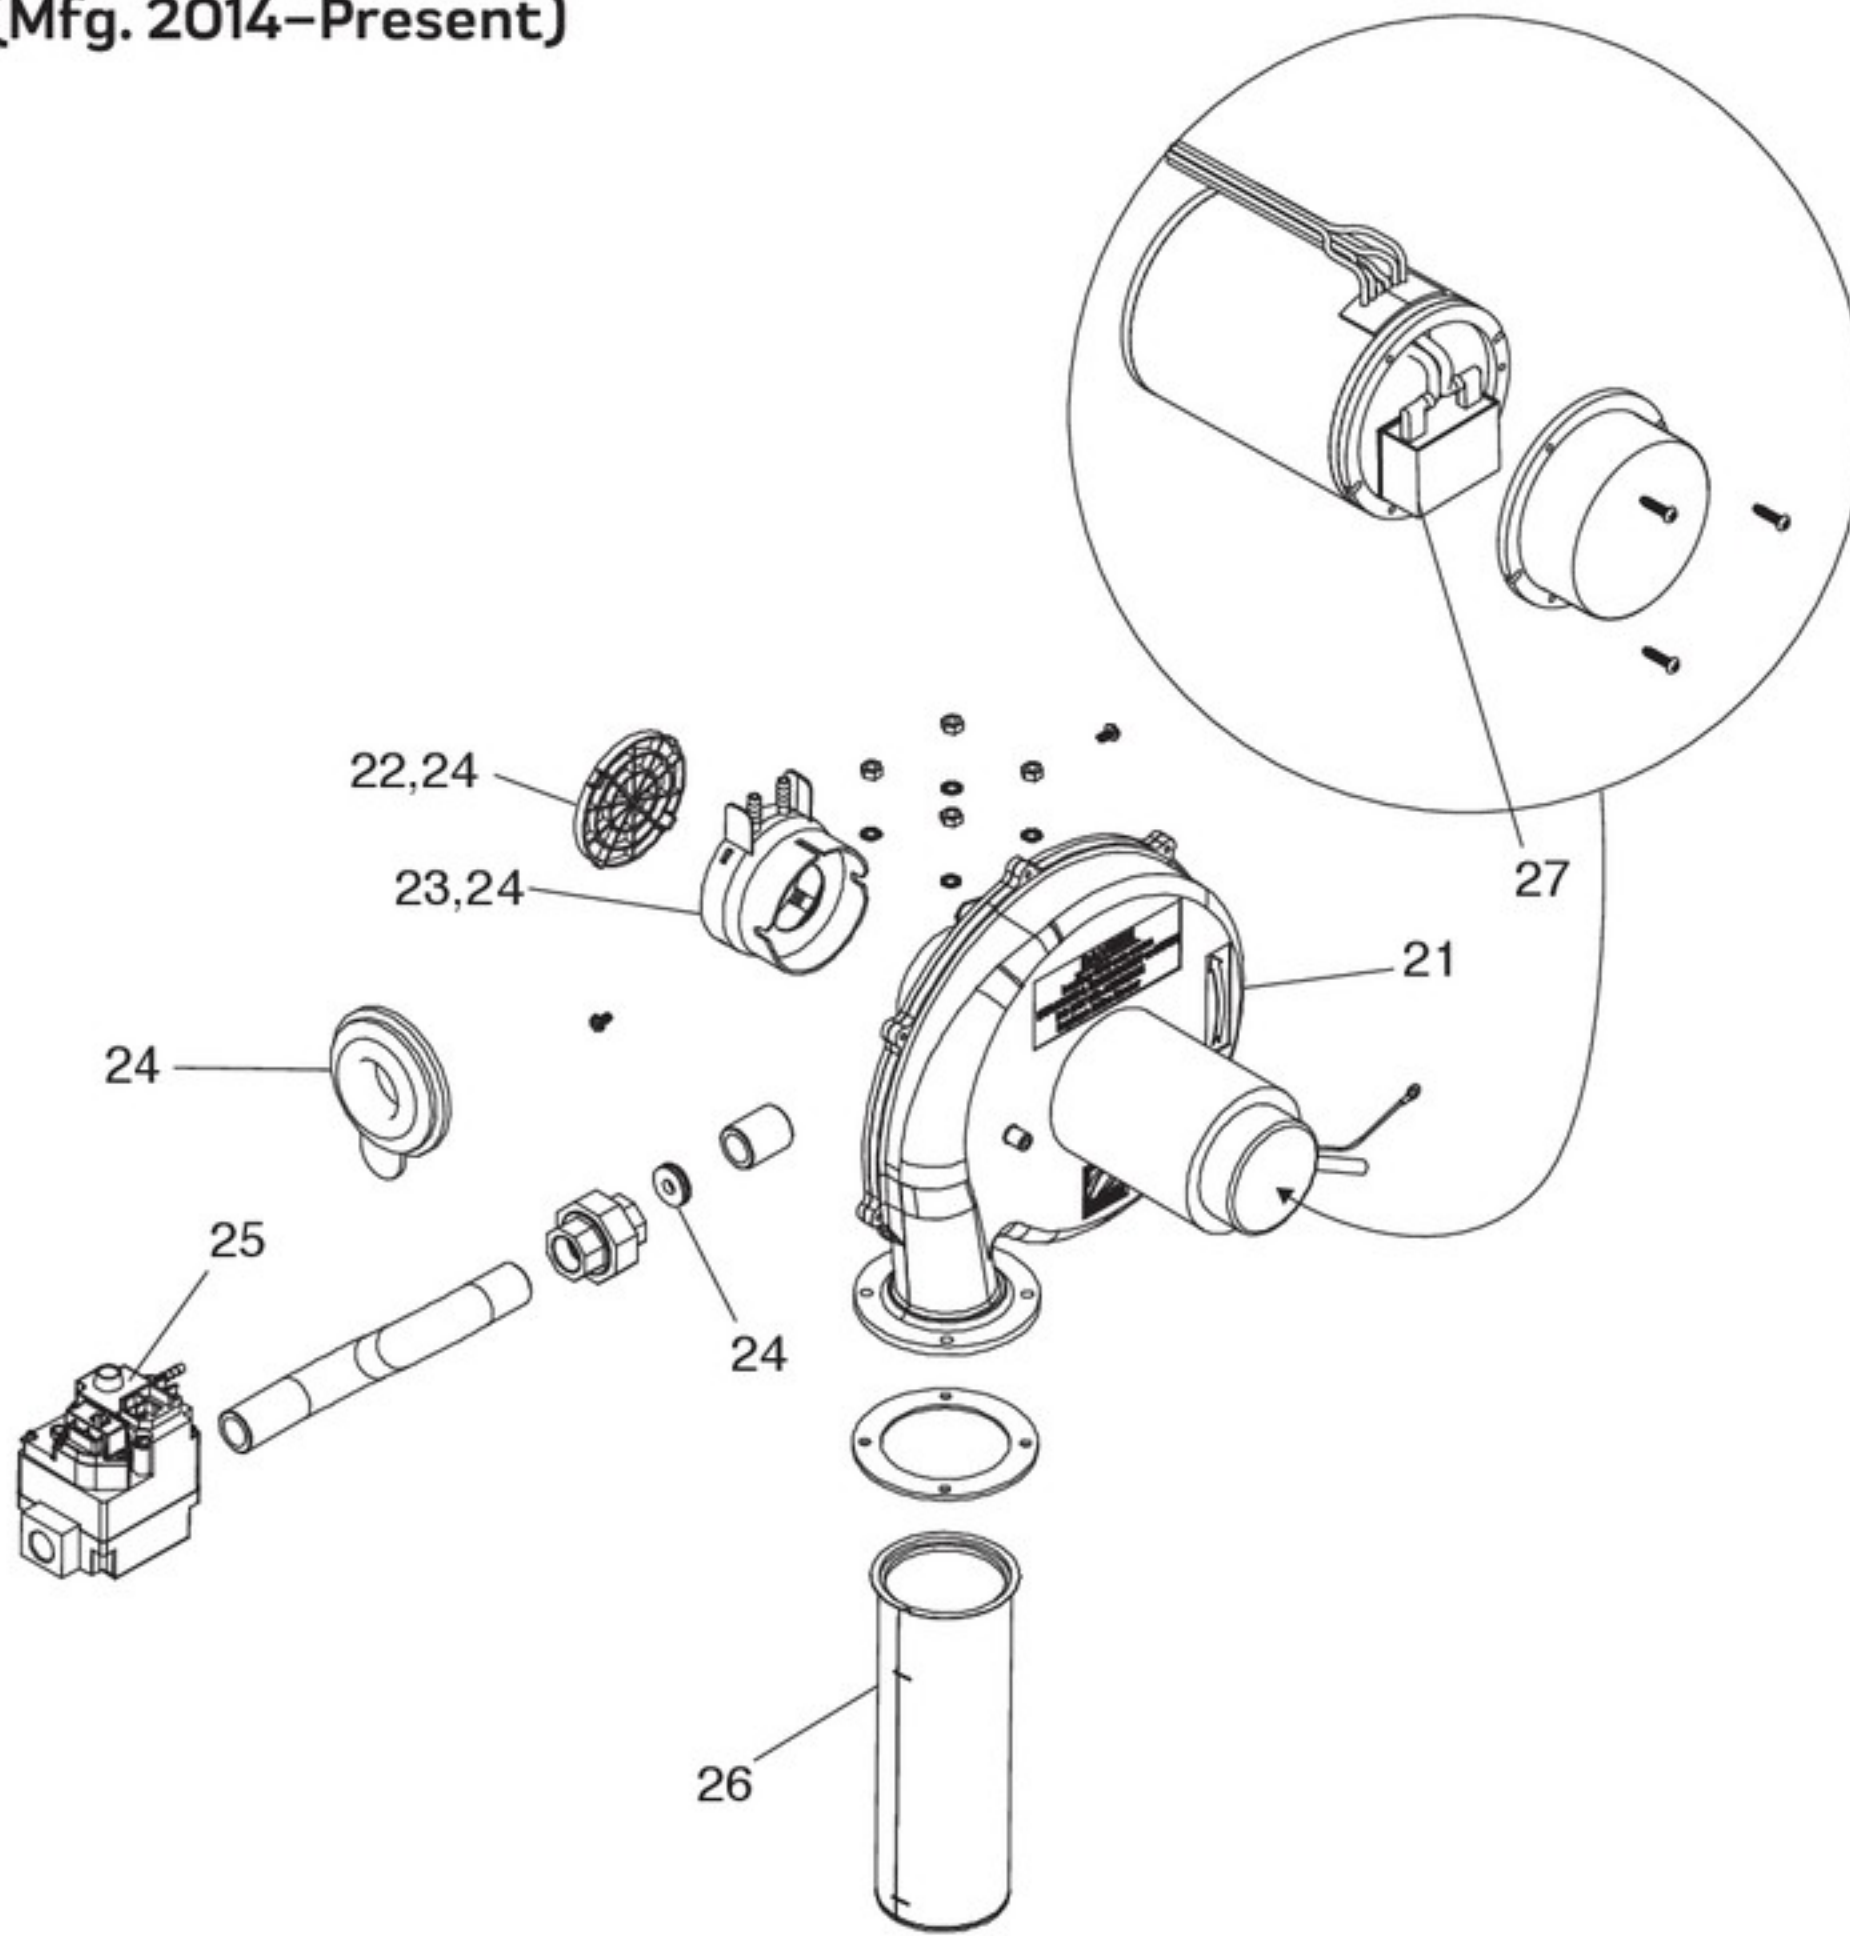

JXi™ Heater (Mfg. 2014–Present)

Key No.	Part No.	Description	Model No.
21	R0591100	Blower Assembly	200,260,400
22	R0591200	Air Intake Grate	200,260,400
23	R0591302	Orifice, Blower Air Intake Kit, 200N	200
	R0591303	Orifice, Blower Air Intake Kit, 260N	260
	R0591305	Orifice, Blower Air Intake Kit, 400N	400
	R0591312	Orifice, Blower Air Intake Kit, 200P	200
	R0591313	Orifice, Blower Air Intake Kit, 260P	260
	R0591315	Orifice, Blower Air Intake Kit, 400P	400
24	R0591601	Gas Orifice Kit, 200, NAT (LP to NAT GAS Conversion)	200
	R0591602	Gas Orifice Kit, 260, NAT (LP to NAT GAS Conversion)	260
	R0591604	Gas Orifice Kit, 400, NAT (LP to NAT GAS Conversion)	400
	R0591605	Gas Orifice Kit, 200, LP (NAT GAS to LP Conversion)	200
25	R0591606	Gas Orifice Kit, 260, LP (NAT GAS to LP Conversion)	260
	R0591608	Gas Orifice Kit, 400, LP (NAT GAS to LP Conversion)	400
	R0591400	Gas Valve	200,260,400
26	R0591702	Burner Gas Supply System Kit, 200	200
	R0591703	Burner Gas Supply System Kit, 260	260
	R0591705	Burner Gas Supply System Kit, 400	400
27	R0614500	Capacitor Blower, JXi Kit	200,260,400