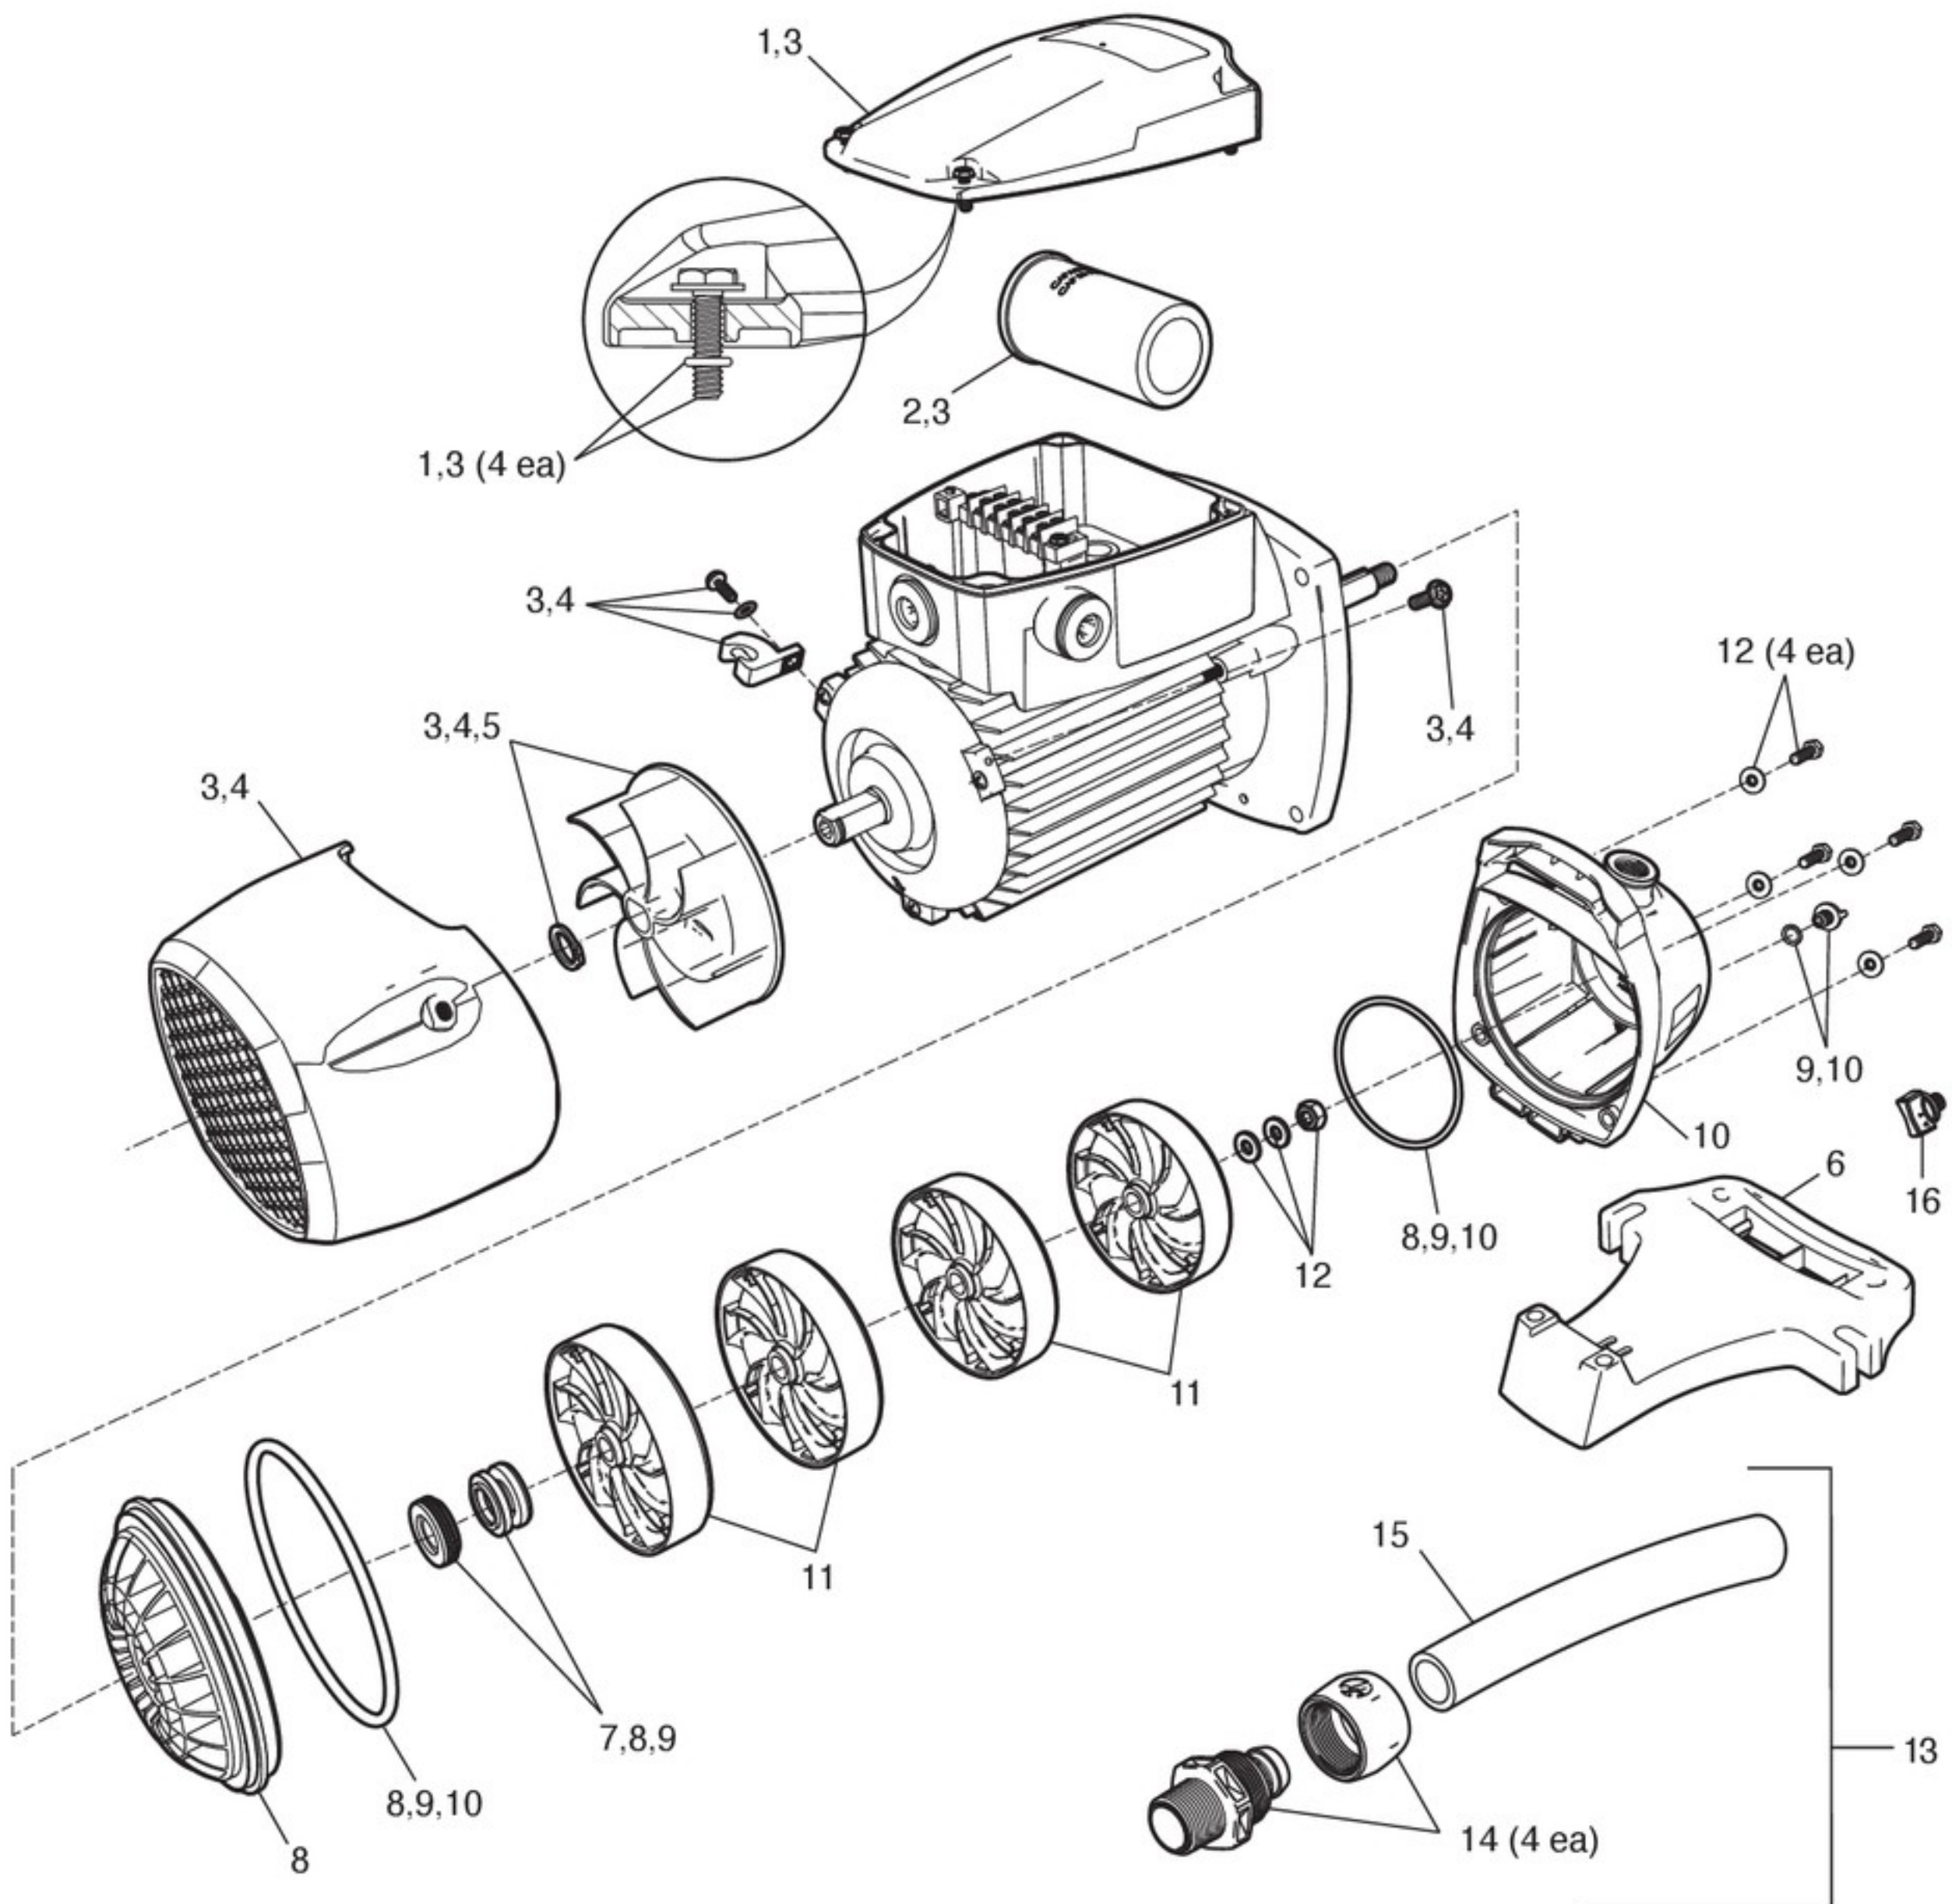

PUMPS BOOSTER PUMP PARTS

Polaris® PB4SQ™ Booster Pump (Mfg. 2017–Present)

Part# PB4SQ

Key No.	Part No.	Description	Qty.
1	R0722900	Capacitor Housing Cover	1
2	R0734500	Capacitor 30MFD 400V	1
3	R0734200	Motor Kit	1
4	R0722600	Fan Cover	1
5	R0723000	Motor Fan	1
6	R0722700	Base	1
7	R0747800	Mechanical Seal	1
8	R0723200	Backplate Kit	1

Key No.	Part No.	Description	Qty.
9	R0734300	Seal Replacement Kit	1
10	R0723100	Pump Body	1
11	R0722800	Impeller and Diffuser Kit	1
12	R0734400	Pump Hardware Kit	1
13	R0617100	Quick Connect Install Kit	4
14	R0621000	Quick Connect Set	1
15	PI9	Reinforced Hose 6 ft.	1
16	R0446000	Drain Plug w/ O-Ring (Set of 2)	2

Polaris® Booster Pump with 60 Hz Motor (Mfg. 2011–Present)

Part# PB4-60 (For PB4-60 pumps with serial numbers after PB120111001 or beginning with AVEH050100)

Key No.	Part No.	Description	Qty.
1	P61	Motor, 3/4 HP, Threaded Shaft, 60 Hz	1
2	R0536600	O-Ring, Backplate, PB4-60	1
3	R0445500	Seal, Ceramic and Spring	1
4	R0536400	Impeller, PB4-60	1
5	R0536300	Volute, PB4-60 (Includes Drain Plug with O-Ring)	1
6	R0536900	Bolts w/ Washers and Nuts	6

Key No.	Part No.	Description	Qty.
7	R0537000	Drain Plug w/ O-Ring, Common	1
8	R0537100	Base, Booster, PB4-60	1
9	R0536800	Bolts and Washers, Stainless, Motor, PB4-60	4
10	R0617100	Quick Connect Install Kit	1
11	R0621000	Quick Connect Fittings	4
12	PI9	Pump Hose 6 ft. Reinforced	1
13	R0536700	Backplate, PB4-60	1