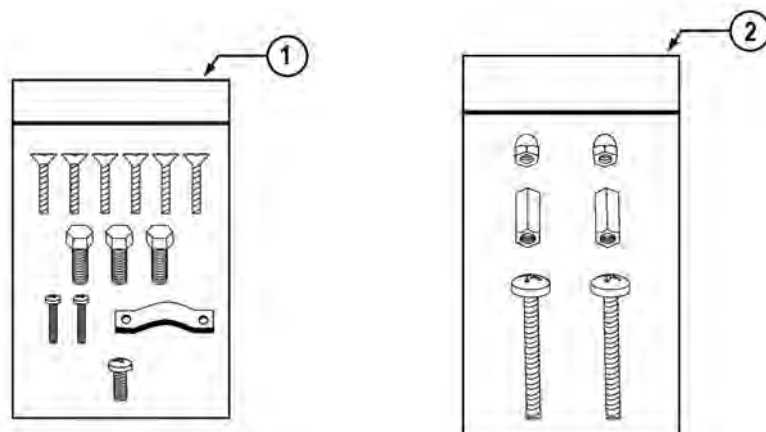

FOUNTAIN FIXTURES REPLACEMENT PARTS

Item	Part No.	Description	US List	Can. List
FOUNTAIN FIXTURES				
1	570004	Fountain fixture screw kit	19.83	23.83
2	570011	Fountain niche mount screw kit	13.25	15.92

CALIFORNIA PROPOSITION 65 WARNING
⚠️ **WARNING:** Cancer and Reproductive Harm.
⚠️ **AVERTISSEMENT:** Peut Causer le Cancer et des Dommages au Système Reproducteur.
⚠️ **ADVERTENCIA:** Cáncer y Daño Reproductivo.
www.p65warnings.ca.gov. PN 201714

Product on page 136.