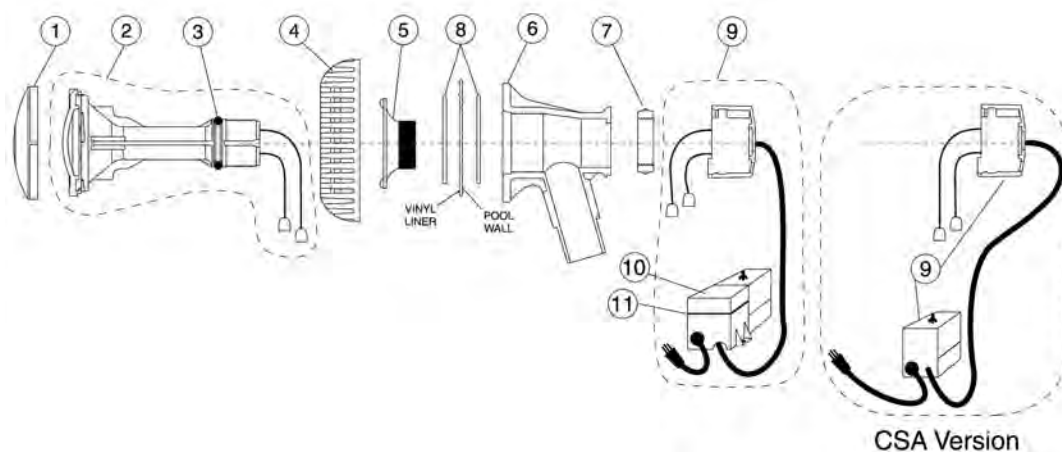

AQUALUMINATOR® / QUASAR LIGHTS

REPLACEMENT PARTS

Item	Part No.	Description	US List	Can. List
AQUALUMINATOR / QUASAR				
1	619551	Plastic lens cover kit	20.64	24.80
1	619518	Lens Luxury Green	CALL	CALL
1	79123401	Lens Luxury Blue	8.69	10.44
2	69100000	Bulb assembly, Aqualuminator	101.07	121.45
2	619494	Bulb assembly, Aqualuminator-AQL 500	111.05	133.44
3	79116900	O-ring	7.06	8.48
4	79102800	Flow director	49.52	59.50
5	79118300	Wall flange, threaded	34.77	41.78
6	79126900	Fitting body	88.25	106.04
7	79116600	Nut	20.58	24.73
8	79116800	Gasket, 2 req.	16.29	19.57
9	83000000	Transformer assembly with cord and cap	302.55	363.54
9	79103502	Transformer assembly with cord and cap, Canada only	371.98	446.97
10	619552	J-Box assembly	41.29	49.61
11	79401000	J-Box gasket	9.41	11.31
11	79110700	Spacer, mounting	10.30	12.38

CALIFORNIA PROPOSITION 65 WARNING

⚠ **WARNING:** Cancer and Reproductive Harm.
⚠ **AVERTISSEMENT:** Peut Causer le Cancer et des Dommages au Système Reproducteur.
⚠ **ADVERTENCIA:** Cáncer y Daño Reproductivo.
www.p65warnings.ca.gov