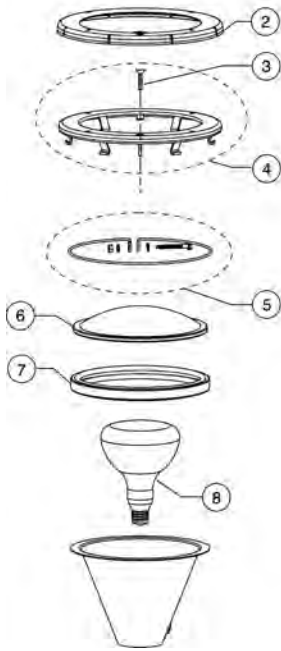

AQUALUMINATOR® / QUASAR LIGHTS

REPLACEMENT PARTS

Item	Part No.	Description	US List	Can. List
AQUALUMINATOR / QUASAR				
1	619551	Plastic lens cover kit	20.64	24.80
1	619518	Lens Luxury Green	CALL	CALL
1	79123401	Lens Luxury Blue	8.69	10.44
2	69100000	Bulb assembly, Aqualuminator	101.07	121.45
2	619494	Bulb assembly, Aqualuminator-AQL 500	111.05	133.44
3	79116900	O-ring	7.06	8.48
4	79102800	Flow director	49.52	59.50
5	79118300	Wall flange, threaded	34.77	41.78
6	79126900	Fitting body	88.25	106.04
7	79116600	Nut	20.58	24.73
8	79116800	Gasket, 2 req.	16.29	19.57
9	83000000	Transformer assembly with cord and cap	302.55	363.54
9	79103502	Transformer assembly with cord and cap, Canada only	371.98	446.97
10	619552	J-Box assembly	41.29	49.61
11	79401000	J-Box gasket	9.41	11.31
11	79110700	Spacer, mounting	10.30	12.38

AMERLITE® LIGHTS REPLACEMENT PARTS

Item	Part No.	Description	US List	Can. List
AMERLITE LIGHTS				
2	79212165	Face ring, lg. plastic, SS only, grey	13.29	15.97
2	79212111	Face ring, lg. plastic, SS only, black	13.29	15.97
3	79104800Z	Pilot screw with captive gum washer, brass	5.14	6.18
3	619355Z	Pilot screw with captive gum washer, SS	5.14	6.18
4	79110600	Face ring assembly, SS	121.12	145.54
5	79111000	Uni-tension wire clamp assembly	72.30	86.88
6	79100100	Lens, clear 8-3/8 in. dia., tempered	37.37	44.90
6	79100200	Lens, medium blue 8-3/8 in. dia., tempered	103.24	124.05
7	79101600Z	Gasket for 8-3/8 in. lens	36.74	44.15
8	79101800	Floodlamp, medium base, 100 watt, 12 Volt	73.99	88.91
8	79101900	Floodlamp, medium base, 300 watt, 12 Volt	95.77	115.08
8	79102100	Floodlamp, medium base, 500 watt, 120 Volt	97.65	117.34
8	79107600	Floodlamp, medium base, 300 watt, 120 Volt	98.18	117.97
8	79102200	Floodlamp, medium base, 400 watt, 120 Volt	69.60	83.63