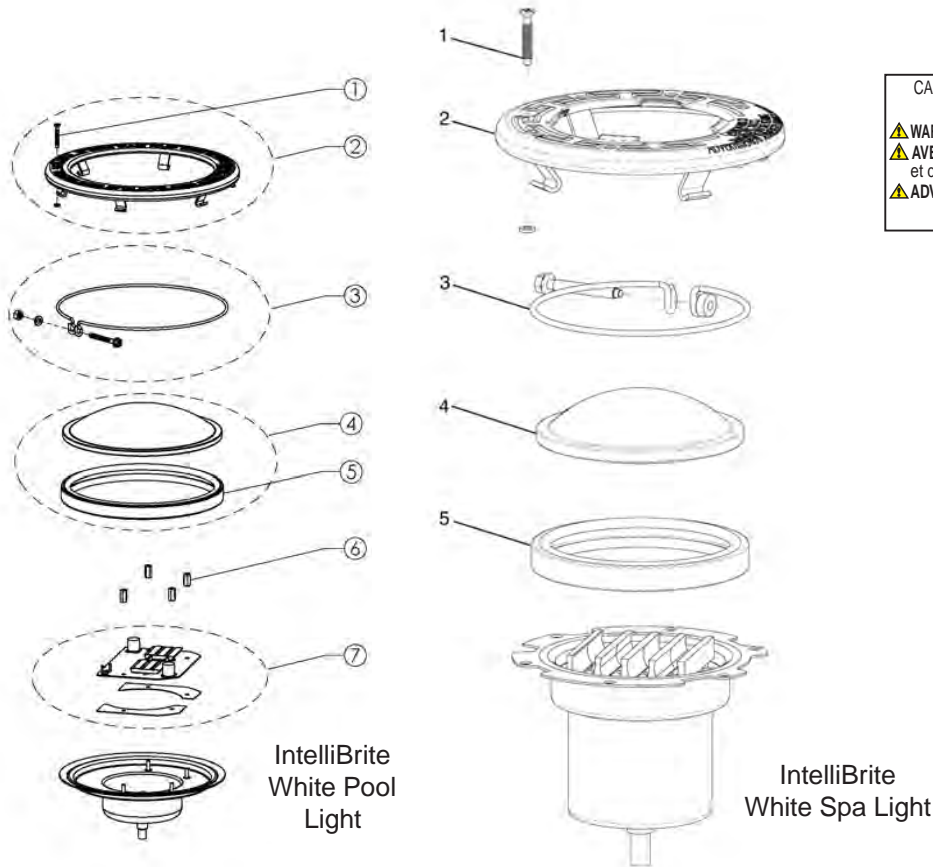

INTELLIBRITE® 5G WHITE LED LIGHTS

2ND GENERATION AFTER 2010 REPLACEMENT PARTS

CALIFORNIA PROPOSITION 65 WARNING

⚠️ **WARNING:** Cancer and Reproductive Harm.
⚠️ **AVERTISSEMENT:** Peut Causer le Cancer et des Dommages au Système Reproducteur.
⚠️ **ADVERTENCIA:** Cáncer y Daño Reproductivo.
www.p65warnings.ca.gov PH.000714

Item	Part No.	Description	US List	Can. List
INTELLIBRITE WHITE LED POOL LIGHTS				
	620276	Replacement fuse for 12V only lights (For lights built after Oct. 2015)	26.85	32.26
1	79104800Z	Pilot screw with captive gum washer, brass	CALL	CALL
1	619355Z	Pilot screw with captive gum washer, SS	5.14	6.18
1	600095	Face ring, clamp, and gasket kit	122.47	147.16
2	79110600	Face ring assembly, SS	121.12	145.54
3	79111000	Uni-tension wire clamp assembly	72.30	86.88
4	619864Z	Lens and gasket assembly, tempered	101.60	122.08
5	620400Z	Gasket, 8-3/8 in. diameter, silicone	57.80	69.45
6	620141	Nut, retaining	CALL	CALL
	619875Z	IntelliBrite 5g white LED 300w replacement engine	707.49	850.12
	619916Z	IntelliBrite 5g white LED 400w replacement engine	731.19	878.60
	619917Z	IntelliBrite 5g white LED 500w engine	786.55	945.12
INTELLIBRITE WHITE LED SPA LIGHTS				
1	79104800Z	Pilot Screw, with captive gum washer, brass	5.14	6.18
1	619355Z	Pilot screw with captive gum washer, SS	5.14	6.18
2	79111600	Face ring assembly, S/S	99.16	119.15
3	79210400	Uni-tension wire clamp assembly w/ welded nut	25.10	30.16
	640046	Lens Kit (includes items 4 and 5)	91.21	109.60
5	79108600	Gasket, white, silicone	39.17	47.07

Note: IntelliBrite Spa light has no user serviceable parts inside.

Product on pages 124–125.