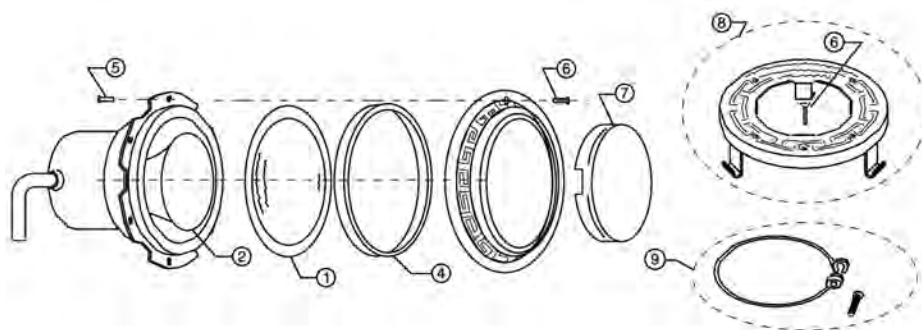

SPABRITE® / AQUALIGHT® - LIGHTS

REPLACEMENT PARTS

Item	Part No.	Description	US List	Can. List
SPABRITE / AQUALIGHT - LIGHTS				
1	79107800	Lens, clear, 4 in. dia., tempered	27.62	33.19
2	650139Z	Bulb, 60 watt Par 16 (100 watt equivalency) (SpaBrite)	39.54	47.51
2	79108100	Floodlamp, med. base, 100 watt, 12 Volt, (SpaBrite)	54.61	65.62
2	79102900	100 watt Halogen Quartz screw base, (AquaLight) ²	106.24	127.66
2	79113800	250 watt Halogen Quartz screw base, (AquaLight) ²	106.24	127.66
2	79112400	Bulb, 75 watt, 12 Volt, bi-pole, (AquaLight)	38.31	46.03
2	070517	Bulb, 100 watt, 120 Volt, bayonet, (AquaLight) ¹	84.20	101.17
2	79112700	Bulb, 250 watt, 120 Volt, bayonet, (AquaLight) ¹	115.45	138.72
4	79108500Z	Gasket for 4 in. dia. lens, off white, (SpaBrite)	17.40	20.91
4	79108600	Gasket, white, silicone 100 watt, 250 watt, (AquaLight)	39.17	47.07
5	98208600	Screw, SS 10-24 x 3/8 in., 6 req., chrome-brass	2.53	3.04
6	79104800Z	Pilot screw with captive gum washer, brass	5.14	6.18
6	619355Z	Pilot screw with captive gum washer, SS	5.14	6.18
7	79108900	Kwik-change color lens, red	8.07	9.70
7	79109000	Kwik-change color lens, blue	7.64	9.18
7	650015	Kwik-change color lens, magenta	7.64	9.18
7	650016	Kwik-change color lens, purple	7.64	9.18
7	650017	Kwik-change color lens, teal	7.64	9.18
7	650018	Kwik-change color lens, green	7.64	9.18
7	650019	Kwik-change color lens pack, 5 colors	45.93	55.19
8	79111600	Face ring assembly, SS	99.16	119.15
9	79210400	Uni-tension wire assembly SS w/ welded nut	25.10	30.16

¹ Used on lights manufactured after 5-91.

² Used on lights manufactured after 1-98.

CALIFORNIA PROPOSITION 65 WARNING

▲ **WARNING:** Cancer and Reproductive Harm.
▲ **AVERTISSEMENT:** Peut Causer le Cancer et des Dommages au Système Reproducteur.
▲ **ADVERTENCIA:** Cáncer y Daño Reproductivo.

www.p65warnings.ca.gov. PH 2007144