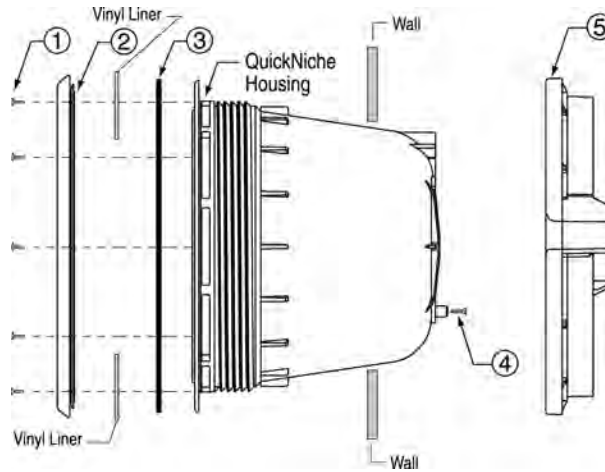

QUICKNICHE™ VINYL LINER NICHE REPLACEMENT PARTS

QuickNiche

Item	Part No.	Description	US List	Can. List
QUICKNICHE				
1	630056	Screw kit, QuickNiche, 10 hole	13.85	16.64
2	630017	Sealing ring w/ gasket	55.46	66.64
3	630025	Gasket	24.29	29.19
4	990010	Screw, bonding 10-24 x 7/16 in.	1.74	2.09
5	630016	Lock ring	46.29	55.62
NOT SHOWN				
	619555	Bonding lug kit	29.75	35.75
	630022	Screw, pilot	6.96	8.36
	630023	Silicone packet DC 732 clear	18.69	22.46
	630047	Repair Kit for QuickNiche	54.25	65.19
	60028300	Bonding Lug Potting Sealant	175.51	210.89

CALIFORNIA PROPOSITION 65 WARNING
⚠️ **WARNING:** Cancer and Reproductive Harm.
⚠️ **AVERTISSEMENT:** Peut Causer le Cancer et des Dommages au Système Reproducteur.
⚠️ **ADVERTENCIA:** Cáncer y Daño Reproductivo.
www.p65warnings.ca.gov   P652015A