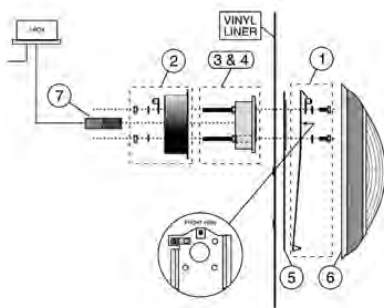

AQUALUMIN® AND AQUALUMIN® II LIGHTS

REPLACEMENT PARTS

Item	Part No.	Description	US List	Can. List
AQUALUMIN & AQUALUMIN II LIGHTS				
1	619547	Wall mounting bracket assembly	132.19	158.84
2	619548	Metal bracket cup assembly	56.15	67.47
3	619549	Mounting hub 3/4 in. assembly	105.76	127.08
4	619550	Mounting hub 1 in. assembly	105.76	127.08
5	78872600	Mounting spacer ¹	20.64	24.80
6	78882100	Housing spacer	10.30	12.38
7	86001800	Nipple, 1 in.	31.65	38.03
LIGHT ASSEMBLY PARTS				
1	78880400	Face ring, white	39.3	47.22
2	78880300	Lens	CALL	CALL
3	78880200	Lens seal	34.50	41.46
4	78889900	Pilot screw, 10-24 x 3/8	4.05	4.87
5	600052	12 Volt AquaLumin bulb kits	146.83	176.43
5	600053	120 Volt AquaLumin bulb kits	146.83	176.43
6	78881400	Sealing screws, 10 required	1.82	2.19

¹ Used on lights manufactured after 8-94.