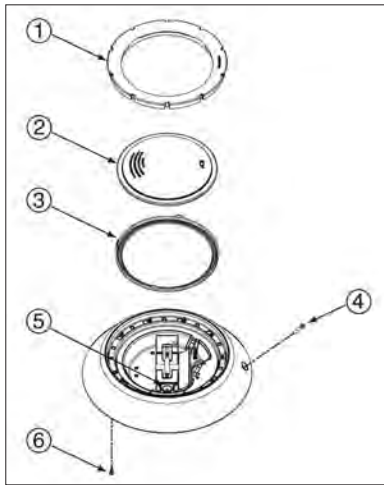

¹ Used on lights manufactured after 5-91.

² Used on lights manufactured after 1-98.

CALIFORNIA PROPOSITION 65 WARNING

▲ **WARNING:** Cancer and Reproductive Harm.
 ▲ **AVERTISSEMENT:** Peut Causer le Cancer et des Dommages au Système Reproducteur.
 ▲ **ADVERTENCIA:** Cáncer y Daño Reproductivo.

www.p65warnings.ca.gov. PH 2007144

AQUALUMIN® III LIGHTS

REPLACEMENT PARTS

Item	Part No.	Description	US List	Can. List
AQUALUMIN III LIGHTS				
1	619547	Wall mounting bracket assembly	132.19	158.84
2	619548	Metal bracket cup assembly	56.15	67.47
3	619549	Mounting hub 3/4 in. assembly	105.76	127.08
4	619550	Mounting hub 1 in. assembly	105.76	127.08
5	78872600	Mounting spacer ¹	20.64	24.80
6	619617Z	Housing spacer	29.39	35.32
7	86001800	Nipple, 1 in.	31.65	38.03
LIGHT ASSEMBLY PARTS				
1	619601	Face Ring, White	35.31	42.43
3	619599Z	Gasket Lens Replacement	29.39	35.32
4	78889900	Captive Screw	4.05	4.87
6	619792	Sealing screws (10 required)	0.42	0.50
NOT SHOWN				
	600140	Kwik change lens set (set of 3)	109.68	131.79
	600138	Bulb replacement Kit (120V/250W)	142.26	170.94
	600139	Bulb Replacement Kit (12V/100W)	142.26	170.94
	600141	Lens Replacement Kit	CALL	CALL