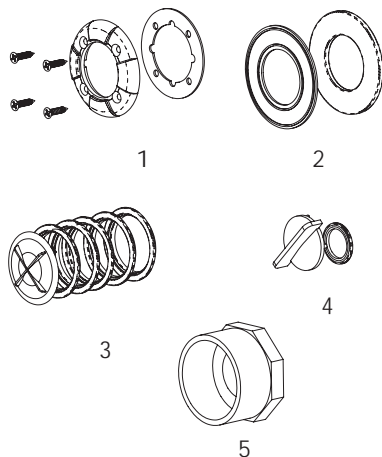

GLOBRITE® WHITE AND COLOR LED LIGHTS REPLACEMENT PARTS

Item	Part No.	Description	US List	Can. List
GLOBRITE LED LIGHTS				
1	620054	GloBrite vinyl replacement kit (Gasket, Screws, Face Plate in White, Blue and Grey)	42.82	51.45
2	620055	GloBrite fiberglass replacement kit (washer, gasket)	28.50	34.25
3	620056	GloBrite color ring replacement kit (color rings, plastic cover)	42.82	51.45
4	620057	GloBrite O-ring replacement kit (GloBrite O-ring, insertion tool, O-ring lubricant)	35.67	42.86
5	620058	GloBrite nut replacement kit (fiberglass/vinyl nut)	42.82	51.45
	602138	White Faceplate Kit (12 screws, 3 gaskets, 3 faceplates)	42.82	51.45
	602137	Gray Faceplate Kit (12 screws, 3 gaskets, 3 faceplates)	42.82	51.45
	602136	Blue Faceplate Kit (12 screws, 3 gaskets, 3 faceplates)	42.82	51.45

Product on pages 126–127.