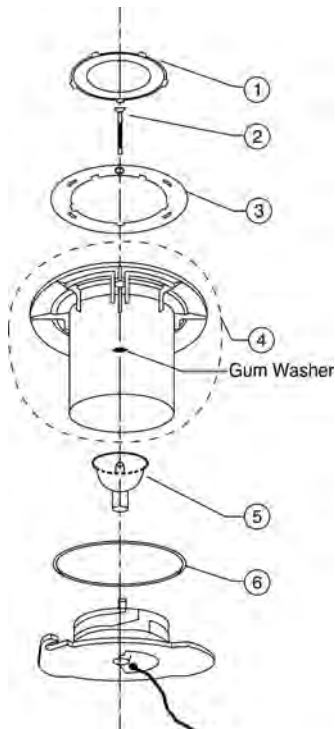

HILITE® LIGHTS REPLACEMENT PARTS

Item	Part No.	Description	US List	Can. List
HILITE LIGHTS				
1	79105400	Colored lens, set, blue & red	21.90	26.32
2	79104800Z	Pilot screw with gum washer, brass	5.14	6.18
3	79210000	Decorative face ring, white	18.49	22.22
3	79210065	Decorative face ring, grey	18.49	22.22
3	79210011	Decorative face ring, black	18.49	22.22
4	79205700	Lens/housing assembly with instructions	98.42	118.26
5	79112400	75 watt, 12 Volt, MR-16 lamp	38.31	46.03
6	79207100	O-ring with instructions	13.86	16.65

CALIFORNIA PROPOSITION 65 WARNING

⚠ **WARNING:** Cancer and Reproductive Harm.
⚠ **AVERTISSEMENT:** Peut Causer le Cancer et des Dommages au Système Reproducteur.
⚠ **ADVERTENCIA:** Cáncer y Daño Reproductivo.

www.p65warnings.ca.gov.

PK20214

Product on page 135.