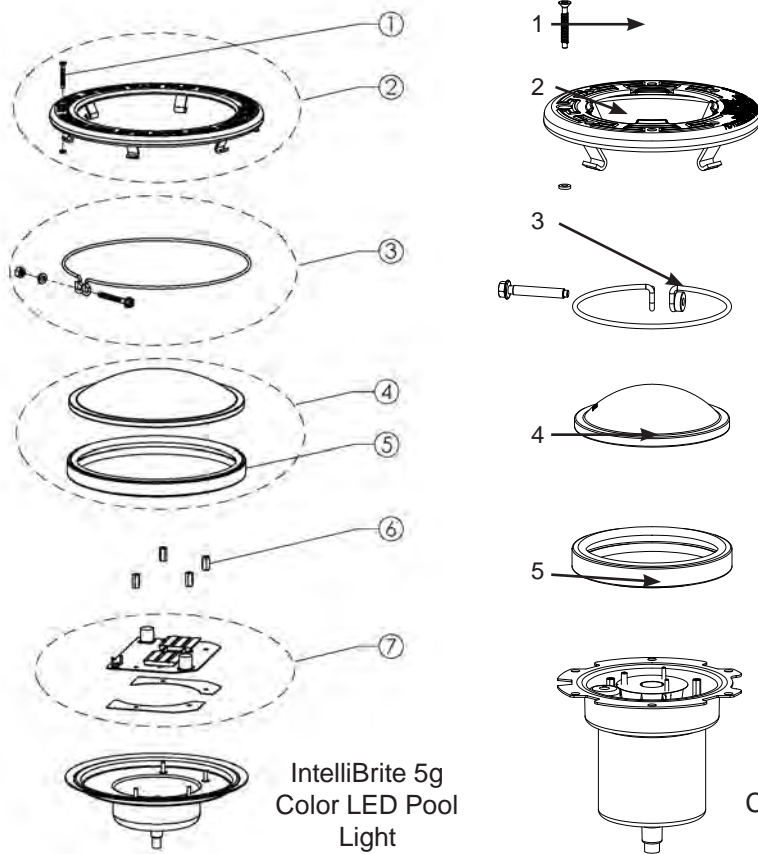

INTELLIBRITE® 5G COLOR LED LIGHTS

2ND GENERATION AFTER 2009 REPLACEMENT PARTS

CALIFORNIA PROPOSITION 65 WARNING
⚠️ WARNING: Cancer and Reproductive Harm.
⚠️ AVERTISSEMENT: Peut Causer le Cancer et des Dommages au Système Reproducteur.
⚠️ ADVERTENCIA: Cáncer y Daño Reproductivo.
www.p65warnings.ca.gov. PH 201714

IntelliBrite 5g
Color LED Pool
Light

IntelliBrite 5g
Color LED Spa
Light

Item	Part No.	Description	US List	Can. List
INTELLIBRITE 5g COLOR LED POOL LIGHT				
	620276	Replacement fuse for 12V only lights	26.85	32.26
1	79104800Z	Pilot screw with captive gum washer, brass	5.14	6.18
1	619355Z	Pilot screw with captive gum washer, SS	5.14	6.18
2	79110600	Face ring assembly, SS	121.12	145.54
3	79111000	Uni-tension wire clamp assembly	72.30	86.88
4	619864Z	Lens and gasket assembly, tempered	101.60	122.08
5	620400Z	Gasket, 8-3/8 in. diameter, silicone	57.80	69.45
6	620141	Nut, retaining	CALL	CALL
7	619818Z	Light engine kit, color 2nd generation	930.88	1118.55
	600107	IntelliBrite 5g Demo with IntelliBrite Controller with hangers	CALL	CALL
	600108	IntelliBrite 5g Demo with IntelliBrite Controller without hangers	CALL	CALL
INTELLIBRITE 5g COLOR LED SPA LIGHTS				
1	79104800Z	Pilot Screw, with captive gum washer, brass	5.14	6.18
1	619355Z	Pilot screw with captive gum washer, SS	5.14	6.18
2	79111600	Face ring assembly, SS	99.16	119.15
3	79210400	Uni-tension wire clamp assembly w/ welded nut	25.10	30.16
4	640046	Lens and gasket assembly, tempered	91.21	109.60
5	79108600	Gasket, white, silicone	39.17	47.07