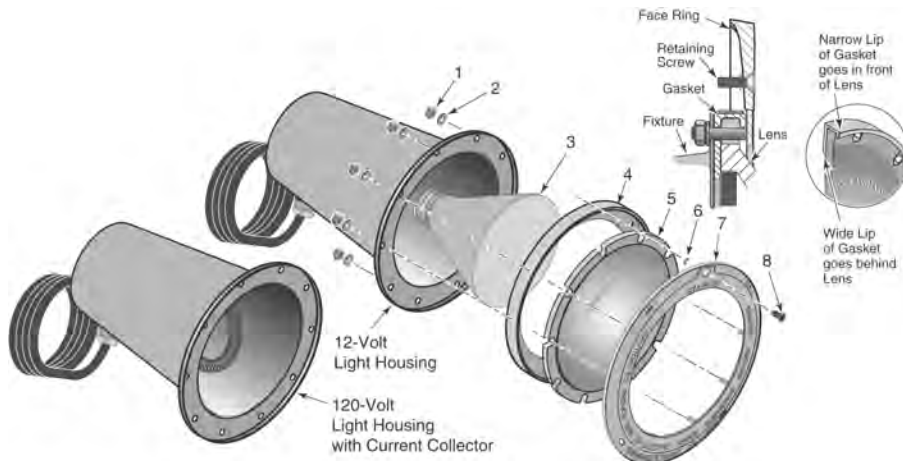

SWIMQUIP LIGHTS

REPLACEMENT PARTS

Item	Part No.	Description	US List	Can. List
SWIMQUIP PARTS				
1	U36-106SS	10-32 Lock Nut	1.59	1.91
2	98213900	#10 Lockwasher	1.74	2.09
3	79101800	Light Bulb (12V, 100W)	73.99	88.91
3	79101900	Light Bulb (12V, 300W)	95.77	115.08
3	79102100	Light Bulb (120V, 500W)	97.65	117.34
4	05057-0118	Lens Gasket	57.16	68.68
5	05055-0003	Clear Lens	99.30	119.32
6	33103-0006	E-Ring	6.15	7.39
7	WC203-52SS	Face Ring	276.62	332.39
8	37337-0079	Retaining Screw	8.24	9.90

Part No.	Description	Cord Length (Ft.)	Carton Wt. (Lbs.)	US List	Can. List
SWIMQUIP REPLACEMENT LIGHTS – 12 VOLT					
05082-0025	12 Volt Light, 300 Watt	25	13	CALL	CALL
05082-0050	12 Volt Light, 300 Watt	50	18	CALL	CALL
SWIMQUIP REPLACEMENT LIGHTS – 120 VOLT					
05086-0025	120 Volt Light, 500 Watt	25	8	CALL	CALL
05086-0050	120 Volt Light, 500 Watt	50	10	CALL	CALL
05086-0100	120 Volt Light, 500 Watt	100	14	CALL	CALL

Note: SwimQuip lights are for replacement only. UI/CSA listing requires that the light be installed in a SwimQuip niche (discontinued).

CALIFORNIA PROPOSITION 65 WARNING

⚠️ **WARNING:** Cancer and Reproductive Harm.
⚠️ **AVERTISSEMENT:** Peut Causer le Cancer et des Dommages au Système Reproducteur.
⚠️ **ADVERTENCIA:** Cáncer y Daño Reproductivo.
www.p65warnings.ca.gov