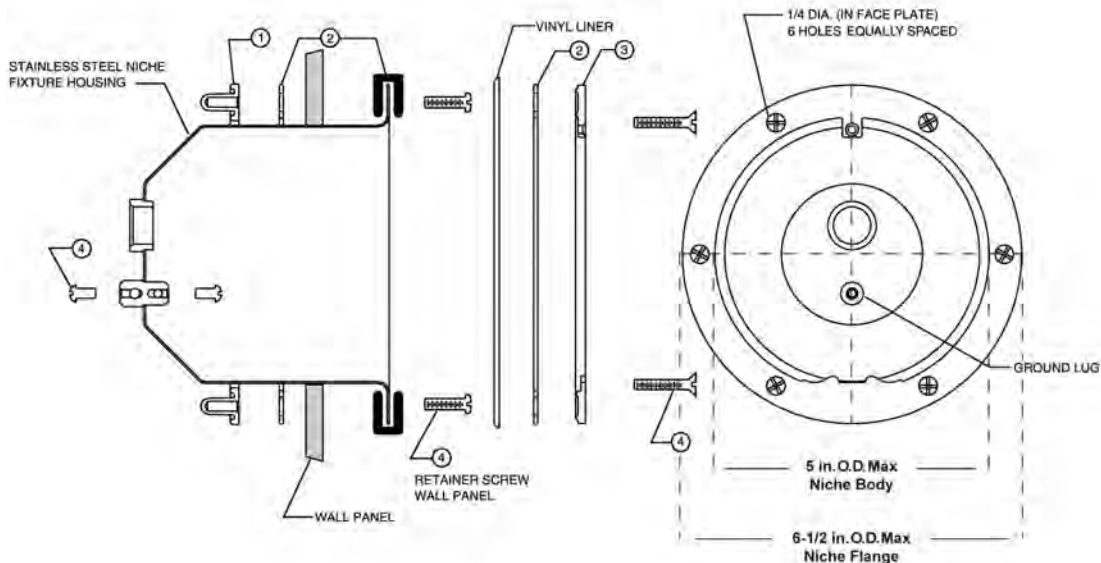

PENTAIR SMALL STAINLESS STEEL NICHES

REPLACEMENT PARTS

Item	Part No.	Description	US List	Can. List
PENTAIR SMALL STAINLESS STEEL NICHES				
1	79205600	Back-up ring	53.57	64.37
2	79207900	Gasket set, small niche, w/ double wall gasket	100.66	120.95
2	79204603	Gasket set, small niche, w/o double wall gasket	21.90	26.32
3	79206000	Sealing ring	89.35	107.36
4	79205500	Screw kit	24.07	28.92
NOT SHOWN				
	79203200	Plaster ring, for gunite niche, spa	CALL	CALL
	60028300	Bonding Lug Potting Sealant	175.51	210.89

CALIFORNIA PROPOSITION 65 WARNING
⚠️ **WARNING:** Cancer and Reproductive Harm.
⚠️ **AVERTISSEMENT:** Peut Causer le Cancer et des Dommages au Système Reproducteur.
⚠️ **ADVERTENCIA:** Cáncer y Daño Reproductivo.
www.p65warnings.ca.gov PH200714A