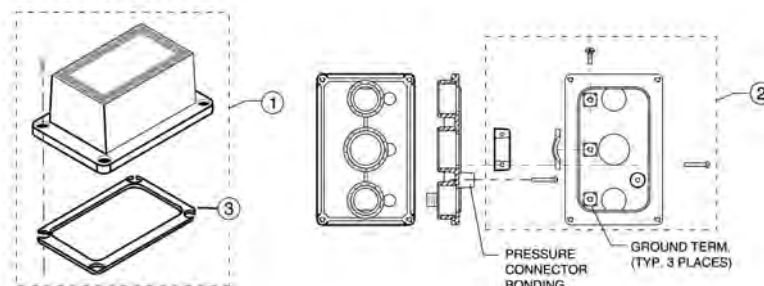

JUNCTION BOXES REPLACEMENT PARTS

Item	Part No.	Description	US List	Can. List
JUNCTION BOXES				
1	619553	Lexan J-Box cover kit	58.42	70.20
2	79301800	1/2 in. J-Box screw kit	CALL	CALL
2	79301900	3/4 in. J-Box screw kit (also for 1 in.)	CALL	CALL
3	79300600	Gasket	9.67	11.62

CALIFORNIA PROPOSITION 65 WARNING
⚠️ **WARNING:** Cancer and Reproductive Harm.
⚠️ **AVERTISSEMENT:** Peut Causer le Cancer et des Dommages au Système Reproducteur.
⚠️ **ADVERTENCIA:** Cáncer y Daño Reproductivo.
www.p65warnings.ca.gov. PN 201714