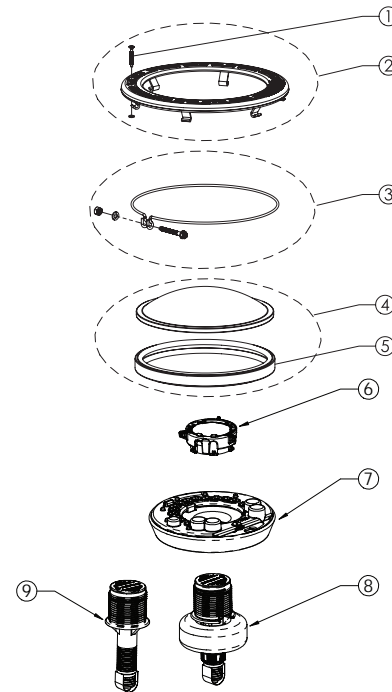

CALIFORNIA PROPOSITION 65 WARNING
⚠️ **WARNING:** Cancer and Reproductive Harm.
⚠️ **AVERTISSEMENT:** Peut Causer le Cancer et des Dommages au Système Reproducteur.
⚠️ **ADVERTENCIA:** Cáncer y Daño Reproductivo.
www.p65warnings.ca.gov PK201714

Product on page 128.

AMERBRITE® WHITE AND COLOR LED LIGHTS REPLACEMENT PARTS

Item	Part No.	Description	US List	Can. List
AMERBRITE WHITE AND COLOR LED LIGHTS				
1	79104800Z	Pilot screw w/captive gum washer	5.14	6.18
2, 3, 5	600095	Face Ring Assy (stainless steel)	122.47	147.16
4	619864Z	Replacement Lens Kit (gasket, lens)	101.60	122.08
5	620400Z	Gasket, silicone	57.80	69.45
3, 5	602097	Kit (gasket, clamp)	49.91	59.97
6	620026Z	Kit - Nut handle Assy	CALL	CALL
7	620062Z	Kit - Disc Assy - Color 120/12 VAC	524.84	630.65
7	620063Z	Kit - Disc Assy - White 12V/120V (300W equiv)	489.60	588.30
7	620064Z	Kit - Disc Assy - White 12V/120V (400W equiv)	489.60	588.30
7	620065Z	Kit - Disc Assy - White 12V/120V (500W equiv)	524.84	630.65
8	620061Z	Kit Stem, Transformer Assy - 120 VAC (color)	126.78	152.34
8	620060Z	Kit Stem, Transformer Assy - 120 VAC (white)	207.82	249.72
9	620061Z	Kit Stem Harness Assy - 12 VAC	126.78	152.34
10	602060	AmerBrite Lamp Assy 12 VAC (color-not shown)	CALL	CALL
10	602070	AmerBrite Lamp Assy 12 VAC (white-not shown)	CALL	CALL
11	602065	AmerBrite Color Lamp Assy 120 VAC (not shown)	CALL	CALL

CALIFORNIA PROPOSITION 65 WARNING
⚠️ **WARNING:** Cancer and Reproductive Harm.
⚠️ **AVERTISSEMENT:** Peut Causer le Cancer et des Dommages au Système Reproducteur.
⚠️ **ADVERTENCIA:** Cáncer y Daño Reproductivo.
www.p65warnings.ca.gov PK201714