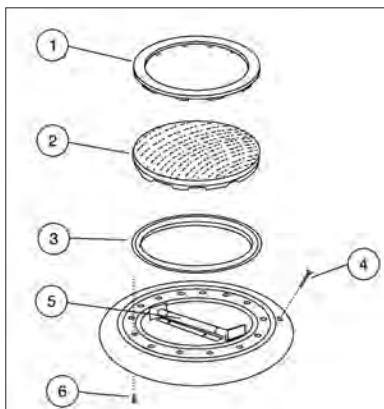

AQUALUMIN® AND AQUALUMIN® II LIGHTS

REPLACEMENT PARTS

Item	Part No.	Description	US List	Can. List
AQUALUMIN & AQUALUMIN II LIGHTS				
1	619547	Wall mounting bracket assembly	132.19	158.84
2	619548	Metal bracket cup assembly	56.15	67.47
3	619549	Mounting hub 3/4 in. assembly	105.76	127.08
4	619550	Mounting hub 1 in. assembly	105.76	127.08
5	78872600	Mounting spacer ¹	20.64	24.80
6	78882100	Housing spacer	10.30	12.38
7	86001800	Nipple, 1 in.	31.65	38.03
LIGHT ASSEMBLY PARTS				
1	78880400	Face ring, white	39.3	47.22
2	78880300	Lens	CALL	CALL
3	78880200	Lens seal	34.50	41.46
4	78889900	Pilot screw, 10-24 x 3/8	4.05	4.87
5	600052	12 Volt AquaLumin bulb kits	146.83	176.43
5	600053	120 Volt AquaLumin bulb kits	146.83	176.43
6	78881400	Sealing screws, 10 required	1.82	2.19

¹ Used on lights manufactured after 8-94.