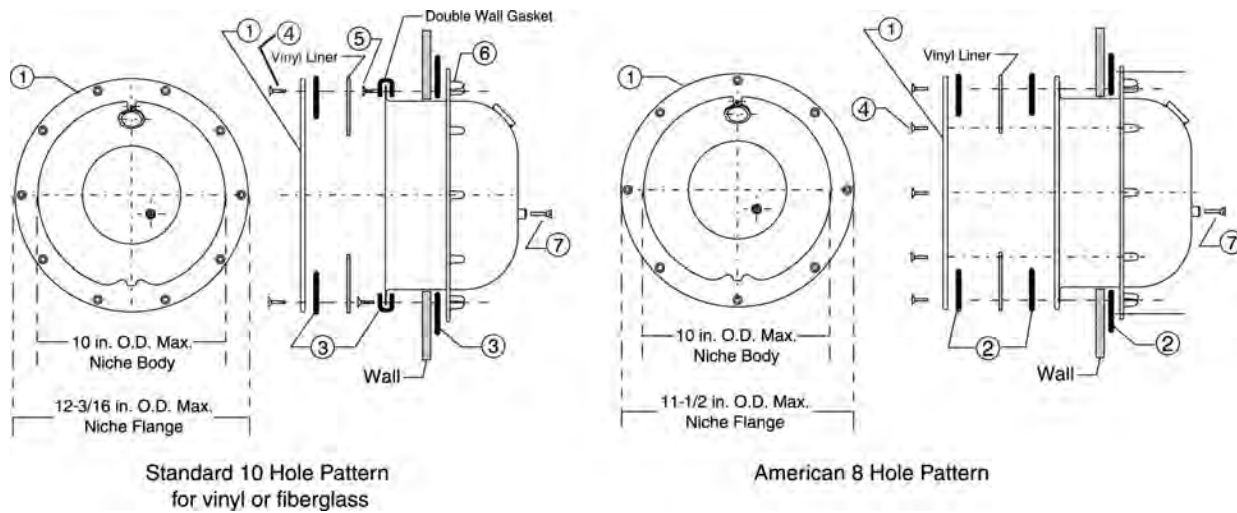

PENTAIR LARGE STAINLESS STEEL NICHES

REPLACEMENT PARTS

Item	Part No.	Description	US List	Can. List
PENTAIR LARGE STAINLESS STEEL NICHES				
1	79200100	Liner-sealing ring, American 8 hole	166.91	200.56
1	79200200	Liner-sealing ring, std. 10 hole	142.11	170.76
2	79200300	Gasket, set, American 8 hole pattern	54.60	65.61
3	79200700	Gasket, set, std. 10 hole pattern, w/ double wall gasket	100.66	120.95
4	98202600	Screw, sealing 1/4-20 x 1 in. Phillips flat head	4.49	5.40
4	98202700	Screw, sealing 1/4-20 x 1-1/4 in. Phillips flat head	4.54	5.46
5	98204200	Screw, retainer, fillister head, 12-24 x 3/4 in.	2.17	2.61
6	634595	Back-up ring, std. 10 hole pattern	126.34	151.81
7	98204400	Screw, grounding 10-24 x 1/2 in.	2.70	3.24
NOT SHOWN				
	79211600Z	Plaster ring, for gunite niche, pool	63.22	75.97
	79205100	Screw kit, niche, American 8 hole	40.28	48.40
	79205200	Screw kit, niche, American 8 hole, extra long	40.28	48.40
	79205300	Screw kit, niche, std. 10 hole, 1 in.	36.38	43.71
	79205400	Screw kit, niche, std. 10 hole, 1-1/4 in.	40.28	48.40
	79226300	Screw kit, niche, std. 10 hole, 1-3/8 in.	16.29	19.57
	79200400	Gasket, set, std. 10 hole, w/o double wall gasket	71.88	86.37
	60028300	Bonding Lug Potting Sealant	175.51	210.89

CALIFORNIA PROPOSITION 65 WARNING
⚠️ **WARNING:** Cancer and Reproductive Harm.
⚠️ **AVERTISSEMENT:** Peut Causer le Cancer et des Dommages au Système Reproducteur.
⚠️ **ADVERTENCIA:** Cáncer y Daño Reproductivo.
www.p65warnings.ca.gov PH 201714

Product on page 137.