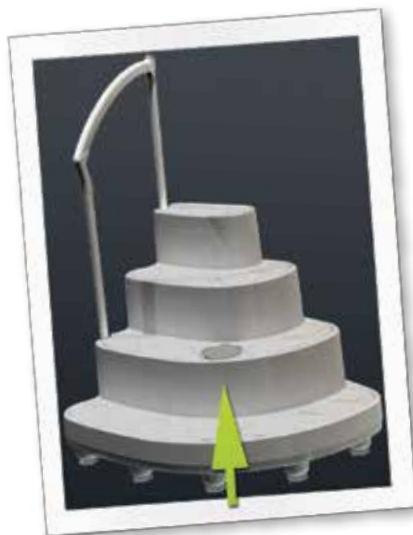

Majestic | 8000 | 8005

Aboveground pool step

FEATURES:

- Increased stability, facilitates entry and exit of the pool.
- Mounting pads lift bottom of the step away from the liner to allow true, complete water flow; the most effective system to avoid potential algae formation.
- Outstanding resistance to UV rays.
- Slip-resistant texture

* Classic Ladder 6004 optional. Non regulatory in Quebec.

Front-loading counterweight system

227 KG / 500 LBS MAXIMUM WEIGHT	ROTMOLDED
34.90 KG / 77 LBS	IN
DIMENSIONS 43.5 X 58 X 44 PO 110.5 X 147.3 X 111.8 CM	IN A BAG
GR	W
DARK GREY (NOT AVAILABLE IN THE US)	WHITE
ABOVEGROUND POOL	ONE PIECE

The simple, removable counterweight offsets flotation and makes winterizing easy. Step cups provide additional stability, help secure the step at the bottom of the pool, and maximize liner protection against stress or abrasion.

Majestic Combo

OPTIONAL: CLASSIC LADDER | 6004

- Great stability ensured by supporting straps
- Adjustable system for pools 48" to 54"
- Flip ladder equipped with a safety lock
- Designed for use with the Majestic 8000 step on an aboveground pool without a deck

*Non regulatory in Quebec.