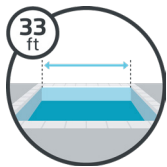

maytronics™

Dolphin PREMIUM 20

Discover an Exceptional Experience

The simple way to a clean pool. The Maytronics Dolphin Premium 20 robotic pool cleaner was designed to clean small pools up to 33 feet in 2 hours. This compact, but powerful cleaner effortlessly scrubs the pool's floor and walls while filtering out unwanted dirt and debris. The Premium 20 is energy efficient, so you don't have to sacrifice a high energy bill for a clean pool. Get a sparkling clean pool without the manual work.

Plug-and-play operation

Scrubs floor and walls

Designed for small pools up to 33 feet

Low energy consumption

Fast water release

Top load filter basket for super-easy cleaning

PREMIUM 20 Product Specifications