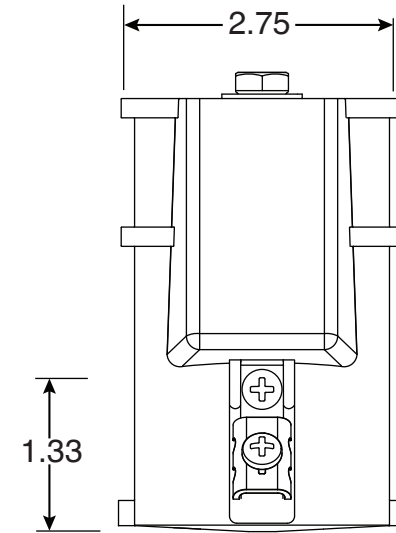

4 Inch Plastic Socket

Part No.
PS-4019-P

Parts List	
QTY	Description
1	PS-4019-P Socket Plastic
1	PW-P Wedge
1	5/16" Stainless Steel Washer
1	5/16-18 x 2" SS Bolt
1	10-24 x 3/8" Brass Screw
1	UL Bonding Clip Assembly

Uses Wedge Assembly
PW-P

- 4" Deep Plastic Socket
- Accomodates 1.90" OD Tubing
- Uses PW-P Wedge Assembly
- Limited 10 Year Warranty

Anchors Must Drain to Prevent Corrosion

Page 1 of 1

Perma-Cast Co. Pueblo, CO
www.permacastonline.com
Call 800-748-2770