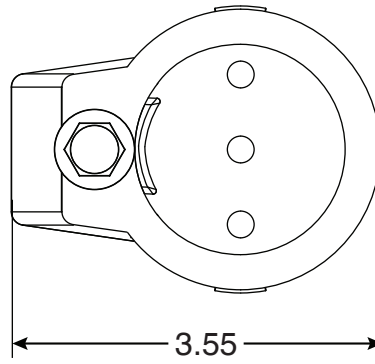

4 Inch Plastic Socket

Part No.
PS-4019-P

Parts List	
QTY	Description
1	PS-4019-P Socket Plastic
1	PW-P Wedge
1	5/16" Stainless Steel Washer
1	5/16-18 x 2" SS Bolt
1	10-24 x 3/8" Brass Screw
1	UL Bonding Clip Assembly

Uses Wedge Assembly
PW-P

- 4" Deep Plastic Socket
- Accomodates 1.90" OD Tubing
- Uses PW-P Wedge Assembly
- Limited 10 Year Warranty

Anchors Must Drain to Prevent Corrosion

Page 1 of 1

Perma-Cast Co. Pueblo, CO
www.permacastonline.com
Call 800-748-2770