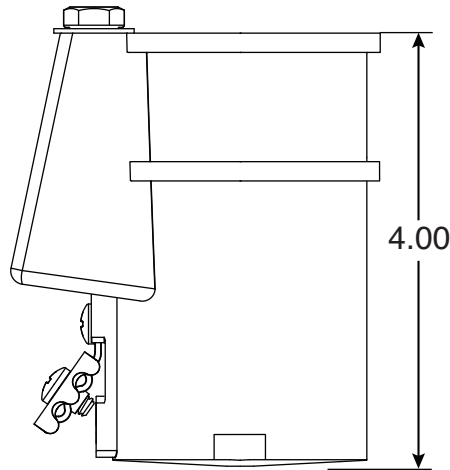

4 Inch Plastic Socket

Part No.
PS-4019-P

Parts List	
QTY	Description
1	PS-4019-P Socket Plastic
1	PW-P Wedge
1	5/16" Stainless Steel Washer
1	5/16-18 x 2" SS Bolt
1	10-24 x 3/8" Brass Screw
1	UL Bonding Clip Assembly

Uses Wedge Assembly
PW-P

- 4" Deep Plastic Socket
- Accomodates 1.90" OD Tubing
- Uses PW-P Wedge Assembly
- Limited 10 Year Warranty

Anchors Must Drain to Prevent Corrosion

Page 1 of 1

Perma-Cast Co. Pueblo, CO
www.permacastonline.com
Call 800-748-2770