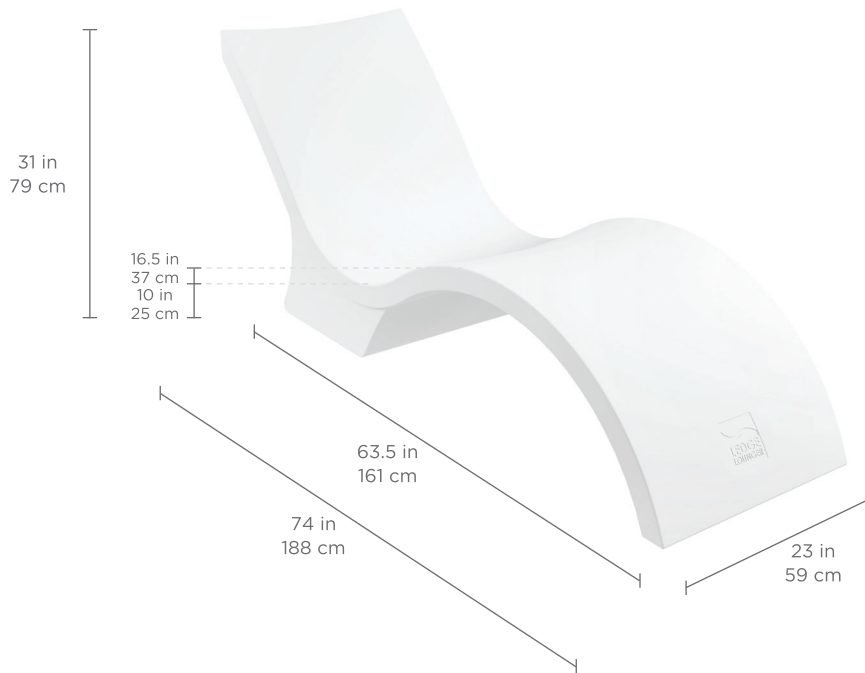

SIGNATURE

CHAISE DEEP

FEATURES

- Designed for up to 15 inches of water or on-deck
- Perfect for residential or commercial settings
- Built to withstand sun, weather, and chemicals of any pool or outdoor environment
- Compatible with all pool types, including vinyl
- Crafted from a high-quality, UV20 rated resin, color stabilized for up to 20,000 hours of direct sunlight
- Easy set up via threaded plug system
- No assembly required
- Available in multiple colors

SPECIFICATIONS

Overall Length: 74 in | 188 cm
Overall Width: 23 in | 59 cm
Overall Height: 31 in | 79 cm
Footprint Length: 63.5 in | 161 cm

Seat Height: 10 in | 25 cm
Knee Height: 16.5 in | 37 cm
Water Depth: Designed for up to 15 in | 38 cm of water
Weight Empty: 60 lbs | 27 kg
Weight Full: 270 lbs | 123 kg

SIGNATURE

CHAISE DEEP

WATER DEPTH

- For water depths of more than 15 in | 38 cm, we recommend using a Signature Chaise Deep Riser
- Product may drift, float, or bob in the drift zone
- To learn more about water depth, visit ledgeloungers.com/faqs

LAYOUT SUGGESTIONS

- Minimum tanning ledge length is dependent on water depth
- 11 in | 28 cm ledge depth requires a minimum ledge length of 63 in | 160 cm
- 13 in | 33 cm ledge depth requires a minimum ledge length of 64 in | 163 cm
- 14 in | 36 cm ledge depth requires a minimum ledge length of 66 in | 168 cm