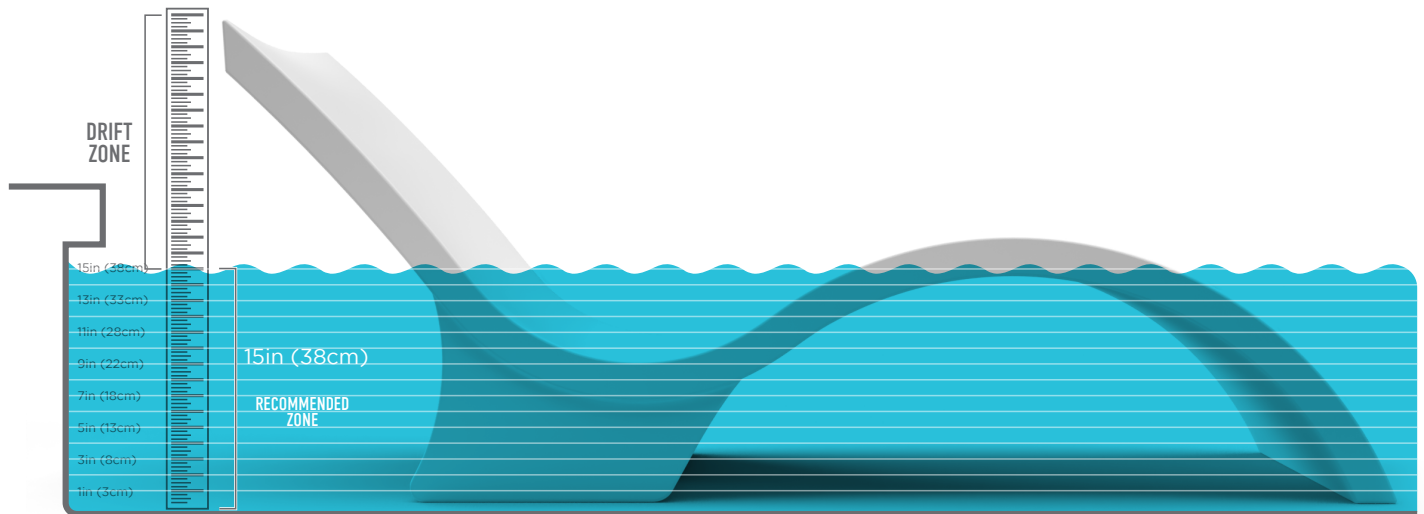

SIGNATURE

CHAISE DEEP

FEATURES

- Designed for up to 15 inches of water or on-deck
- Perfect for residential or commercial settings
- Built to withstand sun, weather, and chemicals of any pool or outdoor environment
- Compatible with all pool types, including vinyl
- Crafted from a high-quality, UV20 rated resin, color stabilized for up to 20,000 hours of direct sunlight
- Easy set up via threaded plug system
- No assembly required
- Available in multiple colors

SPECIFICATIONS

Overall Length: 74 in | 188 cm
Overall Width: 23 in | 59 cm
Overall Height: 31 in | 79 cm
Footprint Length: 63.5 in | 161 cm

Seat Height: 10 in | 25 cm
Knee Height: 16.5 in | 37 cm
Water Depth: Designed for up to 15 in | 38 cm of water
Weight Empty: 60 lbs | 27 kg
Weight Full: 270 lbs | 123 kg

SIGNATURE

CHAISE DEEP

WATER DEPTH

- For water depths of more than 15 in | 38 cm, we recommend using a Signature Chaise Deep Riser
- Product may drift, float, or bob in the drift zone
- To learn more about water depth, visit ledgeloungers.com/faqs

LAYOUT SUGGESTIONS

- Minimum tanning ledge length is dependent on water depth
- 11 in | 28 cm ledge depth requires a minimum ledge length of 63 in | 160 cm
- 13 in | 33 cm ledge depth requires a minimum ledge length of 64 in | 163 cm
- 14 in | 36 cm ledge depth requires a minimum ledge length of 66 in | 168 cm