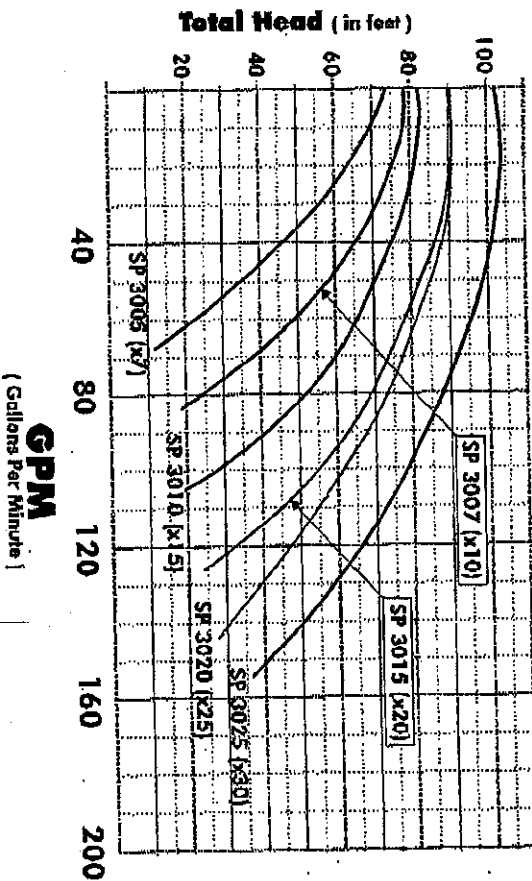

Super II™ (3000 series)