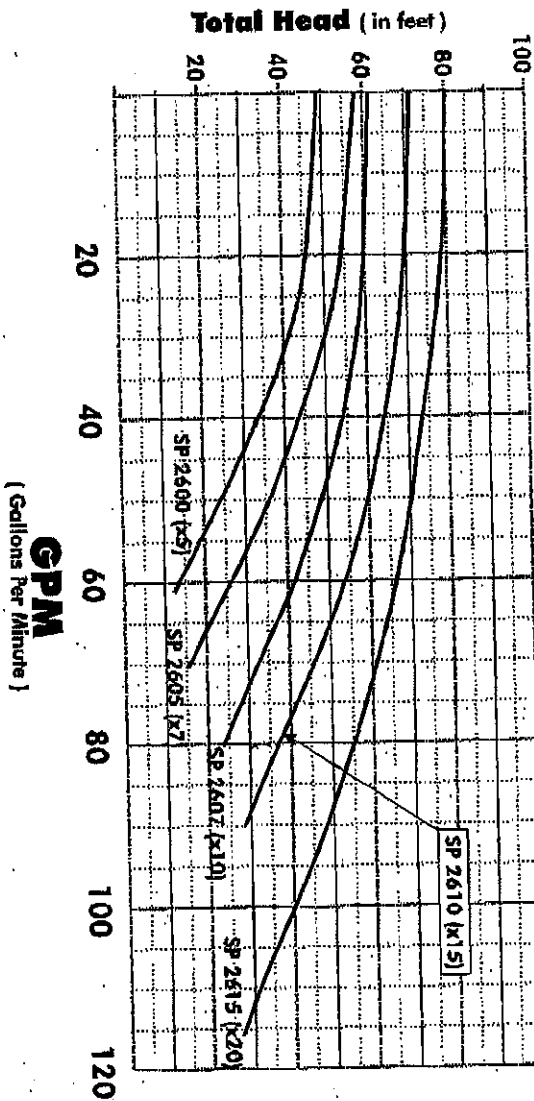

Super Pump (2600 series)

All curves are for pump's MAX RATING @ 100% EFFICIENCY. Please refer to owner's manual for precise pump specs.