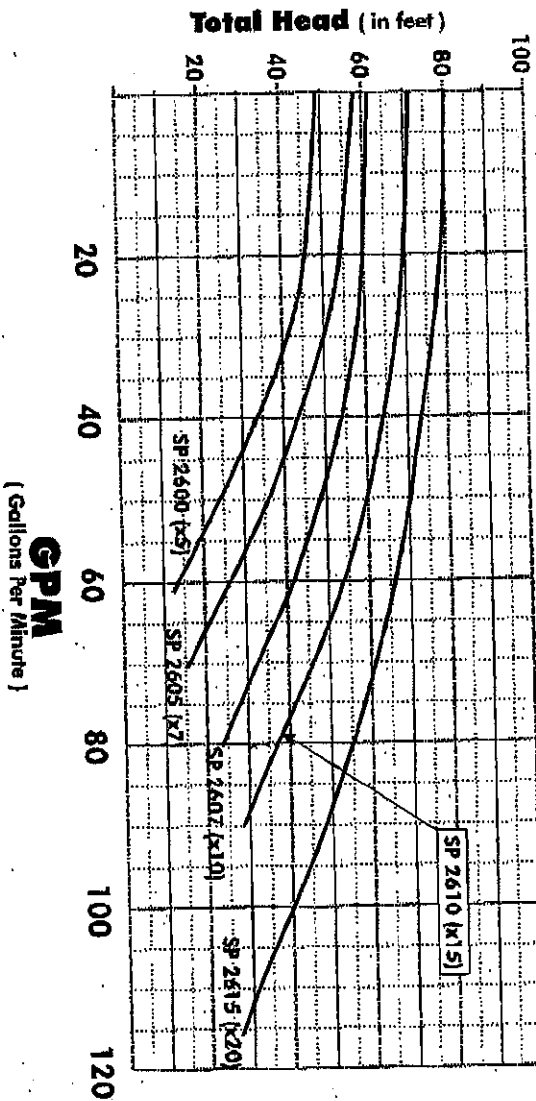

Super Pump (2600 series)

All curves are for pump's MAX RATING @ FULL SPEED.
Please refer to owner's manual for precise pump specs.