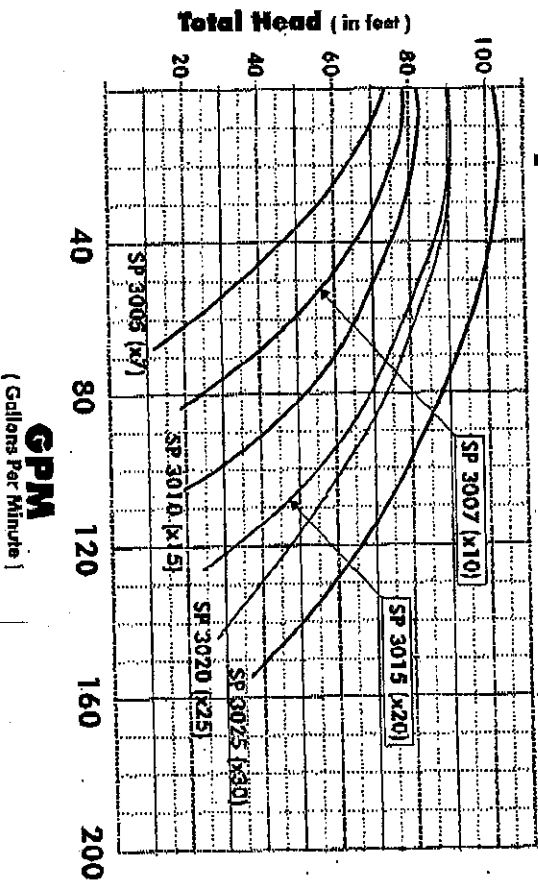

Super II™ (3000 series)