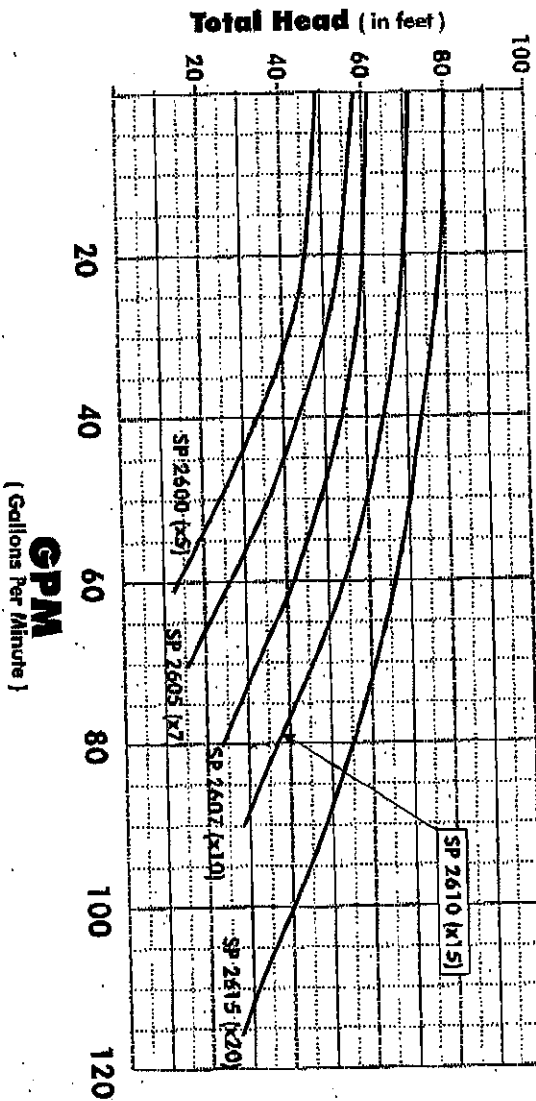

Super Pump (2600 series)

All curves are for pump's MAX RATING @ FULL SERVICE. Please refer to owner's manual for precise pump specs.