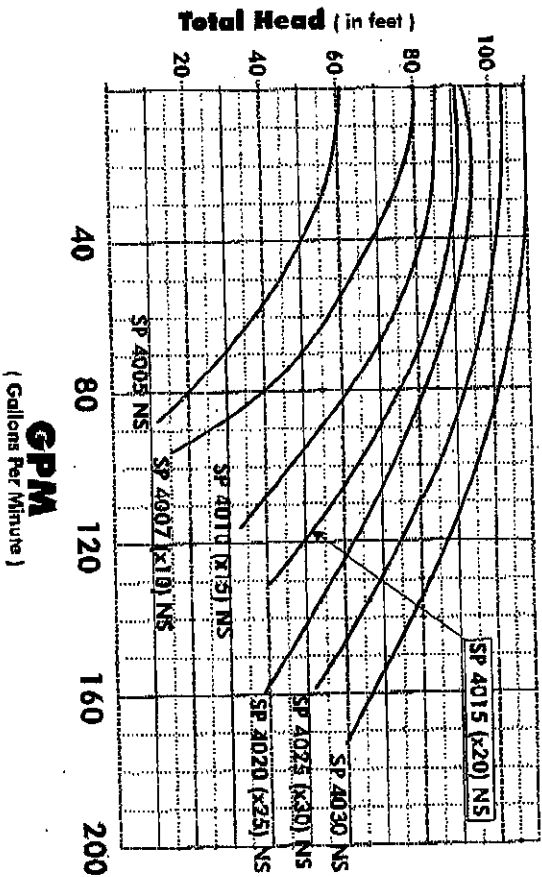

Hayward Pump Performance Curves

NorthStar™ (4000 series)