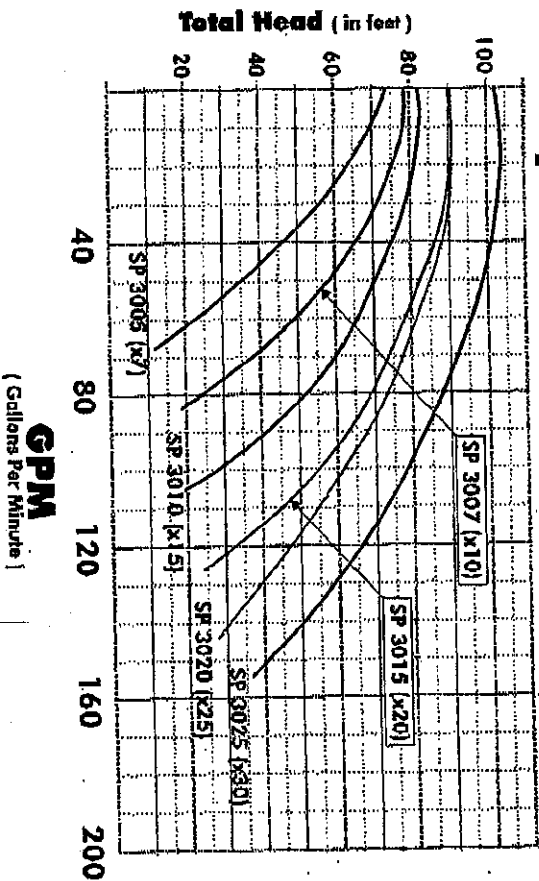

Super II™ (3000 series)